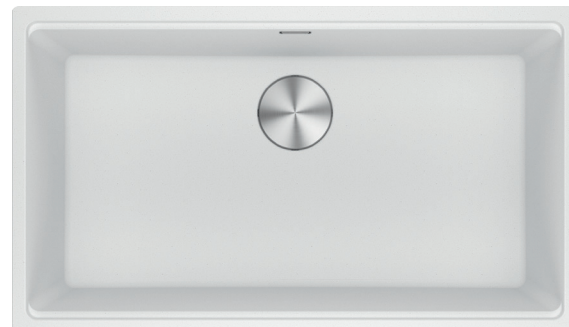

Franke City Granite Single Bowl 750 Undermount Sink Pack Polar White

2420013

SPECIFICATIONS

Recommended Use	Domestic, Hotel & Commercial
Plug & Waste	Basket Waste with Cover
Bowl Type	Single Bowl
Bowl Configuration	Single Bowl No Drainer
Mounting	Undermount
Overflow Configuration	Overflow
Taphole Configuration	No Taphole
Sink Colour	Polar White
Finish	Matte
Material	Fragranite
Plug & Waste Size	90mm

WARRANTY

Warranty - Domestic Use	50 Years - Replacement Only
Warranty - Commercial Use	12 Months - Replacement Only
Spare Parts (Plug and waste, clips)	12 Months - Parts and Labour

Please refer to Warranty Page for full Terms and Conditions

NOTE

Sinks must be installed using an instruction manual. No responsibility will be taken for damage that occurs where an instruction manual has not been used.

ACCESSORIES INCLUDED

Franke Chopping Board CB104

CLEANING RECOMMENDATIONS:

We recommend the use of soapy water or approved cleaners. This product should not be cleaned with abrasive materials. Damage caused by any improper treatment is not covered by the product warranty. Refer to Warranty Conditions

To see the complete Franke range go to www.reece.com.au