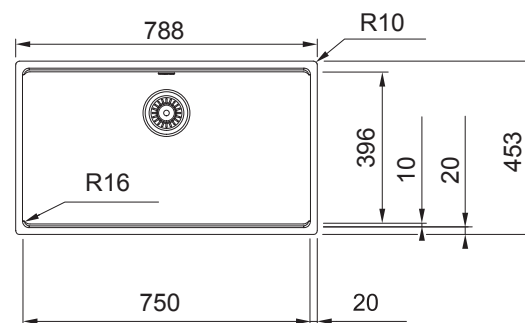

Franke City Granite Single Bowl 750 Undermount Sink Pack Polar White

2420013

SPECIFICATIONS

Recommended Use	Domestic, Hotel & Commercial
Plug & Waste	Basket Waste with Cover
Bowl Type	Single Bowl
Bowl Configuration	Single Bowl No Drainer
Mounting	Undermount
Overflow Configuration	Overflow
Taphole Configuration	No Taphole
Sink Colour	Polar White
Finish	Matte
Material	Fragranite
Plug & Waste Size	90mm

WARRANTY

Warranty - Domestic Use	50 Years - Replacement Only
Warranty - Commercial Use	12 Months - Replacement Only
Spare Parts (Plug and waste, clips)	12 Months - Parts and Labour

Please refer to Warranty Page for full Terms and Conditions

NOTE

Sinks must be installed using an instruction manual. No responsibility will be taken for damage that occurs where an instruction manual has not been used.

ACCESSORIES INCLUDED

Franke Chopping Board CB104

CLEANING RECOMMENDATIONS:

We recommend the use of soapy water or approved cleaners. This product should not be cleaned with abrasive materials. Damage caused by any improper treatment is not covered by the product warranty. Refer to Warranty Conditions

To see the complete Franke range go to www.reece.com.au