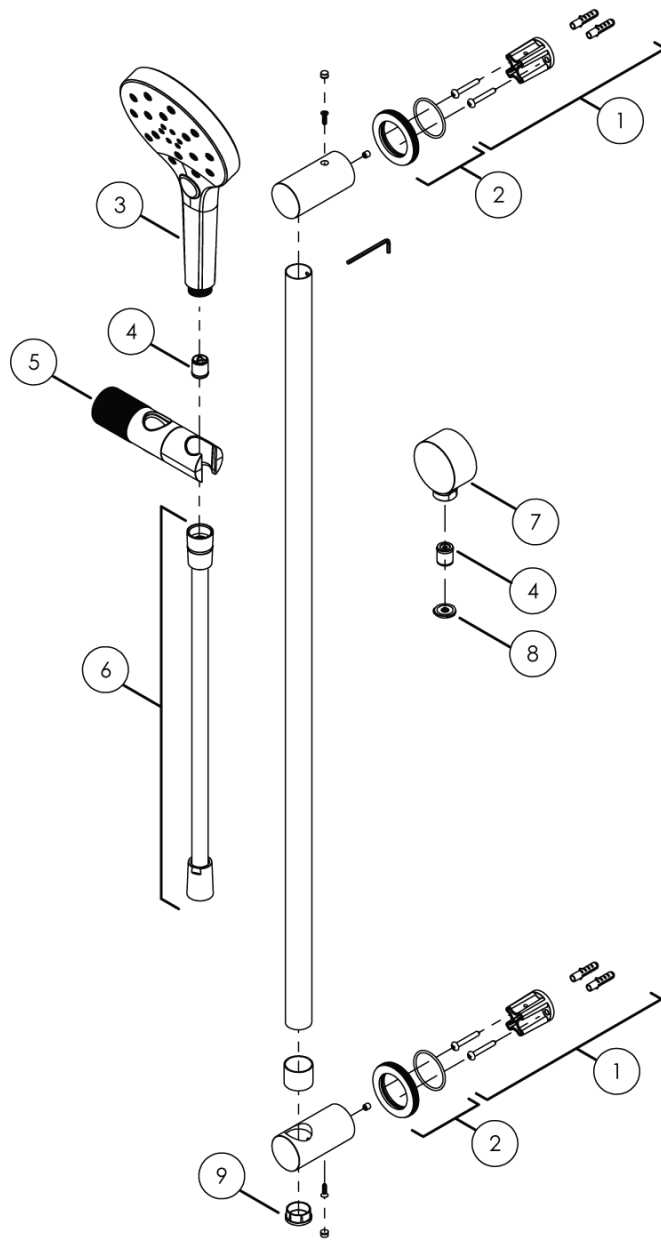

Milli Marq Edit Single Rail Shower Matte Black (3 Star)

21967

No.	Description	Code
1.	Milli Marq Edit Rail Shower Fixing Kit	29895
2.	Milli Marq Rail Hand Shower Dress Plate	29948
3.	Milli Marq Edit Hand Piece	412-9061
4.	CHECK VALVE DW14 MAX FLOW	30.4012.000
5.	Milli Marq Edit Slider Assy	29909
6.	Milli Marq Edit Shower Hose Assy	29915
7.	Milli Marq Edit Rail Shower Elbow	29960
8.	PCW-01 8 L/M	58.8638.100
9.	Milli Marq Edit Rail Shower End Cap	29897