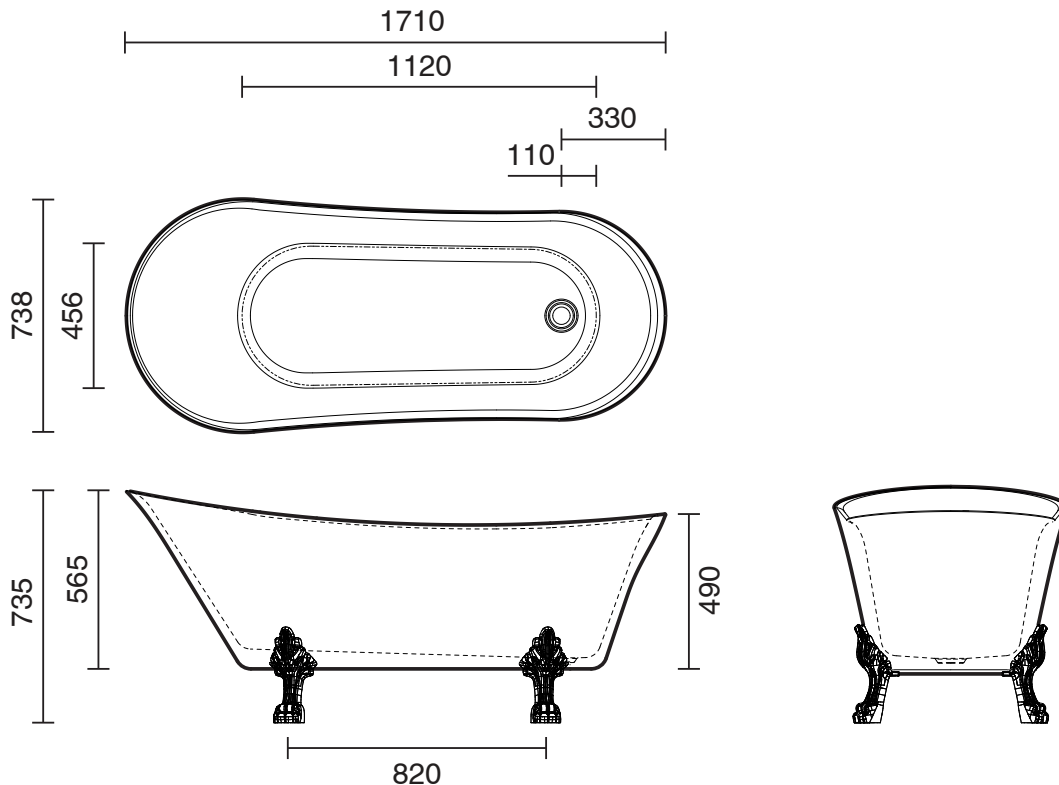

KADO

Kado Era Freestanding Bath 1700mm White with Gold Claw Feet

9509313

SPECIFICATIONS

Recommended Use	Domestic, Hotel & Commercial
Material	Acrylic
Colour	White with Gold Claw Feet
Capacity	220 ltr
Weight	37 kg
Overflow Configuration	No Overflow
Fixing	Anchor feet with flexible sealant
Plug & Waste Size	40mm
Plug & Waste	Sold Separately

WARRANTY

Warranty - Domestic Use	10 Years
Spare Parts & Labour	12 Months

Please refer to Warranty Page for full Terms and Conditions

Dimensions are nominal measurements only.

CLEANING RECOMMENDATIONS:

We recommend the use of soapy water or approved cleaners. This product should not be cleaned with abrasive materials. Damage caused by any improper treatment is not covered by the product warranty. Refer to Warranty Conditions

Disclaimer: Products in this specification manual must by regulation be installed by licensed and registered trade people. The manufacturer/distributor reserves the right to vary specifications or delete models from their range without prior notification. Dimensions are nominal measurements only. Dimensions and set-outs listed are correct at time of publication however the manufacturer/distributor takes no responsibility for printing errors.

Published 20/09/2022

To see the complete Kado range go to www.reece.com.au