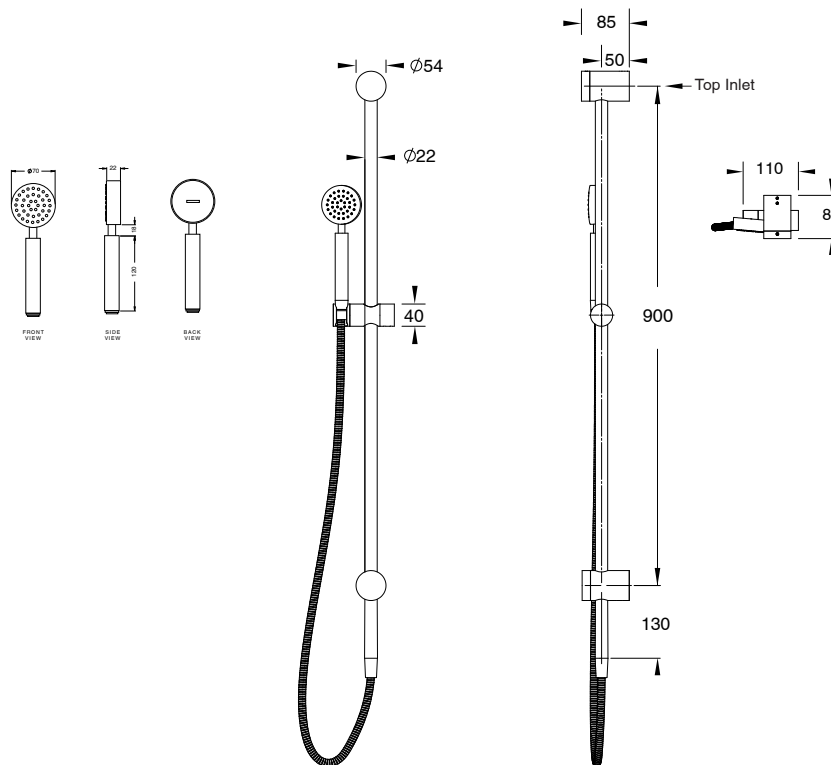

Milli Mood Edit Single Rail Shower with Wall Water Inlet Brushed Nickel (3 Star)

4201013

SPECIFICATIONS

Recommended Use	Domestic, Hotel & Commercial
Colour	Brushed Nickel
Recommended Pressure Range	300 - 500 kPa
Maximum Continuous Working Temperature	65 deg C
Suitable for Storage Tank Hot Water	Yes
Suitable for Continuous Flow Hot Water	Yes
Suitable for Gravity Feed Hot Water	No

WARRANTY

Warranty - Domestic Use	15 Years
Spare Parts & Labour	12 Months

Please refer to Warranty Page for full Terms and Conditions

Dimensions are nominal measurements only.

CLEANING RECOMMENDATIONS:

We recommend the use of soapy water or approved cleaners. This product should not be cleaned with abrasive materials. Damage caused by any improper treatment is not covered by the product warranty. Refer to Warranty Conditions

Disclaimer: Products in this specification manual must by regulation be installed by licensed and registered trade people. The manufacturer/distributor reserves the right to vary specifications or delete models from their range without prior notification. Dimensions are nominal measurements only. Dimensions and set-outs listed are correct at time of publication however the manufacturer/distributor takes no responsibility for printing errors.

Published 05/07/2024

To see the complete Milli range go to www.reece.com.au