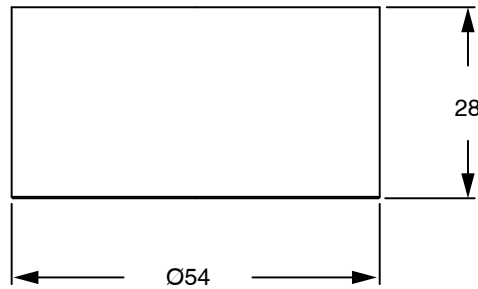

SUSSEX

Sussex Pure Diverter with Diamond Textured Handle PVD Matte Black

9511419

SPECIFICATIONS	
Recommended Use	Residential;Commercial
Colour Finish	Matte Black
Primary Material	DR Brass
Recommended Pressure Range	150 - 500 kPa as per AS3500
Max Continuous Working Temperature (deg C)	65
Min Continuous Working Temperature (deg C)	1
WARRANTY	
Residential Use (Years)	40
Commercial Use (Years)	10
<i>Please refer to Sussex Warranty page for full Terms and Conditions</i>	