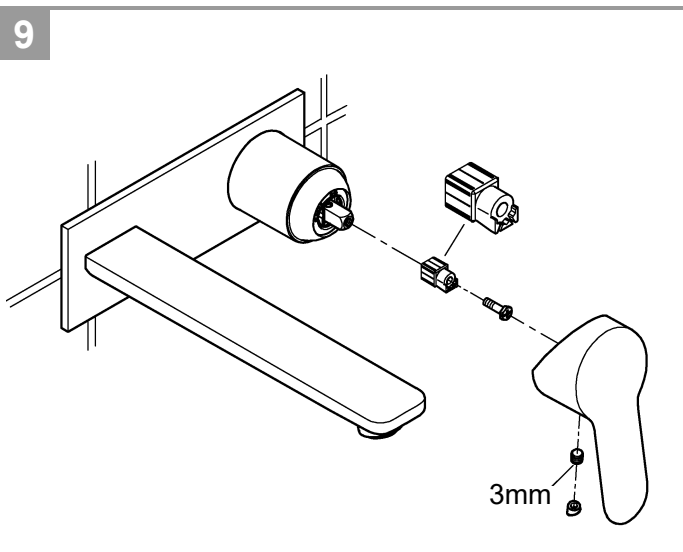

LINEARE NEW
WALL BASIN TRIMSET 149MM
MODEL #29135001

Pure Freude
an Wasser

Product Specifications

Product Description:

Lineare
Two-Hole Wall Basin Mixer Trimset
M Size

Wall mounted
Without Concealed Body
Concealed Inwall Body for final installation 32635000

GROHE StarLight® chrome finish
GROHE AquaGuide® Adjustable Masseur (Aerator)

Center distance 110 mm
Projection 149 mm

*19 332
32mm

1

2

3

4

5

6

7

Y+44

MAINTENANCE

LINEARE NEW
 WALL BASIN TRIMSET 149MM
 MODEL #29135001

Pure Freude
 an Wasser

Pos No	Product Description	Order No	Units per package
1	Lever	46982000	1
2	Cartridge	46374000	1
	Optional accessories		
3	Spanner	19332000	1
4	Cartridge extension	46943000	1