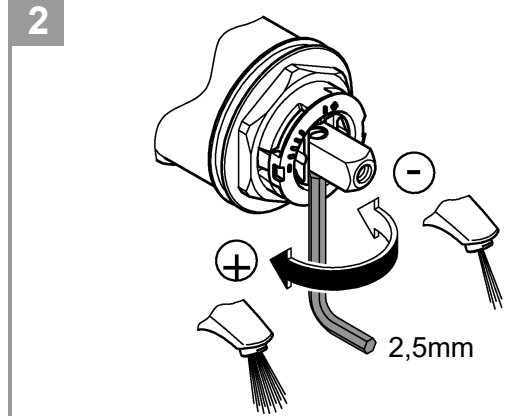

LINEARE NEW
WALL BASIN TRIMSET 149MM
MODEL #29135001

Pure Freude
an Wasser

Product Specifications

Product Description:

Lineare
Two-Hole Wall Basin Mixer Trimset
M Size

Wall mounted
Without Concealed Body
Concealed Inwall Body for final installation 32635000

GROHE StarLight® chrome finish
GROHE AquaGuide® Adjustable Masseur (Aerator)

Center distance 110 mm
Projection 149 mm

*19 332
32mm

1

2

3

4

5

6

7

Y+44

MAINTENANCE

LINEARE NEW
 WALL BASIN TRIMSET 149MM
 MODEL #29135001

Pure Freude
 an Wasser

Pos No	Product Description	Order No	Units per package
1	Lever	46982000	1
2	Cartridge	46374000	1
	Optional accessories		
3	Spanner	19332000	1
4	Cartridge extension	46943000	1