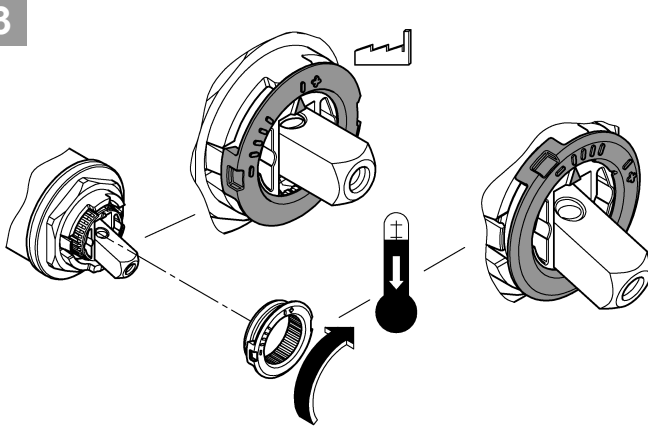

LINEARE NEW
WALL BASIN TRIMSET 149MM
MODEL #29135001

Pure Freude
an Wasser

Product Specifications

Product Description:

Lineare
Two-Hole Wall Basin Mixer Trimset
M Size

Wall mounted
Without Concealed Body
Concealed Inwall Body for final installation 32635000

GROHE StarLight® chrome finish
GROHE AquaGuide® Adjustable Masseur (Aerator)

Center distance 110 mm
Projection 149 mm

*19 332
32mm

1

2

3

4

5

6

7

Y+44

MAINTENANCE

LINEARE NEW
 WALL BASIN TRIMSET 149MM
 MODEL #29135001

Pure Freude
 an Wasser

Pos No	Product Description	Order No	Units per package
1	Lever	46982000	1
2	Cartridge	46374000	1
	Optional accessories		
3	Spanner	19332000	1
4	Cartridge extension	46943000	1