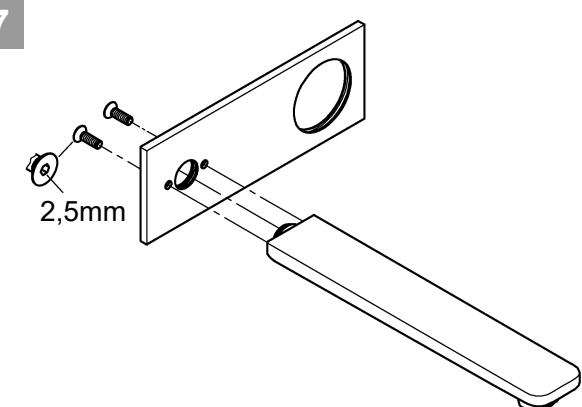

LINEARE NEW
WALL BASIN TRIMSET 149MM
MODEL #29135001

Pure Freude
an Wasser

Product Specifications

Product Description:

Lineare
Two-Hole Wall Basin Mixer Trimset
M Size

Wall mounted
Without Concealed Body
Concealed Inwall Body for final installation 32635000

GROHE StarLight® chrome finish
GROHE AquaGuide® Adjustable Masseur (Aerator)

Center distance 110 mm
Projection 149 mm

*19 332
32mm

1

2

3

4

5

6

7

Y+44

MAINTENANCE

LINEARE NEW
 WALL BASIN TRIMSET 149MM
 MODEL #29135001

Pure Freude
 an Wasser

Pos No	Product Description	Order No	Units per package
1	Lever	46982000	1
2	Cartridge	46374000	1
	Optional accessories		
3	Spanner	19332000	1
4	Cartridge extension	46943000	1