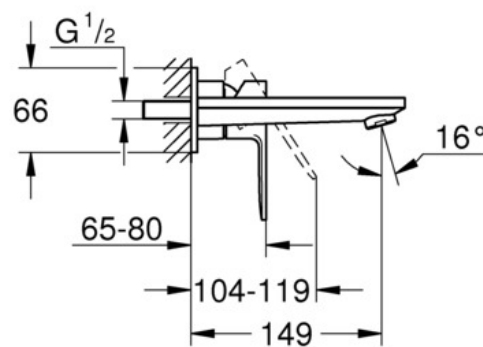

LINEARE NEW
WALL BASIN TRIMSET 149MM
MODEL #29135001

Pure Freude
an Wasser

Product Specifications

Product Description:

Lineare
Two-Hole Wall Basin Mixer Trimset
M Size

Wall mounted
Without Concealed Body
Concealed Inwall Body for final installation 32635000

GROHE StarLight® chrome finish
GROHE AquaGuide® Adjustable Masseur (Aerator)

Center distance 110 mm
Projection 149 mm

*19 332
32mm

1

2

3

4

5