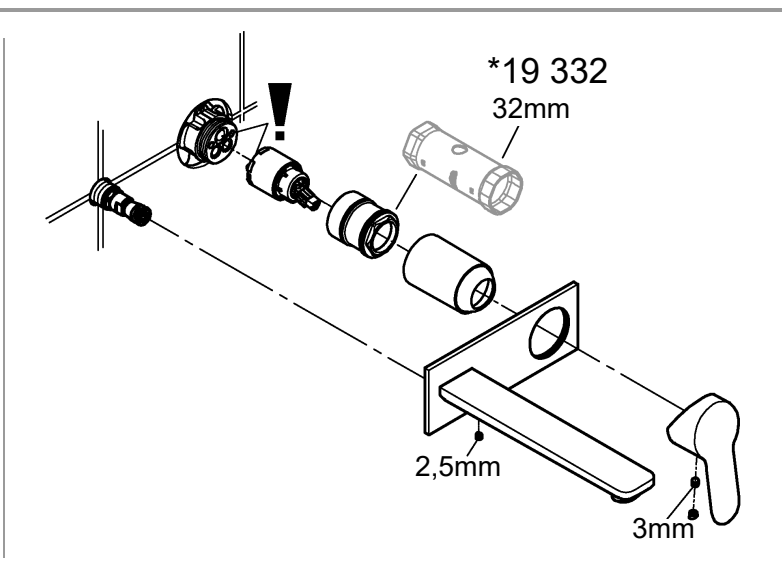

LINEARE NEW
WALL BASIN TRIMSET 149MM
MODEL #29135001

Pure Freude
an Wasser

Product Specifications

Product Description:

Lineare
Two-Hole Wall Basin Mixer Trimset
M Size

Wall mounted
Without Concealed Body
Concealed Inwall Body for final installation 32635000

GROHE StarLight® chrome finish
GROHE AquaGuide® Adjustable Masseur (Aerator)

Center distance 110 mm
Projection 149 mm

*19 332
32mm

1

2

3

4

5

6

7

Y+44

MAINTENANCE

LINEARE NEW
 WALL BASIN TRIMSET 149MM
 MODEL #29135001

Pure Freude
 an Wasser

Pos No	Product Description	Order No	Units per package
1	Lever	46982000	1
2	Cartridge	46374000	1
	Optional accessories		
3	Spanner	19332000	1
4	Cartridge extension	46943000	1

	X

	48 256

*19 332 	32mm
*46 943 	25

48166000

SpeedClean

Pure Freude
an Wasser

GROHE

D