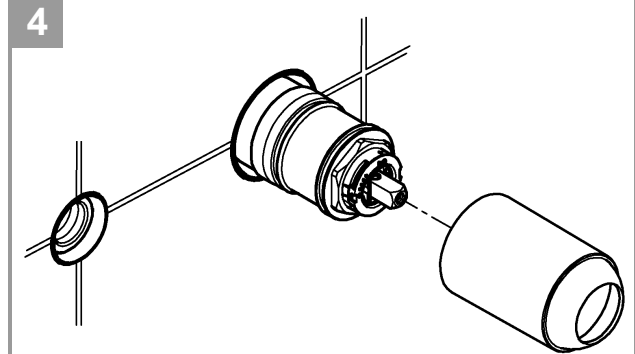

LINEARE NEW
WALL BASIN TRIMSET 149MM
MODEL #29135001

Pure Freude
an Wasser

Product Specifications

Product Description:

Lineare
Two-Hole Wall Basin Mixer Trimset
M Size

Wall mounted
Without Concealed Body
Concealed Inwall Body for final installation 32635000

GROHE StarLight® chrome finish
GROHE AquaGuide® Adjustable Masseur (Aerator)

Center distance 110 mm
Projection 149 mm

*19 332
32mm

1

2

3

4

5

6

7

Y+44

MAINTENANCE

LINEARE NEW
 WALL BASIN TRIMSET 149MM
 MODEL #29135001

Pure Freude
 an Wasser

Pos No	Product Description	Order No	Units per package
1	Lever	46982000	1
2	Cartridge	46374000	1
	Optional accessories		
3	Spanner	19332000	1
4	Cartridge extension	46943000	1