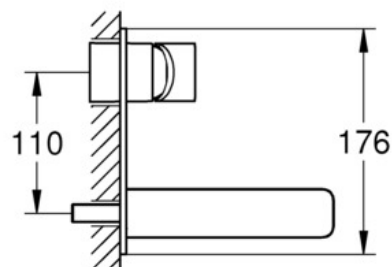

LINEARE NEW
WALL BASIN TRIMSET 149MM
MODEL #29135001

Pure Freude
an Wasser

Product Specifications

Product Description:

Lineare
Two-Hole Wall Basin Mixer Trimset
M Size

Wall mounted
Without Concealed Body
Concealed Inwall Body for final installation 32635000

GROHE StarLight® chrome finish
GROHE AquaGuide® Adjustable Masseur (Aerator)

Center distance 110 mm
Projection 149 mm

*19 332
32mm

1

2

3

4

5