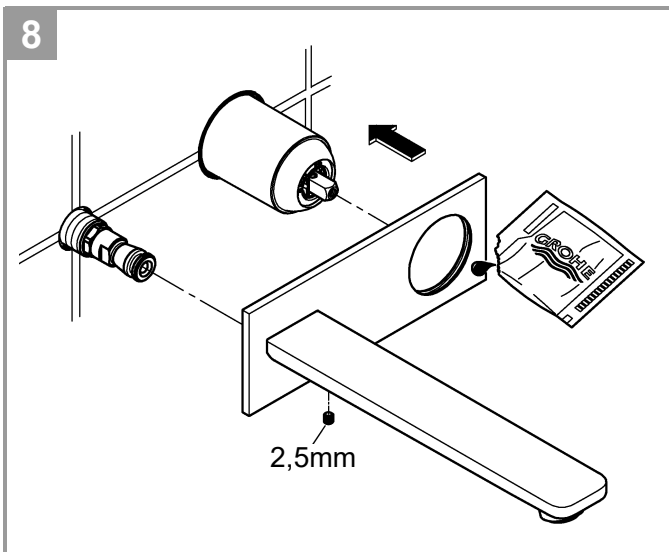

LINEARE NEW
WALL BASIN TRIMSET 149MM
MODEL #29135001

Pure Freude
an Wasser

Product Specifications

Product Description:

Lineare
Two-Hole Wall Basin Mixer Trimset
M Size

Wall mounted
Without Concealed Body
Concealed Inwall Body for final installation 32635000

GROHE StarLight® chrome finish
GROHE AquaGuide® Adjustable Masseur (Aerator)

Center distance 110 mm
Projection 149 mm

*19 332
32mm

1

2

3

4

5

6

7

Y+44

MAINTENANCE

LINEARE NEW
 WALL BASIN TRIMSET 149MM
 MODEL #29135001

Pure Freude
 an Wasser

Pos No	Product Description	Order No	Units per package
1	Lever	46982000	1
2	Cartridge	46374000	1
	Optional accessories		
3	Spanner	19332000	1
4	Cartridge extension	46943000	1