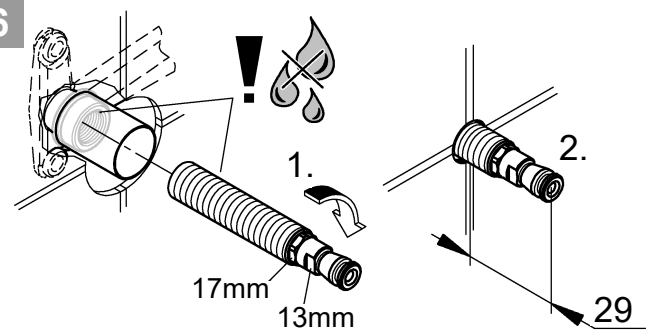

LINEARE NEW
WALL BASIN TRIMSET 149MM
MODEL #29135001

Pure Freude
an Wasser

Product Specifications

Product Description:

Lineare
Two-Hole Wall Basin Mixer Trimset
M Size

Wall mounted
Without Concealed Body
Concealed Inwall Body for final installation 32635000

GROHE StarLight® chrome finish
GROHE AquaGuide® Adjustable Masseur (Aerator)

Center distance 110 mm
Projection 149 mm

*19 332
32mm

1

2

3

4

5

6

7

Y+44

MAINTENANCE

LINEARE NEW
 WALL BASIN TRIMSET 149MM
 MODEL #29135001

Pure Freude
 an Wasser

Pos No	Product Description	Order No	Units per package
1	Lever	46982000	1
2	Cartridge	46374000	1
	Optional accessories		
3	Spanner	19332000	1
4	Cartridge extension	46943000	1