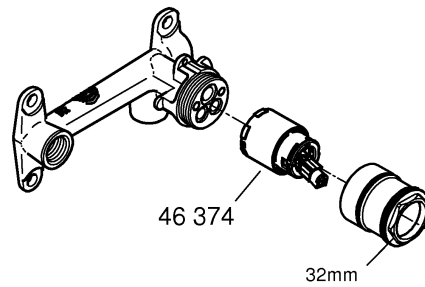

GROHE StarLight® chrome finish
GROHE AquaGuide® Adjustable Masseur (Aerator)

Center distance 110 mm
Projection 149 mm

*19 332
32mm

1

2

3

4

5

6

7

Y+44

MAINTENANCE

LINEARE NEW
 WALL BASIN TRIMSET 149MM
 MODEL #29135001

Pure Freude
 an Wasser

Pos No	Product Description	Order No	Units per package
1	Lever	46982000	1
2	Cartridge	46374000	1
	Optional accessories		
3	Spanner	19332000	1
4	Cartridge extension	46943000	1