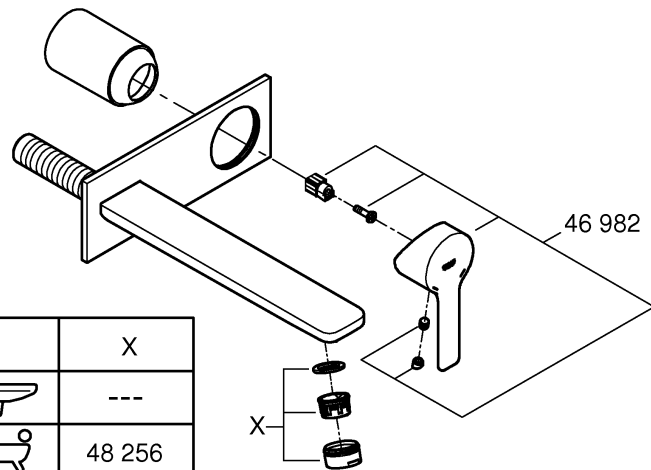

LINEARE NEW
WALL BASIN TRIMSET 149MM
MODEL #29135001

Pure Freude
an Wasser

Product Specifications

Product Description:

Lineare
Two-Hole Wall Basin Mixer Trimset
M Size

Wall mounted
Without Concealed Body
Concealed Inwall Body for final installation 32635000

GROHE StarLight® chrome finish
GROHE AquaGuide® Adjustable Masseur (Aerator)

Center distance 110 mm
Projection 149 mm

*19 332
32mm

1

2

3

4

5

6

7

Y+44

MAINTENANCE

LINEARE NEW
 WALL BASIN TRIMSET 149MM
 MODEL #29135001

Pure Freude
 an Wasser

Pos No	Product Description	Order No	Units per package
1	Lever	46982000	1
2	Cartridge	46374000	1
	Optional accessories		
3	Spanner	19332000	1
4	Cartridge extension	46943000	1