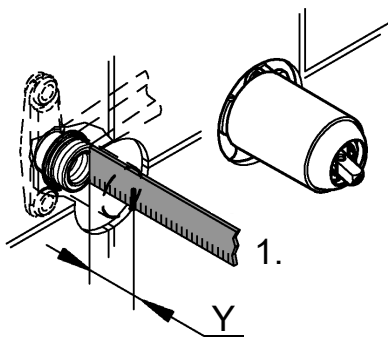

LINEARE NEW
WALL BASIN TRIMSET 149MM
MODEL #29135001

Pure Freude
an Wasser

Product Specifications

Product Description:

Lineare
Two-Hole Wall Basin Mixer Trimset
M Size

Wall mounted
Without Concealed Body
Concealed Inwall Body for final installation 32635000

GROHE StarLight® chrome finish
GROHE AquaGuide® Adjustable Masseur (Aerator)

Center distance 110 mm
Projection 149 mm

*19 332
32mm

1

2

3

4

5

6

7

Y+44

MAINTENANCE

LINEARE NEW
 WALL BASIN TRIMSET 149MM
 MODEL #29135001

Pure Freude
 an Wasser

Pos No	Product Description	Order No	Units per package
1	Lever	46982000	1
2	Cartridge	46374000	1
	Optional accessories		
3	Spanner	19332000	1
4	Cartridge extension	46943000	1