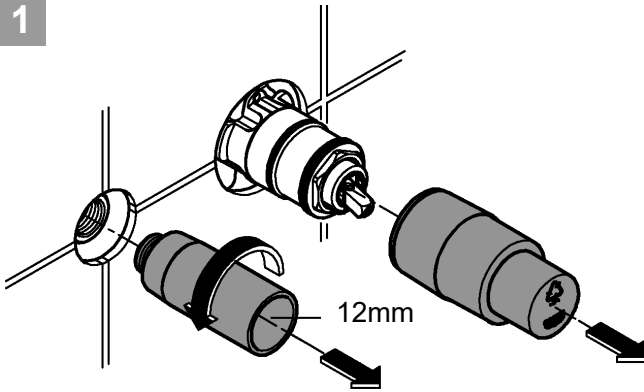

LINEARE NEW
WALL BASIN TRIMSET 149MM
MODEL #29135001

Pure Freude
an Wasser

Product Specifications

Product Description:

Lineare
Two-Hole Wall Basin Mixer Trimset
M Size

Wall mounted
Without Concealed Body
Concealed Inwall Body for final installation 32635000

GROHE StarLight® chrome finish
GROHE AquaGuide® Adjustable Masseur (Aerator)

Center distance 110 mm
Projection 149 mm

*19 332
32mm

1

2

3

4

5

6

7

Y+44

MAINTENANCE

LINEARE NEW
 WALL BASIN TRIMSET 149MM
 MODEL #29135001

Pure Freude
 an Wasser

Pos No	Product Description	Order No	Units per package
1	Lever	46982000	1
2	Cartridge	46374000	1
	Optional accessories		
3	Spanner	19332000	1
4	Cartridge extension	46943000	1