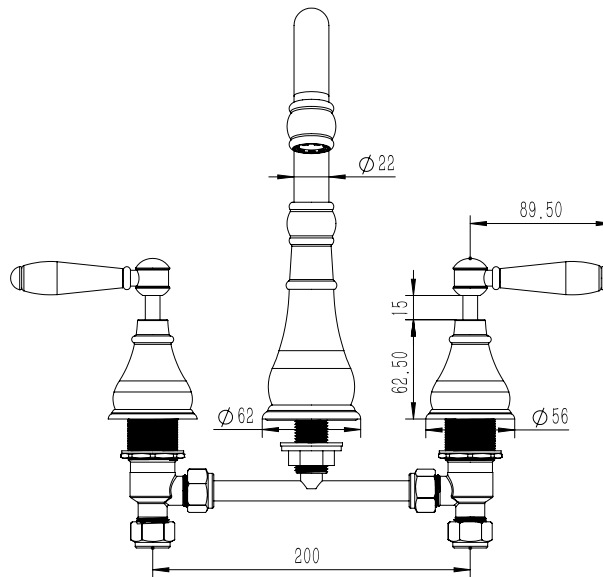

Milli Voir Basin Set Lever Handle with Porcelain Handles Brushed Nickel (5 Star)

2265454

SPECIFICATIONS

Recommended Use	Domestic, hotel and commercial
Colour	Brushed Nickel
Material	DR Brass
Recommended Pressure Range	150 - 500 kPa
Max Continuous Working Pressure	500 kPa
Max Continuous Working Temperature	80 deg C
Suitable for Storage Tank Hot Water	Yes
Suitable for Continuous Flow Hot Water	Yes
Suitable for Gravity Feed Hot Water	No

WARRANTY

Warranty - Domestic Use	15 Years
Spare Parts & Labour	12 Months

Please refer to Warranty Page for full Terms and Conditions

Dimensions are nominal measurements only.

CLEANING RECOMMENDATIONS:

We recommend the use of soapy water or approved cleaners. This product should not be cleaned with abrasive materials. Damage caused by any improper treatment is not covered by the product warranty. Refer to Warranty Conditions

Disclaimer: Products in this specification manual must by regulation be installed by licensed and registered trade people. The manufacturer/distributor reserves the right to vary specifications or delete models from their range without prior notification. Dimensions are nominal measurements only. Dimensions and set-outs listed are correct at time of publication however the manufacturer/distributor takes no responsibility for printing errors.

Published 01/06/2020

To see the complete Milli range go to www.reece.com.au