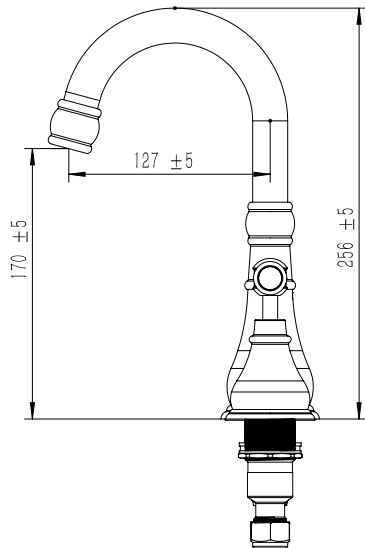

Milli Voir Basin Set Lever Handle with Porcelain Handles Brushed Nickel (5 Star)

2265454

SPECIFICATIONS

Recommended Use	Domestic, hotel and commercial
Colour	Brushed Nickel
Material	DR Brass
Recommended Pressure Range	150 - 500 kPa
Max Continuous Working Pressure	500 kPa
Max Continuous Working Temperature	80 deg C
Suitable for Storage Tank Hot Water	Yes
Suitable for Continuous Flow Hot Water	Yes
Suitable for Gravity Feed Hot Water	No

WARRANTY

Warranty - Domestic Use	15 Years
Spare Parts & Labour	12 Months

Please refer to Warranty Page for full Terms and Conditions

Dimensions are nominal measurements only.

CLEANING RECOMMENDATIONS:

We recommend the use of soapy water or approved cleaners. This product should not be cleaned with abrasive materials. Damage caused by any improper treatment is not covered by the product warranty. Refer to Warranty Conditions

Disclaimer: Products in this specification manual must by regulation be installed by licensed and registered trade people. The manufacturer/distributor reserves the right to vary specifications or delete models from their range without prior notification. Dimensions are nominal measurements only. Dimensions and set-outs listed are correct at time of publication however the manufacturer/distributor takes no responsibility for printing errors.

Published 01/06/2020

To see the complete Milli range go to www.reece.com.au