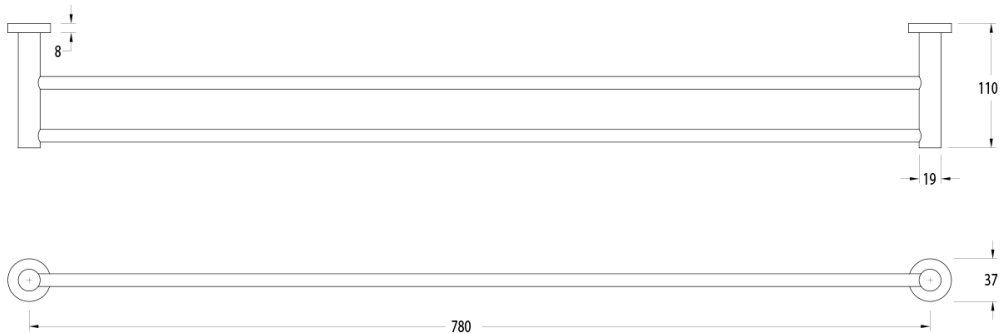

Milli Mood Edit Double Towel Rail 780mm Brushed Gunmetal

2281323

SPECIFICATIONS

Recommended Use	Domestic, Hotel & Commercial
Colour	Brushed Gunmetal
Material	DR Brass

WARRANTY

Replacement Only - Domestic Use 15 Years

Please refer to Warranty Page for full Terms and Conditions

Dimensions are nominal measurements only.

CLEANING RECOMMENDATIONS:

We recommend the use of soapy water or approved cleaners. This product should not be cleaned with abrasive materials. Damage caused by any improper treatment is not covered by the product warranty. Refer to Warranty Conditions

Disclaimer: Products in this specification manual must by regulation be installed by licensed and registered trade people. The manufacturer/distributor reserves the right to vary specifications or delete models from their range without prior notification. Dimensions are nominal measurements only. Dimensions and set-outs listed are correct at time of publication however the manufacturer/distributor takes no responsibility for printing errors.

Published 28/03/2022

To see the complete Milli range go to www.reece.com.au