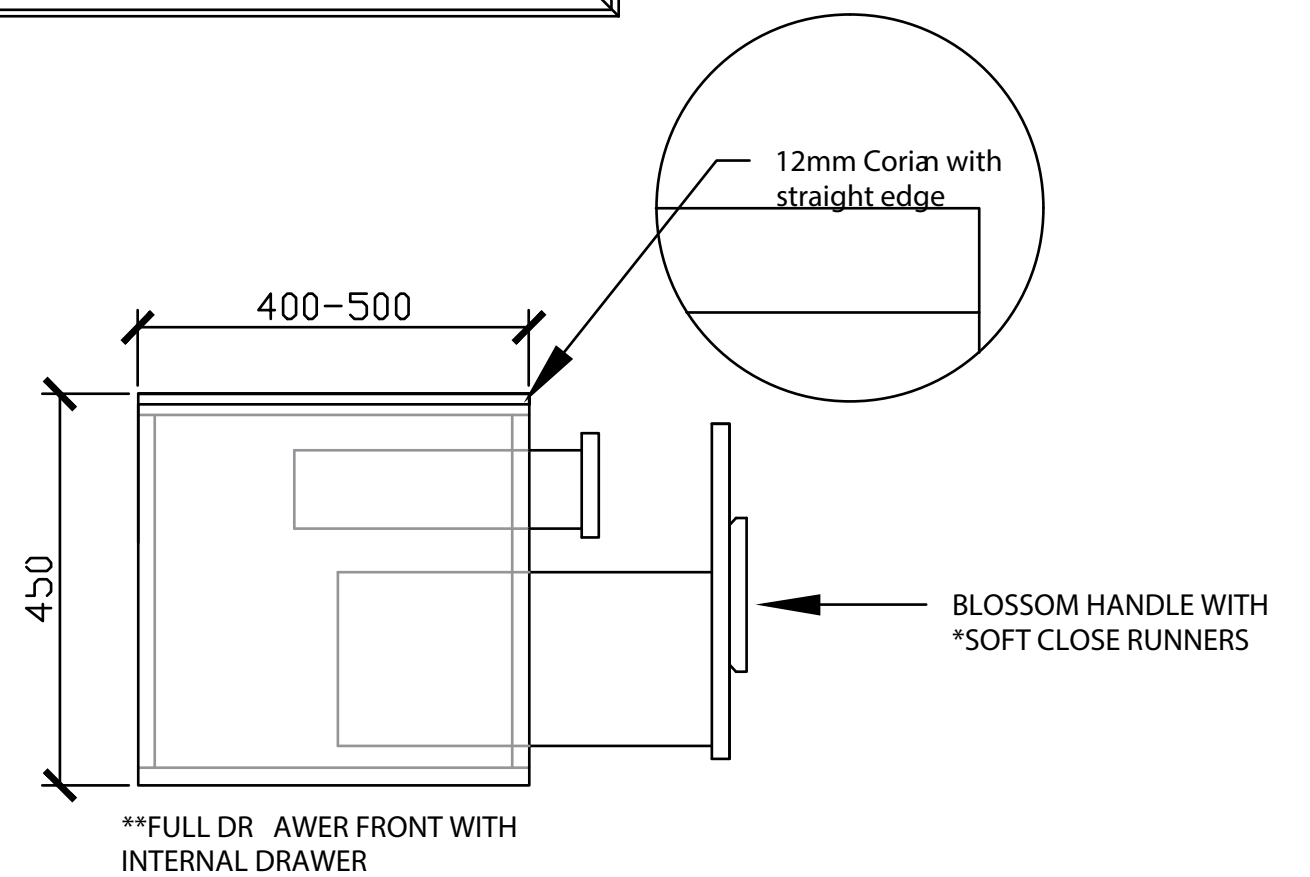

**INTERNAL VIEW** for 1000, 1200, 1500, 1800 & 2000

\*Please note: One internal drawer included, placement opposite waste cutout.

**SIDE VIEW** for 1000, 1200, 1500, 1800 & 2000