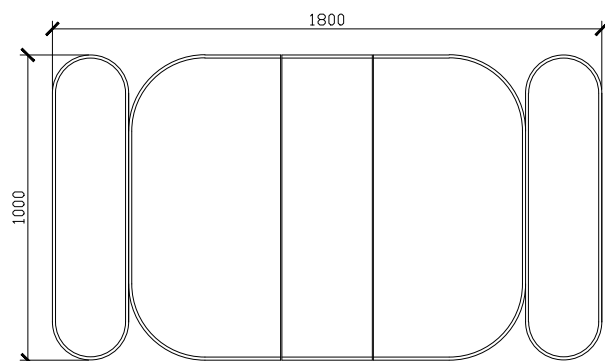

### STANDARD SIZES BL-TRISHVR-1000 BL-TRISHVR-1200 BL-TRISHVR-1500 BL-TRISHVR-1800

<b>Width (mm)</b>	1000	1200	1500	1800
<b>Depth (mm)</b>	146	146	146	146
<b>Height (mm)</b>	1000	1000	1000	1000
<b>Adjustable shelves</b>	6	8	8	10

### CUSTOM SIZES BL-TRISHVR-1001-1200 BL-TRISHVR-1201-1500 BL-TRISHVR-1501-1800

<b>Width (mm)</b>	1001-1200	1201-1500	1501-1800
<b>Depth (mm)</b>	146	146	146
<b>Height (mm)</b>	1000	1000	1000
<b>Adjustable shelves</b>	8	8	10

### STANDARD SIZES

1000W X 146D X 1000H

SIDE VIEW for all sizes

20MM LIP THAT ALLOWS THE TILLER TO TILE THE BATHROOM AND THE SHAVING CABINET THEN CAN BE SLOTTED IN, COVERING THE EDGES.

1200W X 146D X 1000H

## Blossom Recessed Triple Shaving Cabinet

CUSTOM SIZES

1001-1200W X 146D X 1000H

SIDE VIEW for all sizes

1201-1500W X 146D X 1000H

1501-1800W X 146D X 1000H