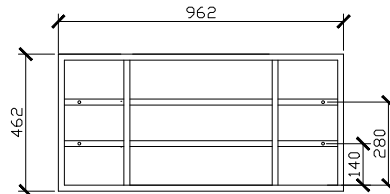

### STANDARD SIZES BL-TRISHVR-1000 BL-TRISHVR-1200 BL-TRISHVR-1500 BL-TRISHVR-1800

<b>Width (mm)</b>	1000	1200	1500	1800
<b>Depth (mm)</b>	146	146	146	146
<b>Height (mm)</b>	1000	1000	1000	1000
<b>Adjustable shelves</b>	6	8	8	10

### CUSTOM SIZES BL-TRISHVR-1001-1200 BL-TRISHVR-1201-1500 BL-TRISHVR-1501-1800

<b>Width (mm)</b>	1001-1200	1201-1500	1501-1800
<b>Depth (mm)</b>	146	146	146
<b>Height (mm)</b>	1000	1000	1000
<b>Adjustable shelves</b>	8	8	10

### STANDARD SIZES

1000W X 146D X 1000H

SIDE VIEW for all sizes

20MM LIP THAT ALLOWS THE TILLER TO TILE THE BATHROOM AND THE SHAVING CABINET THEN CAN BE SLOTTED IN, COVERING THE EDGES.

1200W X 146D X 1000H

## Blossom Recessed Triple Shaving Cabinet

CUSTOM SIZES

1001-1200W X 146D X 1000H

SIDE VIEW for all sizes

1201-1500W X 146D X 1000H

1501-1800W X 146D X 1000H