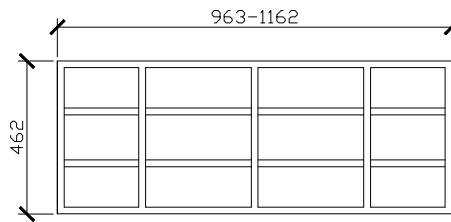

### CUSTOM SIZES BL-TRISHVR-1001-1200 BL-TRISHVR-1201-1500 BL-TRISHVR-1501-1800

<b>Width (mm)</b>	1001-1200	1201-1500	1501-1800
<b>Depth (mm)</b>	146	146	146
<b>Height (mm)</b>	1000	1000	1000
<b>Adjustable shelves</b>	8	8	10

### STANDARD SIZES

1000W X 146D X 1000H

SIDE VIEW for all sizes

20MM LIP THAT ALLOWS THE TILLER TO TILE THE BATHROOM AND THE SHAVING CABINET THEN CAN BE SLOTTED IN, COVERING THE EDGES.

1200W X 146D X 1000H

1500W X 146D X 1000H

1800W X 146D X 1000H

## Blossom Recessed Triple Shaving Cabinet

CUSTOM SIZES

1001-1200W X 146D X 1000H

SIDE VIEW for all sizes

1201-1500W X 146D X 1000H

1501-1800W X 146D X 1000H