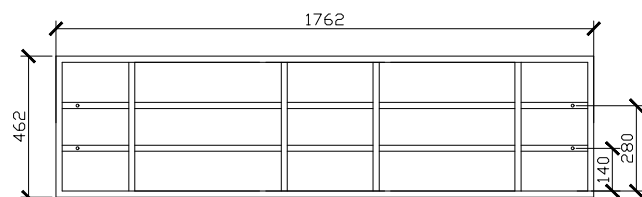

### CUSTOM SIZES BL-TRISHVR-1001-1200 BL-TRISHVR-1201-1500 BL-TRISHVR-1501-1800

<b>Width (mm)</b>	1001-1200	1201-1500	1501-1800
<b>Depth (mm)</b>	146	146	146
<b>Height (mm)</b>	1000	1000	1000
<b>Adjustable shelves</b>	8	8	10

### STANDARD SIZES

1000W X 146D X 1000H

SIDE VIEW for all sizes

20MM LIP THAT ALLOWS THE TILLER TO TILE THE BATHROOM AND THE SHAVING CABINET THEN CAN BE SLOTTED IN, COVERING THE EDGES.

1200W X 146D X 1000H

## Blossom Recessed Triple Shaving Cabinet

CUSTOM SIZES

1001-1200W X 146D X 1000H

SIDE VIEW for all sizes

1201-1500W X 146D X 1000H

1501-1800W X 146D X 1000H