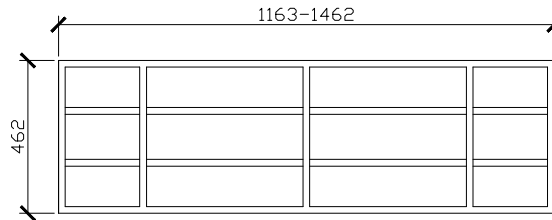

### STANDARD SIZES

1000W X 146D X 1000H

SIDE VIEW for all sizes

20MM LIP THAT ALLOWS THE TILLER TO TILE THE BATHROOM AND THE SHAVING CABINET THEN CAN BE SLOTTED IN, COVERING THE EDGES.

1200W X 146D X 1000H

## Blossom Recessed Triple Shaving Cabinet

CUSTOM SIZES

1001-1200W X 146D X 1000H

SIDE VIEW for all sizes

1201-1500W X 146D X 1000H

1501-1800W X 146D X 1000H