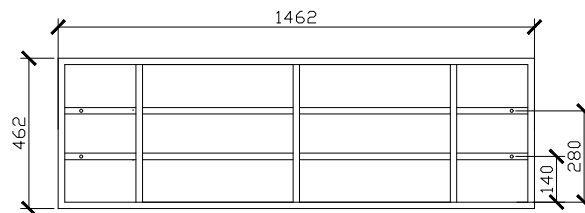

1500W X 146D X 1000H