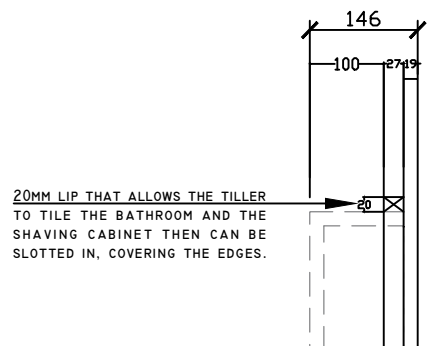

### STANDARD SIZES BL-TRISHVR-1000 BL-TRISHVR-1200 BL-TRISHVR-1500 BL-TRISHVR-1800

<b>Width (mm)</b>	1000	1200	1500	1800
<b>Depth (mm)</b>	146	146	146	146
<b>Height (mm)</b>	1000	1000	1000	1000
<b>Adjustable shelves</b>	6	8	8	10

### CUSTOM SIZES BL-TRISHVR-1001-1200 BL-TRISHVR-1201-1500 BL-TRISHVR-1501-1800

<b>Width (mm)</b>	1001-1200	1201-1500	1501-1800
<b>Depth (mm)</b>	146	146	146
<b>Height (mm)</b>	1000	1000	1000
<b>Adjustable shelves</b>	8	8	10

### STANDARD SIZES

1000W X 146D X 1000H

SIDE VIEW for all sizes

20MM LIP THAT ALLOWS THE TILLER TO TILE THE BATHROOM AND THE SHAVING CABINET THEN CAN BE SLOTTED IN, COVERING THE EDGES.

1200W X 146D X 1000H