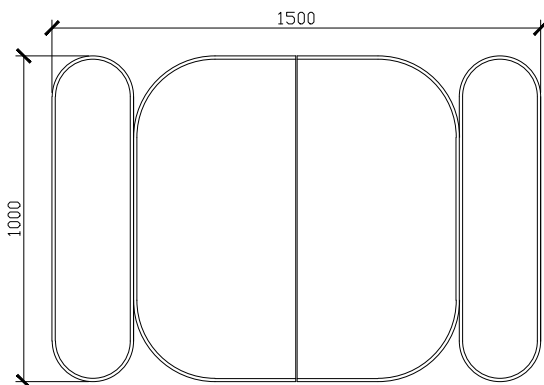

1500W X 146D X 1000H