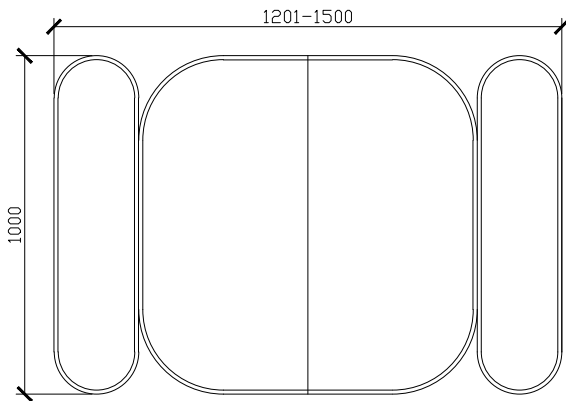

### STANDARD SIZES BL-TRISHVR-1000 BL-TRISHVR-1200 BL-TRISHVR-1500 BL-TRISHVR-1800

<b>Width (mm)</b>	1000	1200	1500	1800
<b>Depth (mm)</b>	146	146	146	146
<b>Height (mm)</b>	1000	1000	1000	1000
<b>Adjustable shelves</b>	6	8	8	10

### CUSTOM SIZES BL-TRISHVR-1001-1200 BL-TRISHVR-1201-1500 BL-TRISHVR-1501-1800

<b>Width (mm)</b>	1001-1200	1201-1500	1501-1800
<b>Depth (mm)</b>	146	146	146
<b>Height (mm)</b>	1000	1000	1000
<b>Adjustable shelves</b>	8	8	10

### STANDARD SIZES

1000W X 146D X 1000H

SIDE VIEW for all sizes

20MM LIP THAT ALLOWS THE TILLER TO TILE THE BATHROOM AND THE SHAVING CABINET THEN CAN BE SLOTTED IN, COVERING THE EDGES.

1200W X 146D X 1000H

## Blossom Recessed Triple Shaving Cabinet

CUSTOM SIZES

1001-1200W X 146D X 1000H

SIDE VIEW for all sizes

1201-1500W X 146D X 1000H

1501-1800W X 146D X 1000H