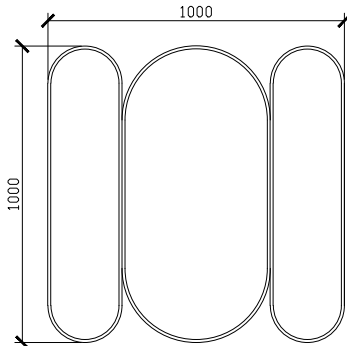

### STANDARD SIZES BL-TRISHVR-1000 BL-TRISHVR-1200 BL-TRISHVR-1500 BL-TRISHVR-1800

<b>Width (mm)</b>	1000	1200	1500	1800
<b>Depth (mm)</b>	146	146	146	146
<b>Height (mm)</b>	1000	1000	1000	1000
<b>Adjustable shelves</b>	6	8	8	10

### CUSTOM SIZES BL-TRISHVR-1001-1200 BL-TRISHVR-1201-1500 BL-TRISHVR-1501-1800

<b>Width (mm)</b>	1001-1200	1201-1500	1501-1800
<b>Depth (mm)</b>	146	146	146
<b>Height (mm)</b>	1000	1000	1000
<b>Adjustable shelves</b>	8	8	10

### STANDARD SIZES

1000W X 146D X 1000H

SIDE VIEW for all sizes

20MM LIP THAT ALLOWS THE TILLER TO TILE THE BATHROOM AND THE SHAVING CABINET THEN CAN BE SLOTTED IN, COVERING THE EDGES.

1200W X 146D X 1000H