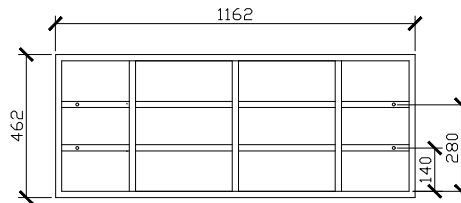

### STANDARD SIZES BL-TRISHVR-1000 BL-TRISHVR-1200 BL-TRISHVR-1500 BL-TRISHVR-1800

<b>Width (mm)</b>	1000	1200	1500	1800
<b>Depth (mm)</b>	146	146	146	146
<b>Height (mm)</b>	1000	1000	1000	1000
<b>Adjustable shelves</b>	6	8	8	10

### CUSTOM SIZES BL-TRISHVR-1001-1200 BL-TRISHVR-1201-1500 BL-TRISHVR-1501-1800

<b>Width (mm)</b>	1001-1200	1201-1500	1501-1800
<b>Depth (mm)</b>	146	146	146
<b>Height (mm)</b>	1000	1000	1000
<b>Adjustable shelves</b>	8	8	10

### STANDARD SIZES

1000W X 146D X 1000H

SIDE VIEW for all sizes

20MM LIP THAT ALLOWS THE TILLER TO TILE THE BATHROOM AND THE SHAVING CABINET THEN CAN BE SLOTTED IN, COVERING THE EDGES.

1200W X 146D X 1000H

## Blossom Recessed Triple Shaving Cabinet

CUSTOM SIZES

1001-1200W X 146D X 1000H

SIDE VIEW for all sizes

1201-1500W X 146D X 1000H

1501-1800W X 146D X 1000H