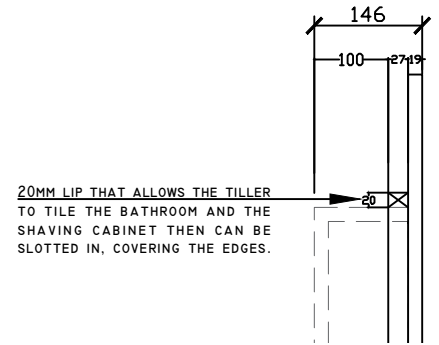

### STANDARD SIZES

1000W X 146D X 1000H

SIDE VIEW for all sizes

20MM LIP THAT ALLOWS THE TILLER TO TILE THE BATHROOM AND THE SHAVING CABINET THEN CAN BE SLOTTED IN, COVERING THE EDGES.

1200W X 146D X 1000H

1500W X 146D X 1000H

1800W X 146D X 1000H

## Blossom Recessed Triple Shaving Cabinet

CUSTOM SIZES

1001-1200W X 146D X 1000H

SIDE VIEW for all sizes

1201-1500W X 146D X 1000H

1501-1800W X 146D X 1000H