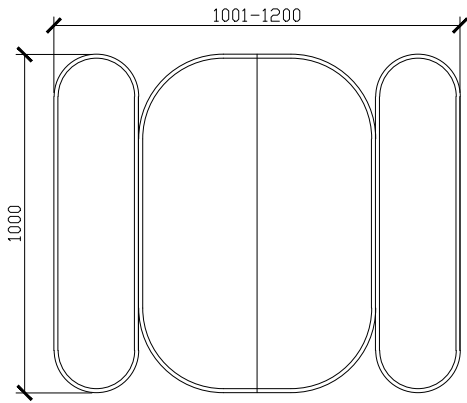

### CUSTOM SIZES BL-TRISHVR-1001-1200 BL-TRISHVR-1201-1500 BL-TRISHVR-1501-1800

<b>Width (mm)</b>	1001-1200	1201-1500	1501-1800
<b>Depth (mm)</b>	146	146	146
<b>Height (mm)</b>	1000	1000	1000
<b>Adjustable shelves</b>	8	8	10

### STANDARD SIZES

1000W X 146D X 1000H

SIDE VIEW for all sizes

20MM LIP THAT ALLOWS THE TILLER TO TILE THE BATHROOM AND THE SHAVING CABINET THEN CAN BE SLOTTED IN, COVERING THE EDGES.

1200W X 146D X 1000H

1500W X 146D X 1000H

1800W X 146D X 1000H

## Blossom Recessed Triple Shaving Cabinet

CUSTOM SIZES

1001-1200W X 146D X 1000H

SIDE VIEW for all sizes

1201-1500W X 146D X 1000H

1501-1800W X 146D X 1000H