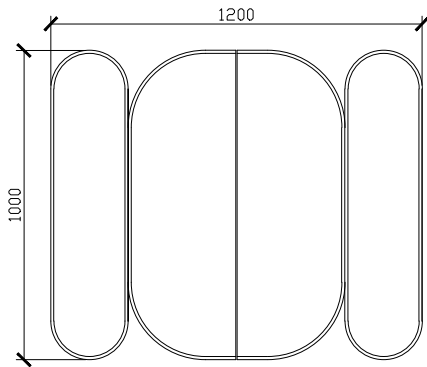

### STANDARD SIZES BL-TRISHVR-1000 BL-TRISHVR-1200 BL-TRISHVR-1500 BL-TRISHVR-1800

<b>Width (mm)</b>	1000	1200	1500	1800
<b>Depth (mm)</b>	146	146	146	146
<b>Height (mm)</b>	1000	1000	1000	1000
<b>Adjustable shelves</b>	6	8	8	10

### CUSTOM SIZES BL-TRISHVR-1001-1200 BL-TRISHVR-1201-1500 BL-TRISHVR-1501-1800

<b>Width (mm)</b>	1001-1200	1201-1500	1501-1800
<b>Depth (mm)</b>	146	146	146
<b>Height (mm)</b>	1000	1000	1000
<b>Adjustable shelves</b>	8	8	10

### STANDARD SIZES

1000W X 146D X 1000H

SIDE VIEW for all sizes

20MM LIP THAT ALLOWS THE TILLER TO TILE THE BATHROOM AND THE SHAVING CABINET THEN CAN BE SLOTTED IN, COVERING THE EDGES.

1200W X 146D X 1000H

## Blossom Recessed Triple Shaving Cabinet

CUSTOM SIZES

1001-1200W X 146D X 1000H

SIDE VIEW for all sizes

1201-1500W X 146D X 1000H

1501-1800W X 146D X 1000H