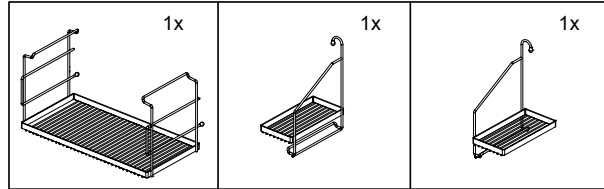

Alape[®]

Alape Utensilo Steel Frame for Alape Klassiker Wall Basin Matte Black

1

2

3

Plumbers, please ensure a copy of the installation instructions is left with the end user for future reference.