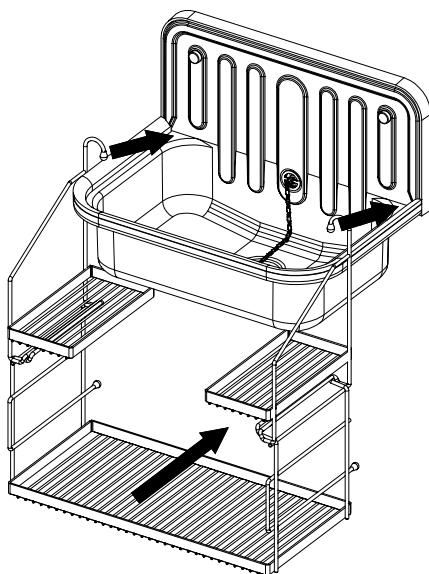

Alape[®]

Alape Utensilo Steel Frame for Alape Klassiker Wall Basin Matte Black

1

2

3

Plumbers, please ensure a copy of the installation instructions is left with the end user for future reference.