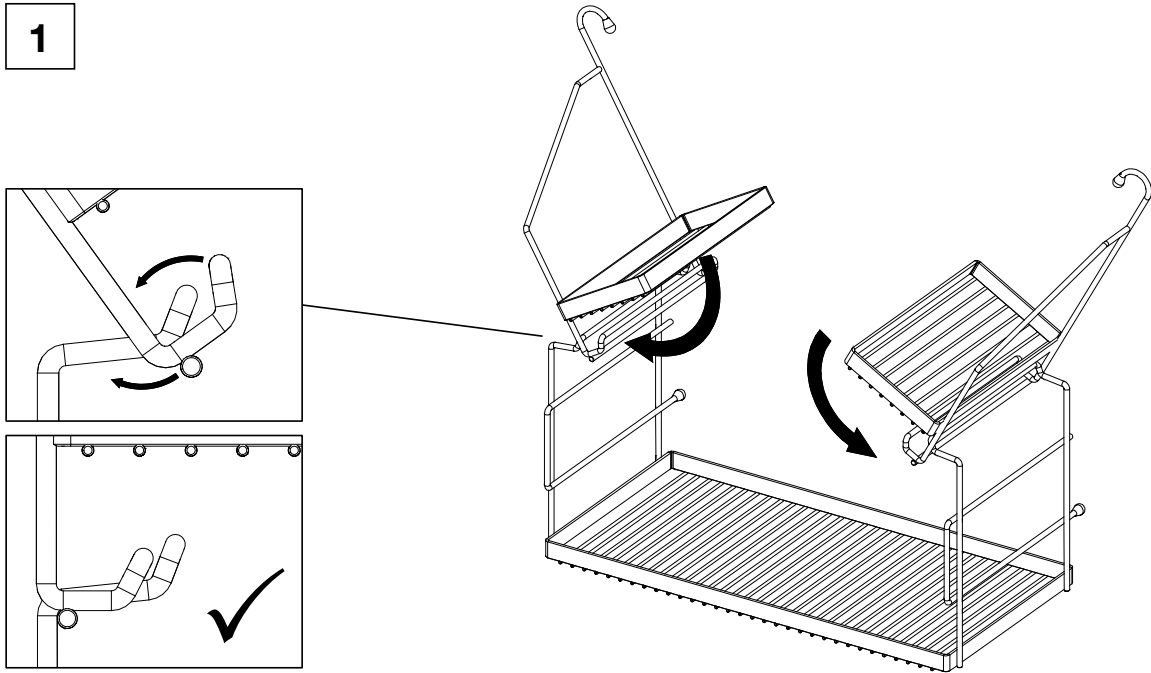

Alape[®]

Alape Utensilo Steel Frame for Alape Klassiker Wall Basin Matte Black

1

2

3

Plumbers, please ensure a copy of the installation instructions is left with the end user for future reference.