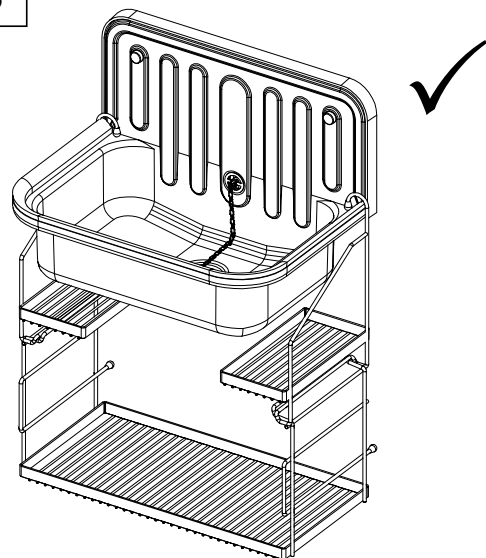

Alape[®]

Alape Utensilo Steel Frame for Alape Klassiker Wall Basin Matte Black

1

2

3

Plumbers, please ensure a copy of the installation instructions is left with the end user for future reference.