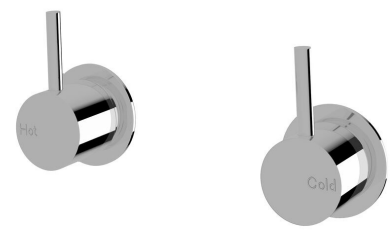

SUSSEX

Sussex Scala Wall Top Assembly Chrome

2261428

SPECIFICATIONS

Recommended Use	Residential;Commercial
Colour Finish	Polished Chrome
Primary Material	Brass
Recommended Pressure Range	150 - 500 kPa as per AS3500
Max Continuous Working Temperature (deg C)	65
Min Continuous Working Temperature (deg C)	1

WARRANTY

Residential Use (Years)	40
Commercial Use (Years)	10

Please refer to Sussex Warranty page for full Terms and Conditions

Dimensions are nominal measurements only.

CLEANING RECOMMENDATIONS:

We recommend the use of soapy water or approved cleaners. This product should not be cleaned with abrasive materials. Damage caused by any improper treatment is not covered by the product warranty. Refer to Warranty Conditions

Disclaimer: Products in this specification manual must by regulation be installed by licensed and registered trade people. The manufacturer/distributor reserves the right to vary specifications or delete models from their range without prior notification. Dimensions are nominal measurements only. Dimensions and set-outs listed are correct at time of publication however the manufacturer/distributor takes no responsibility for printing errors.

Published 30/03/2026

To see the complete Sussex range go to www.reece.com.au