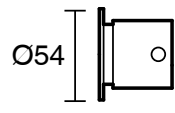

SUSSEX

Sussex Scala Wall Top Assembly Chrome

2261428

SPECIFICATIONS

Recommended Use	Residential;Commercial
Colour Finish	Polished Chrome
Primary Material	Brass
Recommended Pressure Range	150 - 500 kPa as per AS3500
Max Continuous Working Temperature (deg C)	65
Min Continuous Working Temperature (deg C)	1

WARRANTY

Residential Use (Years)	40
Commercial Use (Years)	10

Please refer to Sussex Warranty page for full Terms and Conditions