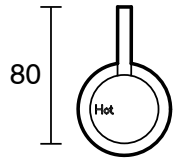

SUSSEX

Sussex Scala Wall Top Assembly Chrome

2261428

SPECIFICATIONS

Recommended Use	Residential;Commercial
Colour Finish	Polished Chrome
Primary Material	Brass
Recommended Pressure Range	150 - 500 kPa as per AS3500
Max Continuous Working Temperature (deg C)	65
Min Continuous Working Temperature (deg C)	1

WARRANTY

Residential Use (Years)	40
Commercial Use (Years)	10

Please refer to Sussex Warranty page for full Terms and Conditions