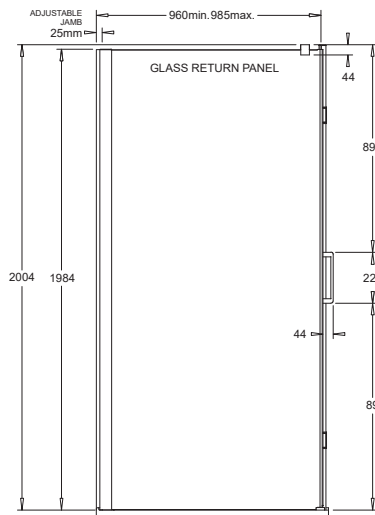

Posh Domaine MK2 1000x1000 Semi Frameless Left Hand Entry Base & Screen Only Shower System

2350289

SPECIFICATIONS

Recommended Use	Domestic, Hotel & Commercial
Shower Screen Material	6mm Toughened Glass
Shower Base Material	Polymarble
Door Design	90° Hinged Swing Opening Door
Handle Type	Double Handle
Handle Colour	Silver Chrome

WARRANTY

Warranty - Domestic Use	7 Years
Spare Parts & Labour	12 Months

Please refer to Warranty Page for full Terms and Conditions

Dimensions are nominal measurements only.

CLEANING RECOMMENDATIONS:

We recommend the use of soapy water or approved cleaners. This product should not be cleaned with abrasive materials. Damage caused by any improper treatment is not covered by the product warranty. Refer to Warranty Conditions

Disclaimer: Products in this specification manual must by regulation be installed by licensed and registered trade people. The manufacturer/distributor reserves the right to vary specifications or delete models from their range without prior notification. Dimensions are nominal measurements only. Dimensions and set-outs listed are correct at time of publication however the manufacturer/distributor takes no responsibility for printing errors.

Published 15/03/2022

To see the complete Posh range go to www.reece.com.au