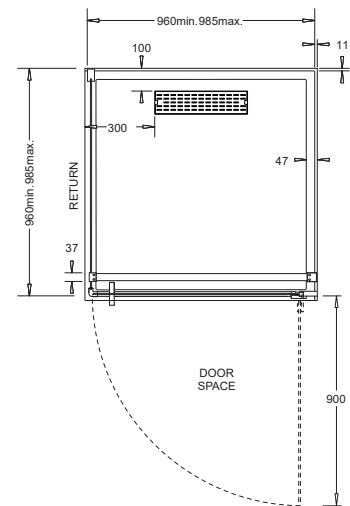

Posh Domaine MK2 1000x1000 Semi Frameless Left Hand Entry Base & Screen Only Shower System

2350289

SPECIFICATIONS

Recommended Use	Domestic, Hotel & Commercial
Shower Screen Material	6mm Toughened Glass
Shower Base Material	Polymarble
Door Design	90° Hinged Swing Opening Door
Handle Type	Double Handle
Handle Colour	Silver Chrome

WARRANTY

Warranty - Domestic Use	7 Years
Spare Parts & Labour	12 Months

Please refer to Warranty Page for full Terms and Conditions

Dimensions are nominal measurements only.

CLEANING RECOMMENDATIONS:

We recommend the use of soapy water or approved cleaners. This product should not be cleaned with abrasive materials. Damage caused by any improper treatment is not covered by the product warranty. Refer to Warranty Conditions

Disclaimer: Products in this specification manual must by regulation be installed by licensed and registered trade people. The manufacturer/distributor reserves the right to vary specifications or delete models from their range without prior notification. Dimensions are nominal measurements only. Dimensions and set-outs listed are correct at time of publication however the manufacturer/distributor takes no responsibility for printing errors.

Published 15/03/2022

To see the complete Posh range go to www.reece.com.au