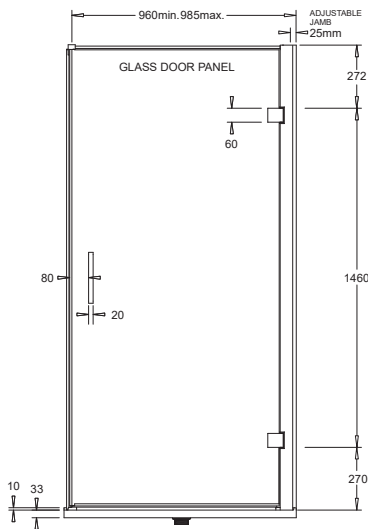

Posh Domaine MK2 1000x1000 Semi Frameless Left Hand Entry Base & Screen Only Shower System

2350289

SPECIFICATIONS

Recommended Use	Domestic, Hotel & Commercial
Shower Screen Material	6mm Toughened Glass
Shower Base Material	Polymarble
Door Design	90° Hinged Swing Opening Door
Handle Type	Double Handle
Handle Colour	Silver Chrome

WARRANTY

Warranty - Domestic Use	7 Years
Spare Parts & Labour	12 Months

Please refer to Warranty Page for full Terms and Conditions

Dimensions are nominal measurements only.

CLEANING RECOMMENDATIONS:

We recommend the use of soapy water or approved cleaners. This product should not be cleaned with abrasive materials. Damage caused by any improper treatment is not covered by the product warranty. Refer to Warranty Conditions

Disclaimer: Products in this specification manual must by regulation be installed by licensed and registered trade people. The manufacturer/distributor reserves the right to vary specifications or delete models from their range without prior notification. Dimensions are nominal measurements only. Dimensions and set-outs listed are correct at time of publication however the manufacturer/distributor takes no responsibility for printing errors.

Published 15/03/2022

To see the complete Posh range go to www.reece.com.au