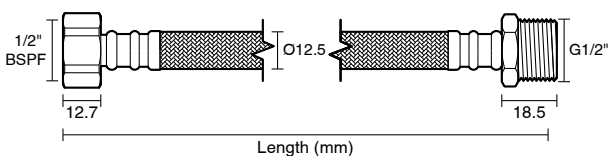

Dura PEX Flex Hose Water Nylon Low-Temp Lead Free

DIMENSIONS				
Product Code	Product Description	Size (inch)	Length (mm)	Inside Diameter (mm)
9512520	Dura Pex Flex Hose Water 150mm Nylon Low-Temp Lead Free	1/2	150	12.5
9512521	Dura Pex Flex Hose Water 225mm Nylon Low-Temp Lead Free	1/2	225	12.5
9512522	Dura Pex Flex Hose Water 300mm Nylon Low-Temp Lead Free	1/2	300	12.5
9512523	Dura Pex Flex Hose Water 450mm Nylon Low-Temp Lead Free	1/2	450	12.5
9512524	Dura Pex Flex Hose Water 600mm Nylon Low-Temp Lead Free	1/2	600	12.5
9512525	Dura Pex Flex Hose Water 1000mm Nylon Low-Temp Lead Free	1/2	1000	12.5
9512526	Dura Pex Flex Hose Water 1500mm Nylon Low-Temp Lead Free	1/2	1500	12.5
9512527	Dura Pex Flex Hose Water with Elbow 225mm Nylon Low-Temp Lead Free	1/2	225	12.5
9512528	Dura Pex Flex Hose Water with Elbow 300mm Nylon Low-Temp Lead Free	1/2	300	12.5
9512529	Dura Pex Flex Hose Water with Elbow 450mm Nylon Low-Temp Lead Free	1/2	450	12.5
9512530	Dura Pex Flex Hose Water with Elbow 600mm Nylon Low-Temp Lead Free	1/2	600	12.5
9512531	Performa Mixer Tap Extension Hose 150mm Nylon Low-Temp Lead Free	1/2	150	12.5
9512532	Performa Mixer Tap Extension Hose 250mm Nylon Low-Temp Lead Free	1/2	250	12.5
9512533	Performa Mixer Tails Hot & Cold Nylon Low-Temp Lead Free	1/2	300	12.5

Dura Pex Flex Hose Water Nylon Low-Temp Lead Free