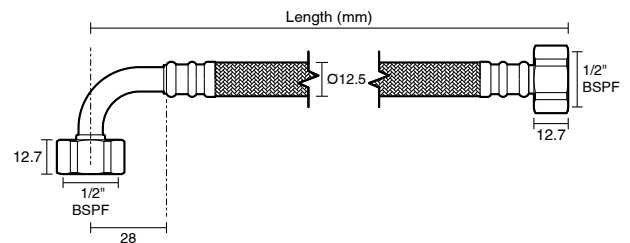

Dura Pex Flex Hose Water with Elbow Nylon Low-Temp Lead Free