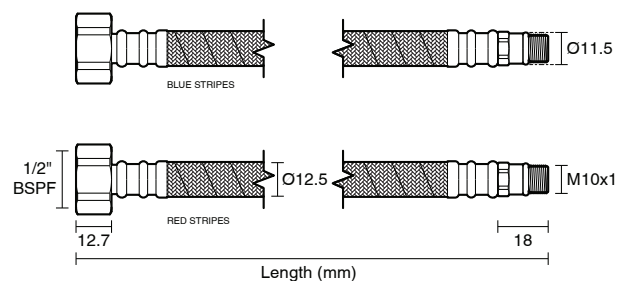

Performa Mixer Tails Hot & Cold Nylon Low-Temp Lead Free