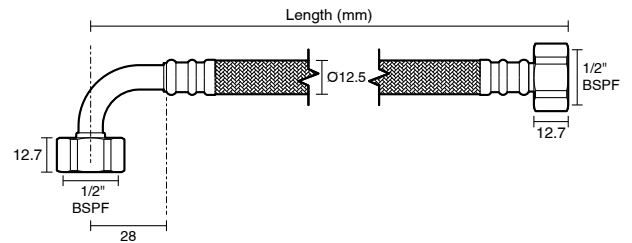

### SPECIFICATIONS

<b>Application</b>	General hot and cold water applications (above ground)
<b>Features</b>	Female hex rubber cone seal
<b>Working Pressure</b>	1400 kPa
<b>Temperature Range</b>	5 deg C to 70 deg C
<b>Materials</b>	<b>Hose Inner Material</b> - Cross-linked polyethylene (PEX) tube <b>Outer Braid</b> - Stainless Steel <b>End Fittings</b> - Nylon <b>Ferrules</b> - Lead Free Brass
<b>Standards</b>	AS/NZS 3499
<b>Watermark</b>	WMKA20101

## Dura PEX Flex Hose Water Nylon Low-Temp Lead Free

DIMENSIONS		Size (inch)	Length (mm)	Inside Diameter (mm)
9512520	Dura Pex Flex Hose Water 150mm Nylon Low-Temp Lead Free	1/2	150	12.5
9512521	Dura Pex Flex Hose Water 225mm Nylon Low-Temp Lead Free	1/2	225	12.5
9512522	Dura Pex Flex Hose Water 300mm Nylon Low-Temp Lead Free	1/2	300	12.5
9512523	Dura Pex Flex Hose Water 450mm Nylon Low-Temp Lead Free	1/2	450	12.5
9512524	Dura Pex Flex Hose Water 600mm Nylon Low-Temp Lead Free	1/2	600	12.5
9512525	Dura Pex Flex Hose Water 1000mm Nylon Low-Temp Lead Free	1/2	1000	12.5
9512526	Dura Pex Flex Hose Water 1500mm Nylon Low-Temp Lead Free	1/2	1500	12.5
9512527	Dura Pex Flex Hose Water with Elbow 225mm Nylon Low-Temp Lead Free	1/2	225	12.5
9512528	Dura Pex Flex Hose Water with Elbow 300mm Nylon Low-Temp Lead Free	1/2	300	12.5
9512529	Dura Pex Flex Hose Water with Elbow 450mm Nylon Low-Temp Lead Free	1/2	450	12.5
9512530	Dura Pex Flex Hose Water with Elbow 600mm Nylon Low-Temp Lead Free	1/2	600	12.5
9512531	Performa Mixer Tap Extension Hose 150mm Nylon Low-Temp Lead Free	1/2	150	12.5
9512532	Performa Mixer Tap Extension Hose 250mm Nylon Low-Temp Lead Free	1/2	250	12.5
9512533	Performa Mixer Tails Hot & Cold Nylon Low-Temp Lead Free	1/2	300	12.5