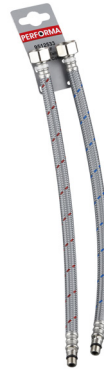

PERFORMA

Specification Sheet

Dura PEX Flex Hose Water Nylon Low-Temp Lead Free

SPECIFICATIONS

Application	General hot and cold water applications (above ground)
Features	Female hex rubber cone seal
Working Pressure	1400 kPa
Temperature Range	5 deg C to 70 deg C
Materials	<p>Hose Inner Material - Cross-linked polyethylene (PEX) tube</p> <p>Outer Braid - Nylon</p> <p>End Fittings - Stainless Steel</p> <p>Ferrules - Lead Free Brass</p>
Standards	AS/NZS 3499
Watermark	WMKA20101

Published 29/01/2025

Don't risk it, use a licensed plumber.™

WaterMark
AS/NZS 3499
WMKA20101

Dura PEX Flex Hose Water Nylon Low-Temp Lead Free

DIMENSIONS				
Product Code	Product Description	Size (inch)	Length (mm)	Inside Diameter (mm)
9512520	Dura Pex Flex Hose Water 150mm Nylon Low-Temp Lead Free	1/2	150	12.5
9512521	Dura Pex Flex Hose Water 225mm Nylon Low-Temp Lead Free	1/2	225	12.5
9512522	Dura Pex Flex Hose Water 300mm Nylon Low-Temp Lead Free	1/2	300	12.5
9512523	Dura Pex Flex Hose Water 450mm Nylon Low-Temp Lead Free	1/2	450	12.5
9512524	Dura Pex Flex Hose Water 600mm Nylon Low-Temp Lead Free	1/2	600	12.5
9512525	Dura Pex Flex Hose Water 1000mm Nylon Low-Temp Lead Free	1/2	1000	12.5
9512526	Dura Pex Flex Hose Water 1500mm Nylon Low-Temp Lead Free	1/2	1500	12.5
9512527	Dura Pex Flex Hose Water with Elbow 225mm Nylon Low-Temp Lead Free	1/2	225	12.5
9512528	Dura Pex Flex Hose Water with Elbow 300mm Nylon Low-Temp Lead Free	1/2	300	12.5
9512529	Dura Pex Flex Hose Water with Elbow 450mm Nylon Low-Temp Lead Free	1/2	450	12.5
9512530	Dura Pex Flex Hose Water with Elbow 600mm Nylon Low-Temp Lead Free	1/2	600	12.5
9512531	Performa Mixer Tap Extension Hose 150mm Nylon Low-Temp Lead Free	1/2	150	12.5
9512532	Performa Mixer Tap Extension Hose 250mm Nylon Low-Temp Lead Free	1/2	250	12.5
9512533	Performa Mixer Tails Hot & Cold Nylon Low-Temp Lead Free	1/2	300	12.5