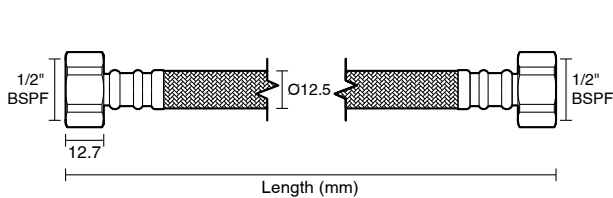

### SPECIFICATIONS

<b>Application</b>	General hot and cold water applications (above ground)
<b>Features</b>	Female hex rubber cone seal
<b>Working Pressure</b>	1400 kPa
<b>Temperature Range</b>	5 deg C to 70 deg C
<b>Materials</b>	<b>Hose Inner Material</b> - Cross-linked polyethylene (PEX) tube <b>Outer Braid</b> - Stainless Steel <b>End Fittings</b> - Nylon <b>Ferrules</b> - Lead Free Brass
<b>Standards</b>	AS/NZS 3499
<b>Watermark</b>	WMKA20101

## Dura PEX Flex Hose Water Nylon Low-Temp Lead Free

DIMENSIONS		Size (inch)	Length (mm)	Inside Diameter (mm)
9512520	Dura Pex Flex Hose Water 150mm Nylon Low-Temp Lead Free	1/2	150	12.5
9512521	Dura Pex Flex Hose Water 225mm Nylon Low-Temp Lead Free	1/2	225	12.5
9512522	Dura Pex Flex Hose Water 300mm Nylon Low-Temp Lead Free	1/2	300	12.5
9512523	Dura Pex Flex Hose Water 450mm Nylon Low-Temp Lead Free	1/2	450	12.5
9512524	Dura Pex Flex Hose Water 600mm Nylon Low-Temp Lead Free	1/2	600	12.5
9512525	Dura Pex Flex Hose Water 1000mm Nylon Low-Temp Lead Free	1/2	1000	12.5
9512526	Dura Pex Flex Hose Water 1500mm Nylon Low-Temp Lead Free	1/2	1500	12.5
9512527	Dura Pex Flex Hose Water with Elbow 225mm Nylon Low-Temp Lead Free	1/2	225	12.5
9512528	Dura Pex Flex Hose Water with Elbow 300mm Nylon Low-Temp Lead Free	1/2	300	12.5
9512529	Dura Pex Flex Hose Water with Elbow 450mm Nylon Low-Temp Lead Free	1/2	450	12.5
9512530	Dura Pex Flex Hose Water with Elbow 600mm Nylon Low-Temp Lead Free	1/2	600	12.5
9512531	Performa Mixer Tap Extension Hose 150mm Nylon Low-Temp Lead Free	1/2	150	12.5
9512532	Performa Mixer Tap Extension Hose 250mm Nylon Low-Temp Lead Free	1/2	250	12.5
9512533	Performa Mixer Tails Hot & Cold Nylon Low-Temp Lead Free	1/2	300	12.5