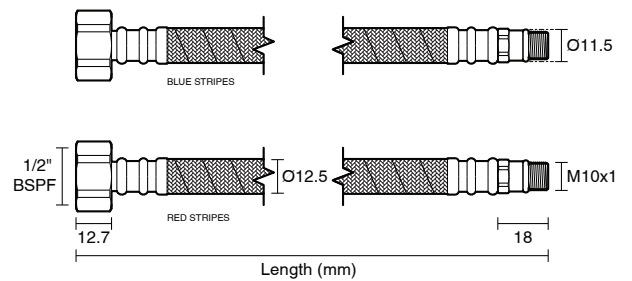

Performa Mixer Tap Extension Hose Nylon Low-Temp Lead Free

Performa Mixer Tails Hot & Cold Nylon Low-Temp Lead Free

Don't risk it, use a licensed plumber.™