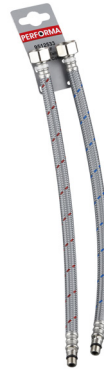

PERFORMA

Specification Sheet

Dura PEX Flex Hose Water Nylon Low-Temp Lead Free

SPECIFICATIONS

Application	General hot and cold water applications (above ground)
Features	Female hex rubber cone seal
Working Pressure	1400 kPa
Temperature Range	5 deg C to 70 deg C
Materials	Hose Inner Material - Cross-linked polyethylene (PEX) tube Outer Braid - Nylon End Fittings - Stainless Steel Ferrules - Lead Free Brass
Standards	AS/NZS 3499
Watermark	WMKA20101

SPECIFICATIONS

Product Warranty	15 Years

Disclaimer: Products in this specification manual must by regulation be installed by licensed and registered trade people. The manufacturer/distributor reserves the right to vary specifications or delete models from their range without prior notification. Dimensions are nominal measurements only. Dimensions and set-outs listed are correct at time of publication however the manufacturer/distributor takes no responsibility for printing errors.

Published 29/01/2025

Don't risk it, use a licensed plumber.™

WaterMark
AS/NZS 3499
WMKA20101