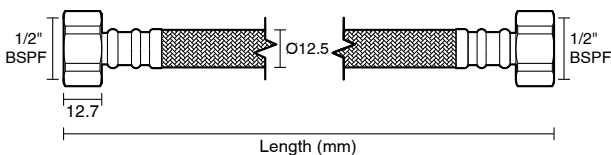

PERFORMA

Specification Sheet

Dura PEX Flex Hose Water Nylon Low-Temp Lead Free

SPECIFICATIONS

Application	General hot and cold water applications (above ground)
Features	Female hex rubber cone seal
Working Pressure	1400 kPa
Temperature Range	5 deg C to 70 deg C
Materials	<p>Hose Inner Material - Cross-linked polyethylene (PEX) tube</p> <p>Outer Braid - Nylon</p> <p>End Fittings - Stainless Steel</p> <p>Ferrules - Lead Free Brass</p>
Standards	AS/NZS 3499
Watermark	WMKA20101

Published 29/01/2025

Don't risk it, use a licensed plumber.™

WaterMark
AS/NZS 3499
WMKA20101

Dura PEX Flex Hose Water Nylon Low-Temp Lead Free

DIMENSIONS				
Product Code	Product Description	Size (inch)	Length (mm)	Inside Diameter (mm)
9512520	Dura Pex Flex Hose Water 150mm Nylon Low-Temp Lead Free	1/2	150	12.5
9512521	Dura Pex Flex Hose Water 225mm Nylon Low-Temp Lead Free	1/2	225	12.5
9512522	Dura Pex Flex Hose Water 300mm Nylon Low-Temp Lead Free	1/2	300	12.5
9512523	Dura Pex Flex Hose Water 450mm Nylon Low-Temp Lead Free	1/2	450	12.5
9512524	Dura Pex Flex Hose Water 600mm Nylon Low-Temp Lead Free	1/2	600	12.5
9512525	Dura Pex Flex Hose Water 1000mm Nylon Low-Temp Lead Free	1/2	1000	12.5
9512526	Dura Pex Flex Hose Water 1500mm Nylon Low-Temp Lead Free	1/2	1500	12.5
9512527	Dura Pex Flex Hose Water with Elbow 225mm Nylon Low-Temp Lead Free	1/2	225	12.5
9512528	Dura Pex Flex Hose Water with Elbow 300mm Nylon Low-Temp Lead Free	1/2	300	12.5
9512529	Dura Pex Flex Hose Water with Elbow 450mm Nylon Low-Temp Lead Free	1/2	450	12.5
9512530	Dura Pex Flex Hose Water with Elbow 600mm Nylon Low-Temp Lead Free	1/2	600	12.5
9512531	Performa Mixer Tap Extension Hose 150mm Nylon Low-Temp Lead Free	1/2	150	12.5
9512532	Performa Mixer Tap Extension Hose 250mm Nylon Low-Temp Lead Free	1/2	250	12.5
9512533	Performa Mixer Tails Hot & Cold Nylon Low-Temp Lead Free	1/2	300	12.5