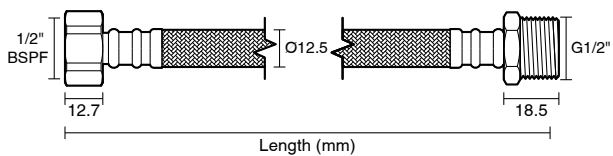

Performa Mixer Tap Extension Hose Nylon Low-Temp Lead Free

Performa Mixer Tails Hot & Cold Nylon Low-Temp Lead Free

Don't risk it, use a licensed plumber.™