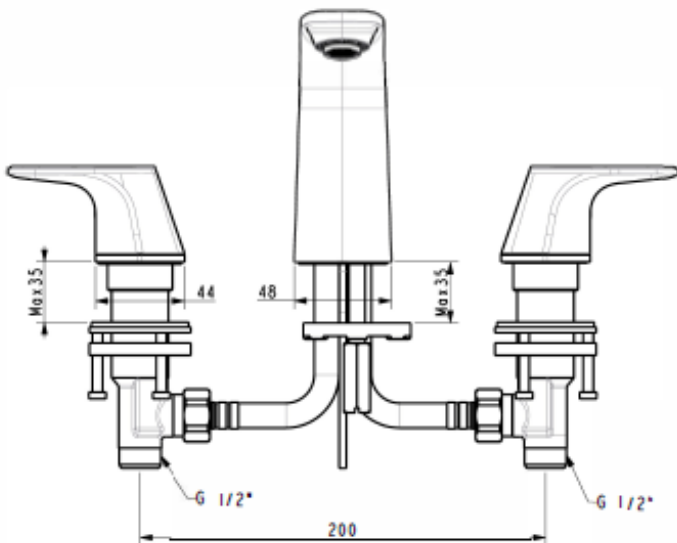

American Standard

American Standard Signature Basin Set (5*)

SPECIFICATIONS

Recommended Use	Domestic, Hotel & Commercial
Colour	Chrome
Recommended Pressure Range	150 - 500kPa
Max Continuous Working Pressure	500kPa
Max Continuous Working Temperature	60°C
Recommended Temperature	40°C
Suitable for Storage Tank Hot Water	Yes
Suitable for Continuous Flow Hot Water	Yes
Suitable for Gravity Feed Hot Water	No

Hot and Cold water inlet pressure should be equal

WARRANTY

Warranty - Domestic Use	10 Years
Spare Parts & Labour	12 Months

Please refer to Warranty Page for full Terms and Conditions

Dimensions are nominal measurements only.