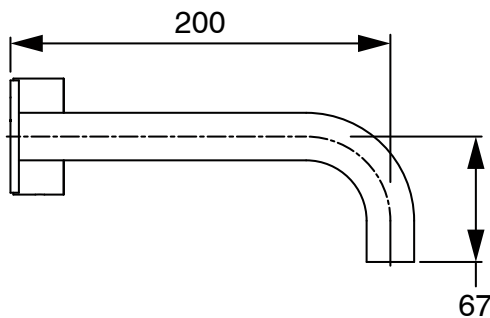

### Milli Pure Progressive Wall Basin Mixer Tap System 200mm PVD Brushed Nickel (3 Star)

9511637

SPECIFICATIONS	
Recommended Use	Domestic;Hotel;Commercial
Colour Finish	Brushed Nickel
Primary Material	DR Brass
Recommended Pressure Range	150 - 500 kPa as per AS3500
Max Continuous Working Temperature (deg C)	65
Min Continuous Working Temperature (deg C)	5
Hot Water Unit Suitability	Storage Tank;Continuous Flow
WARRANTY	
Warranty - Domestic Use (Years)	15
Spare Parts & Labour (Years)	1
<i>Please refer to Warranty Page for full Terms and Conditions</i>	

Dimensions are nominal measurements only.