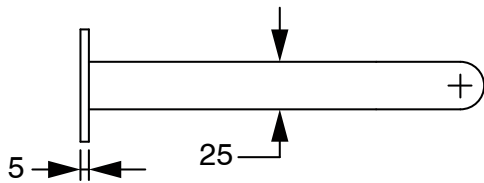

### Milli Pure Progressive Wall Basin Mixer Tap System 200mm PVD Brushed Nickel (3 Star)

9511637

SPECIFICATIONS	
Recommended Use	Domestic;Hotel;Commercial
Colour Finish	Brushed Nickel
Primary Material	DR Brass
Recommended Pressure Range	150 - 500 kPa as per AS3500
Max Continuous Working Temperature (deg C)	65
Min Continuous Working Temperature (deg C)	5
Hot Water Unit Suitability	Storage Tank;Continuous Flow
WARRANTY	
Warranty - Domestic Use (Years)	15
Spare Parts & Labour (Years)	1
<i>Please refer to Warranty Page for full Terms and Conditions</i>	

Dimensions are nominal measurements only.