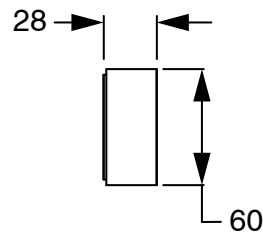

### Milli Pure Progressive Wall Basin Mixer Tap System 200mm PVD Brushed Nickel (3 Star)

9511637

SPECIFICATIONS	
Recommended Use	Domestic;Hotel;Commercial
Colour Finish	Brushed Nickel
Primary Material	DR Brass
Recommended Pressure Range	150 - 500 kPa as per AS3500
Max Continuous Working Temperature (deg C)	65
Min Continuous Working Temperature (deg C)	5
Hot Water Unit Suitability	Storage Tank;Continuous Flow
WARRANTY	
Warranty - Domestic Use (Years)	15
Spare Parts & Labour (Years)	1
<i>Please refer to Warranty Page for full Terms and Conditions</i>	

Dimensions are nominal measurements only.