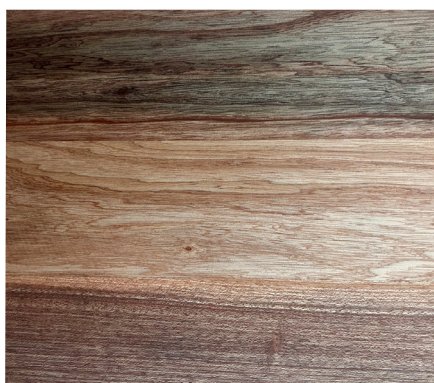

KADO

Kado Arc Timber Mirror Cabinet

SOLID TIMBER SIDES (16MM)

These timbers have been sourced from sustainable managed forests that comply with the Australian Forestry Standards

Red Tulip

Don't risk it, use a licensed plumber.™