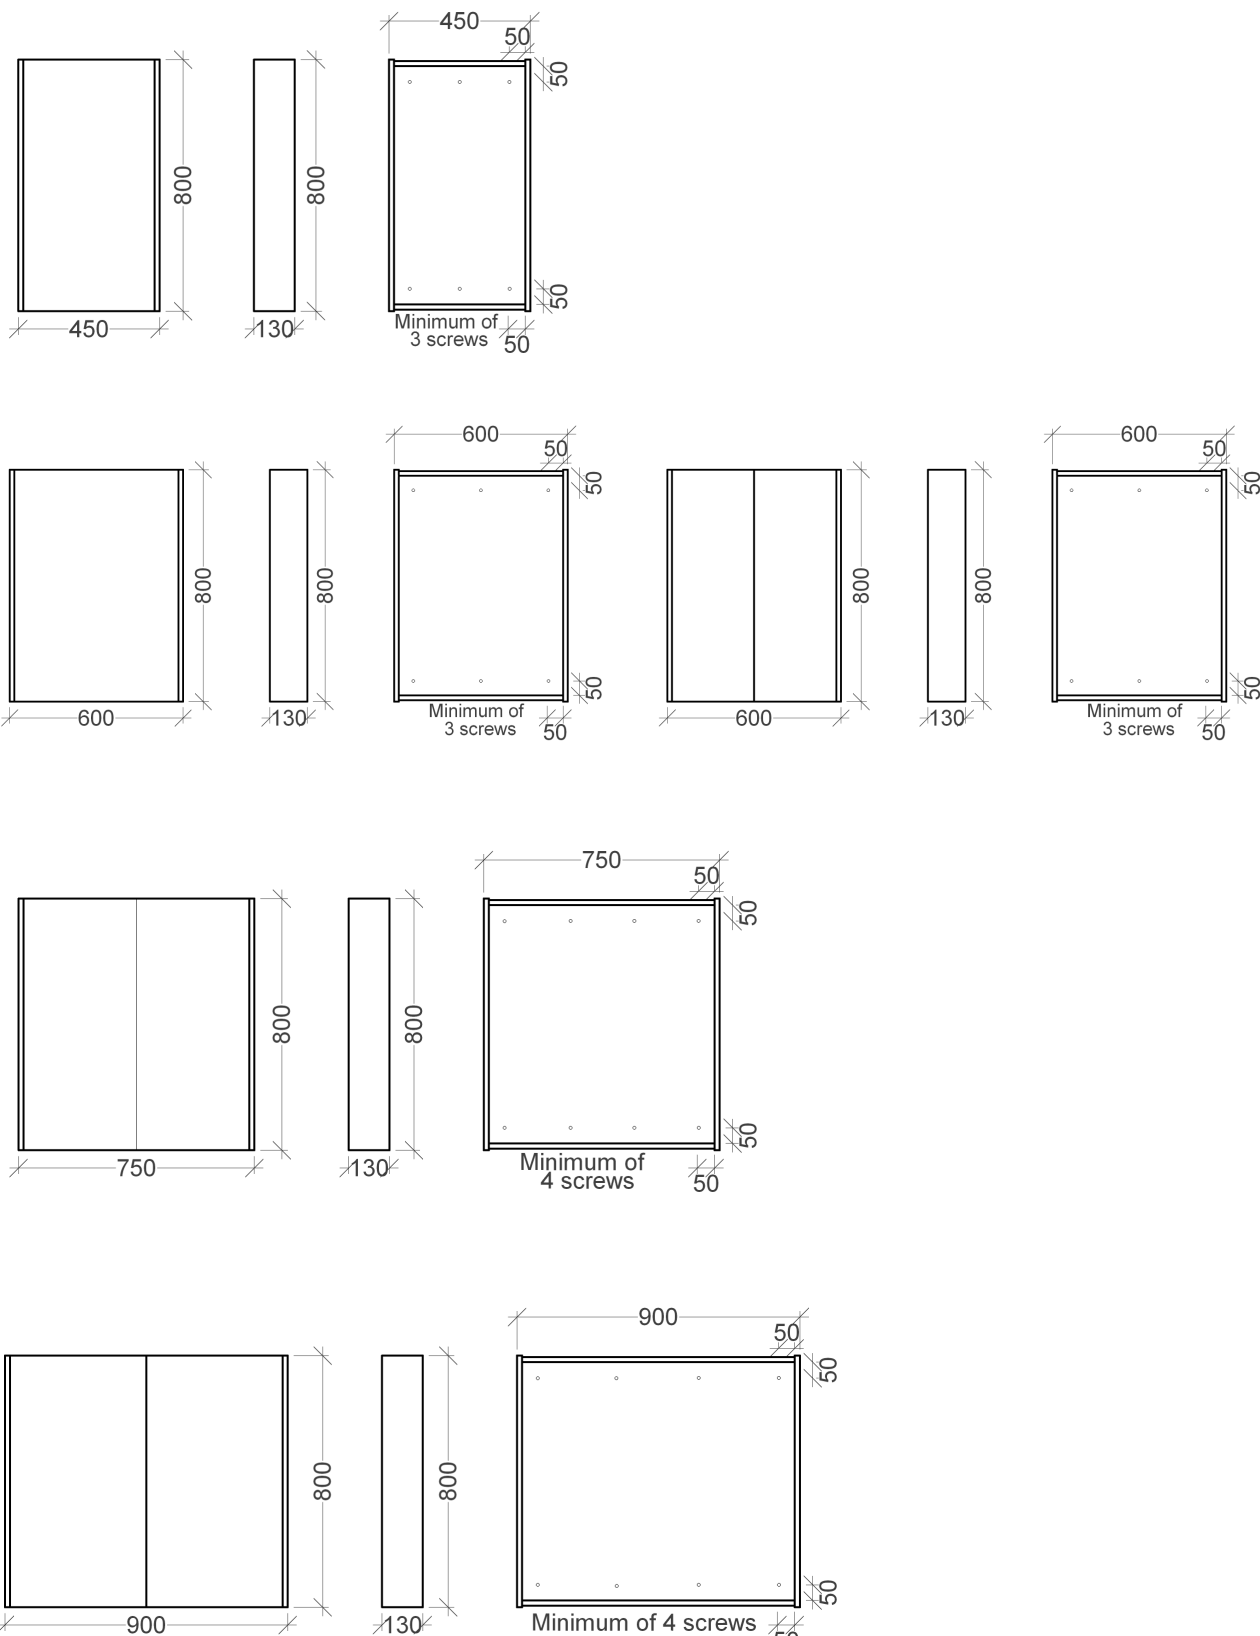

## Kado Arc Timber Mirror Cabinet

Dimensions are nominal measurements only.