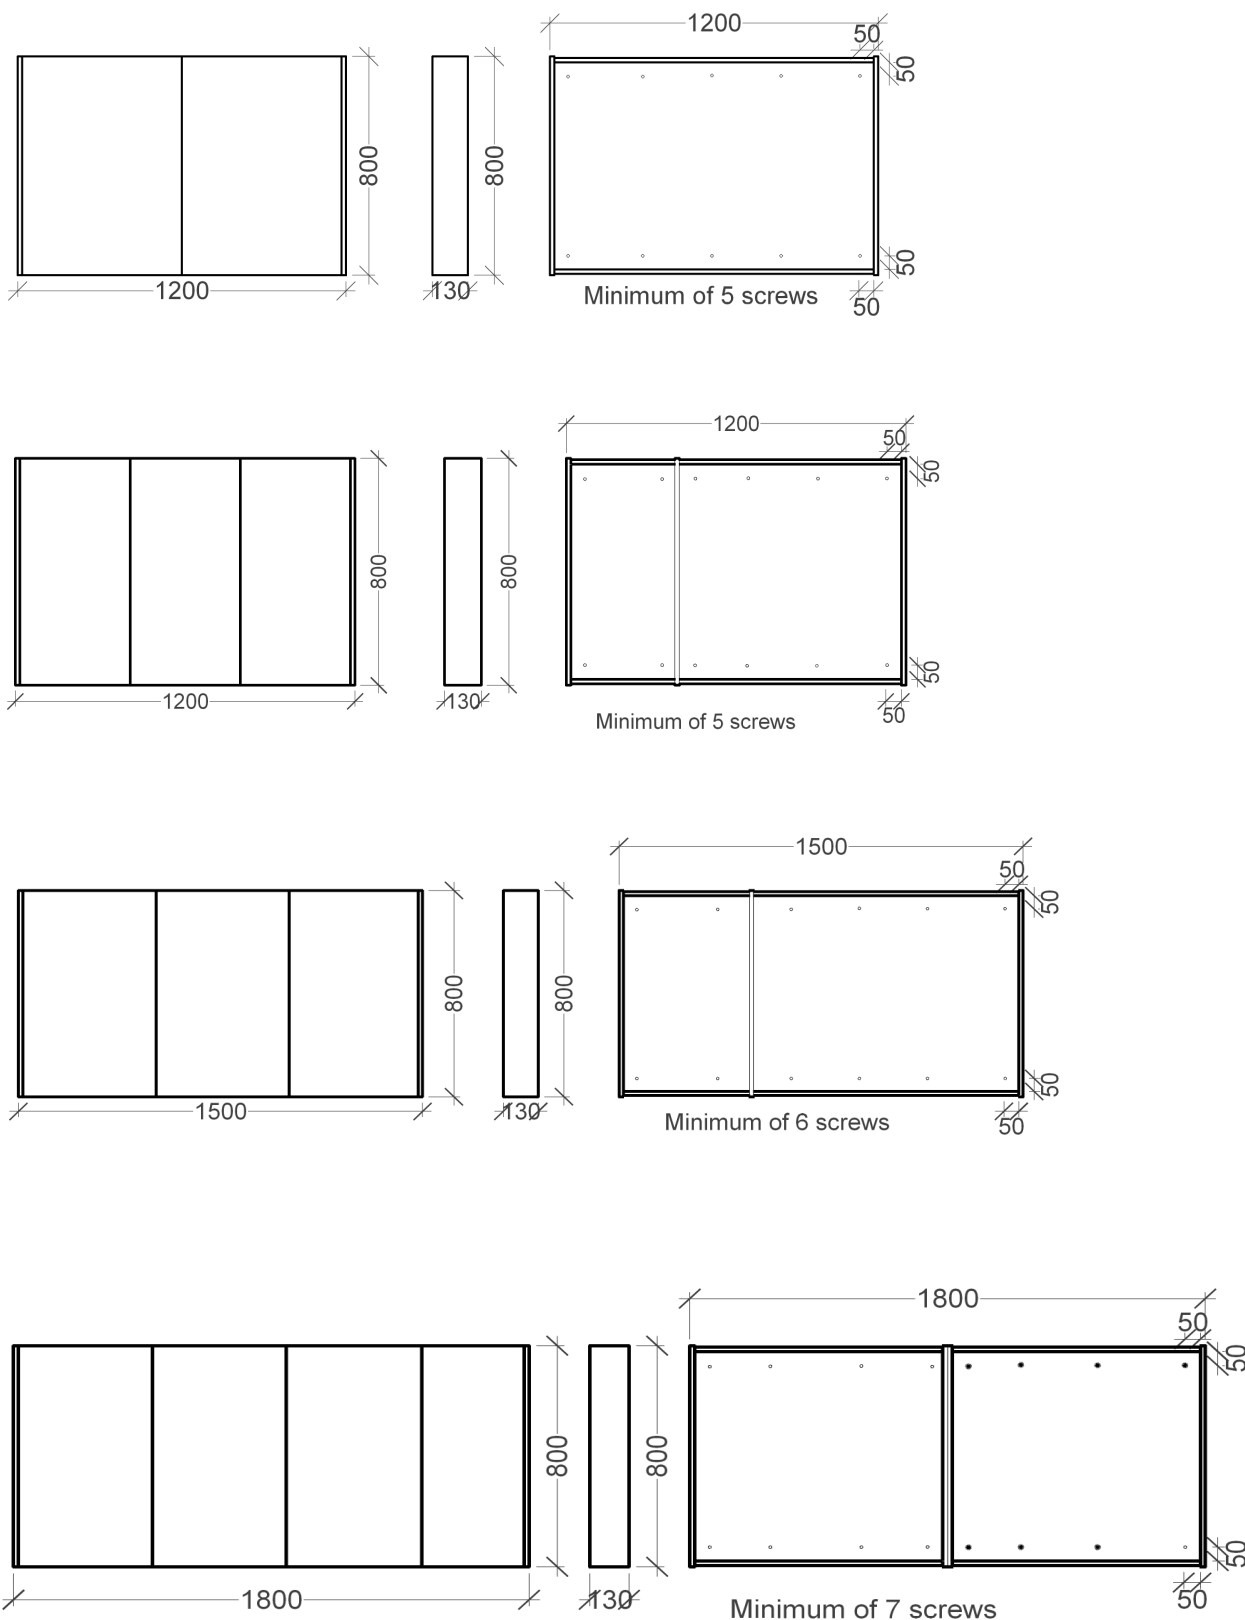

## Kado Arc Timber Mirror Cabinet

Dimensions are nominal measurements only.