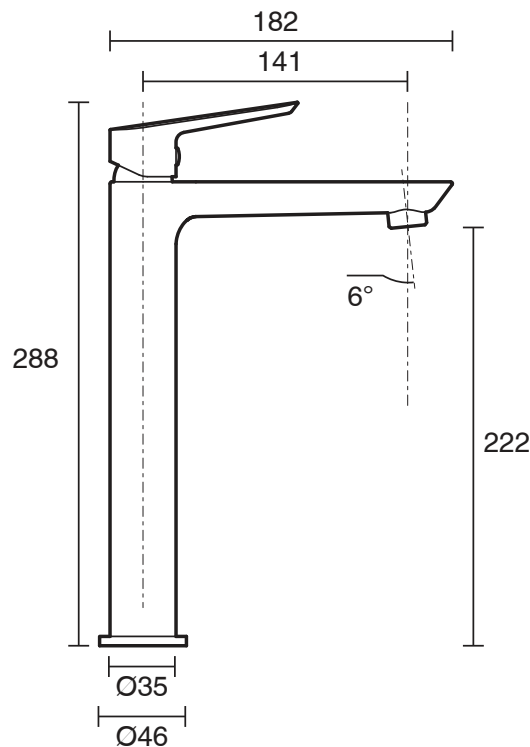

mizu

Mizu Bliss Extended Basin Mixer Tap Matte Black (4 Star)

9508780

SPECIFICATIONS

Recommended Use	Domestic, Hotel & Commercial
Colour	Matte Black
Finish	Matte
Material	DR Brass
Recommended Pressure Range	150 - 500 kPa
Maximum Continuous Working Temperature	80 deg C
Suitable for Storage Tank Hot Water	Yes
Suitable for Continuous Flow Hot Water	Yes
Suitable for Gravity Feed Hot Water	No

WARRANTY

Warranty - Domestic Use	10 Years
Spare Parts & Labour	12 Months

Please refer to Warranty Page for full Terms and Conditions

Dimensions are nominal measurements only.

CLEANING RECOMMENDATIONS:

We recommend the use of soapy water or approved cleaners. This product should not be cleaned with abrasive materials. Damage caused by any improper treatment is not covered by the product warranty. Refer to Warranty Conditions

Disclaimer: Products in this specification manual must by regulation be installed by licensed and registered trade people. The manufacturer/distributor reserves the right to vary specifications or delete models from their range without prior notification. Dimensions are nominal measurements only. Dimensions and set-outs listed are correct at time of publication however the manufacturer/distributor takes no responsibility for printing errors.

Published 07/09/2022

To see the complete Mizu range go to www.reece.com.au