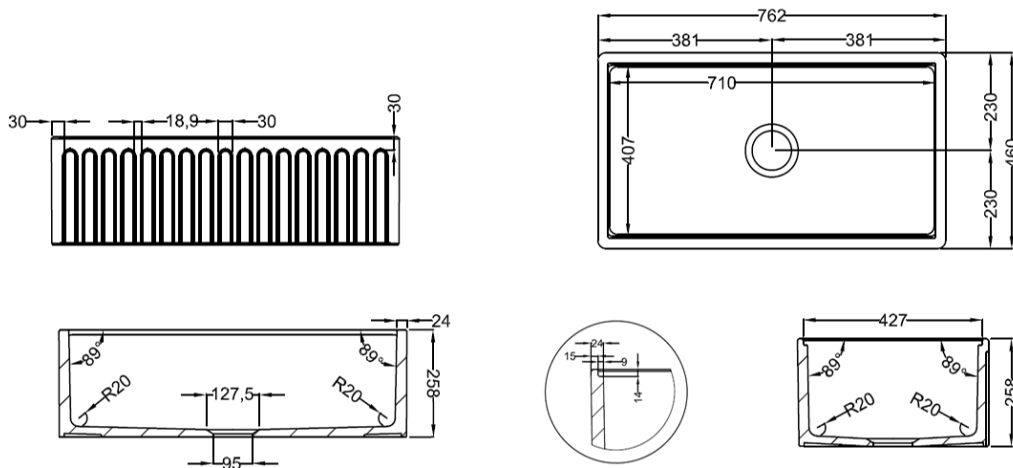

Dimensions are nominal measurements only.

CLEANING RECOMMENDATIONS:

We recommend the use of soapy water or approved cleaners. This product should not be cleaned with abrasive materials. Damage caused by any improper treatment is not covered by the product warranty. Refer to Warranty Conditions

Disclaimer: Products in this specification manual must by regulation be installed by licensed and registered trade people. The manufacturer/distributor reserves the right to vary specifications or delete models from their range without prior notification. Dimensions are nominal measurements only. Dimensions and set-outs listed are correct at time of publication however the manufacturer/distributor takes no responsibility for printing errors.

Published 03/08/2022

To see the complete Memo range go to www.reece.com.au