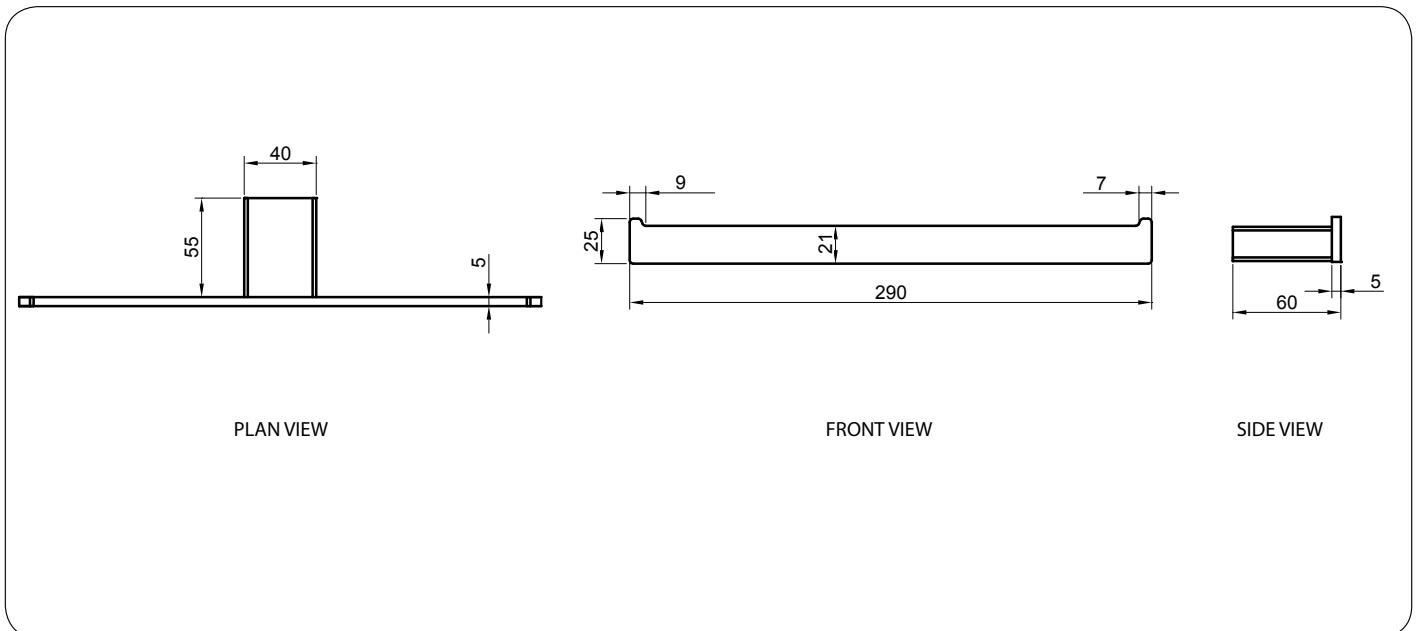

äska Double Toilet Roll Holder

Model RBA1643-122

Materials & Features

Manufactured from heavy duty brass with all exposed surfaces in bright chrome. äska is a suite of attractive commercial grade accessories with radiused corners and edges to increase comfort and minimise catch.

Technical Detail

Material: Heavy Duty Brass
Finish: Bright Chrome
Bracket: Heavy Duty Brass Lug
Fixings: Included

Available Model

RBA1643-122

äska Double Toilet Roll Holder

Important: Installation instructions and current rough-in details should be furnished with each fixture. Do not rough in without certified dimensions. Dimensions are subject to manufacturer's tolerance of +/-10mm.