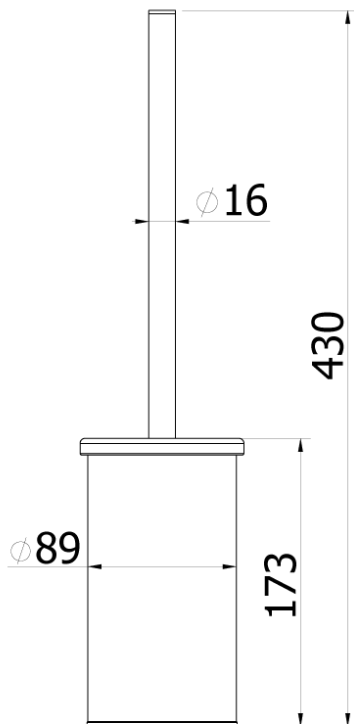

Milli Axon MK2 Wall Mount Toilet Brush Set Glass/Chrome

9505145

SPECIFICATIONS

Recommended Use	Domestic, Hotel & Commercial
Colour	Glass/Chrome
Material	Brass/Stainless Steel/Zinc Alloy

WARRANTY

Domestic Use Replacement Only 15 Years

Please refer to Warranty Page for full Terms and Conditions

Dimensions are nominal measurements only.

CLEANING RECOMMENDATIONS:

We recommend the use of soapy water or approved cleaners. This product should not be cleaned with abrasive materials. Damage caused by any improper treatment is not covered by the product warranty. Refer to Warranty Conditions

Disclaimer: Products in this specification manual must by regulation be installed by licensed and registered trade people. The manufacturer/distributor reserves the right to vary specifications or delete models from their range without prior notification. Dimensions are nominal measurements only. Dimensions and set-outs listed are correct at time of publication however the manufacturer/distributor takes no responsibility for printing errors.

Published 28/07/2021

To see the complete Milli range go to www.reece.com.au