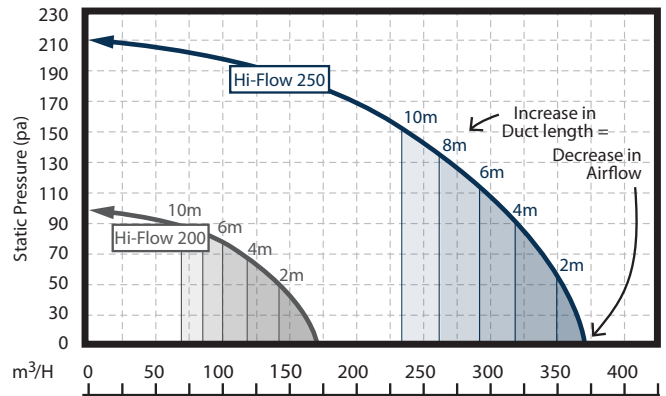

KADO

Kado Lux HiFlow 200 Exhaust Fan Square Matte Black

2020353

SPECIFICATIONS

Recommended Use	Domestic, Hotel & Commercial
Material	ABS Plastic/Stainless Steel
Weight	2.1 kg
Exhaust	30w Side Ducted
Air Extraction	175 m³/h
Air Outlet Size	100 mm
Cutout Size	240mm Round
Min Install Depth	220 mm
Electrical Connection	Plug in (plug & lead included)
IP Rating	IPX4

WARRANTY

Warranty - Domestic Use	7 Years
Spare Parts & Labour	24 Months

Please refer to Warranty Page for full Terms and Conditions

*Airbus airflow data may vary depending on style of fascia used.

Dimensions are nominal measurements only.

CLEANING RECOMMENDATIONS:

We recommend the use of soapy water or approved cleaners. This product should not be cleaned with abrasive materials. Damage caused by any improper treatment is not covered by the product warranty. Refer to Warranty Conditions

Disclaimer: Products in this specification manual must by regulation be installed by licensed and registered trade people. The manufacturer/distributor reserves the right to vary specifications or delete models from their range without prior notification. Dimensions are nominal measurements only. Dimensions and set-outs listed are correct at time of publication however the manufacturer/distributor takes no responsibility for printing errors.

Published 04/08/2021

To see the complete Kado range go to www.reece.com.au/bathrooms