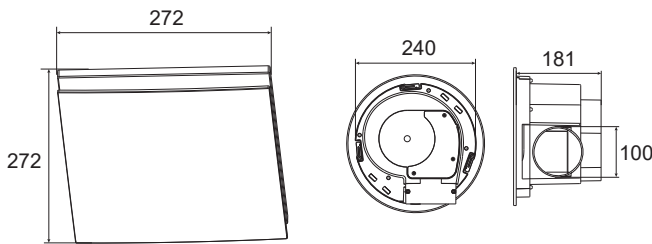

KADO

Kado Lux HiFlow 200 Exhaust Fan Square Matte Black

2020353

SPECIFICATIONS

Recommended Use	Domestic, Hotel & Commercial
Material	ABS Plastic/Stainless Steel
Weight	2.1 kg
Exhaust	30w Side Ducted
Air Extraction	175 m³/h
Air Outlet Size	100 mm
Cutout Size	240mm Round
Min Install Depth	220 mm
Electrical Connection	Plug in (plug & lead included)
IP Rating	IPX4

WARRANTY

Warranty - Domestic Use	7 Years
Spare Parts & Labour	24 Months

Please refer to Warranty Page for full Terms and Conditions

*Airbus airflow data may vary depending on style of fascia used.

Dimensions are nominal measurements only.

CLEANING RECOMMENDATIONS:

We recommend the use of soapy water or approved cleaners. This product should not be cleaned with abrasive materials. Damage caused by any improper treatment is not covered by the product warranty. Refer to Warranty Conditions

Disclaimer: Products in this specification manual must by regulation be installed by licensed and registered trade people. The manufacturer/distributor reserves the right to vary specifications or delete models from their range without prior notification. Dimensions are nominal measurements only. Dimensions and set-outs listed are correct at time of publication however the manufacturer/distributor takes no responsibility for printing errors.

Published 04/08/2021

To see the complete Kado range go to www.reece.com.au/bathrooms