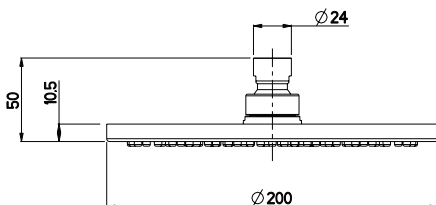

Nikles Techno Brass Shower Head 200mm (3*)

SPECIFICATIONS

Recommended Use	Domestic, Hotel & Commercial
Colour	Chrome
Recommended Pressure Range	150 - 500kPa
Max Continuous Working Pressure	500kPa
Max Continuous Working Temperature	60°C
Recommended Temperature	40°C
Suitable for Storage Tank Hot Water	Yes
Suitable for Continuous Flow Hot Water	Yes
Suitable for Gravity Feed Hot Water	No

Hot and Cold water inlet pressure should be equal

WARRANTY

Warranty - Domestic Use	15 Years
Spare Parts & Labour	12 Months

Please refer to Warranty Page for full Terms and Conditions

Dimensions are nominal measurements only.

Disclaimer: Products in this specification manual must by regulation be installed by licensed and registered trade people. The manufacturer/distributor reserves the right to vary specifications or delete models from their range without prior notification. Dimensions are nominal measurements only. Dimensions and set-outs listed are correct at time of publication however the manufacturer/distributor takes no responsibility for printing errors.