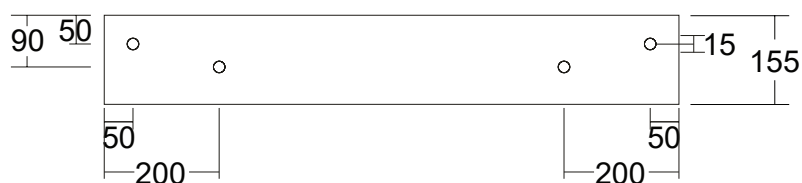

Neo 1000 Offset Wall Hung Basin

SPECIFICATIONS

Recommended Use	Domestic, Hotel & Commercial
Material	Solid Surface
Finish	Matt
Colour	White
Basin Type	Wall Hung
Basin Configuration	Left or Right Hand Bowl
Capacity	8 Litres
Weight	20 kg
Fixing	Bolted/screwed to wall by licensed trades person. Supplied with fixing bolts. Installer to determine appropriate wall fixing.
Tap Hole Availability	0 or 1 tap hole (tapware not included) Left hand bowl, right hand tap hole Right hand bowl, right hand tap hole
Overflow	Yes
Plug & Waste	Supplied with 32-40mm Chrome Pop-up Waste
Options	White Solid Surface Waste Cap Softskin colours available

WARRANTY

Warranty - Domestic Use	15 Years
Please refer to warranty page for full terms and conditions	

Dimensions are nominal measurements only.

Disclaimer: Products in this specification manual must by regulation be installed by licensed and registered trade people. The manufacturer/distributor reserves the right to vary specifications or delete models from their range without prior notification. Dimensions are nominal measurements only. Dimensions and set-outs listed are correct at time of publication however the manufacturer/distributor takes no responsibility for printing errors.