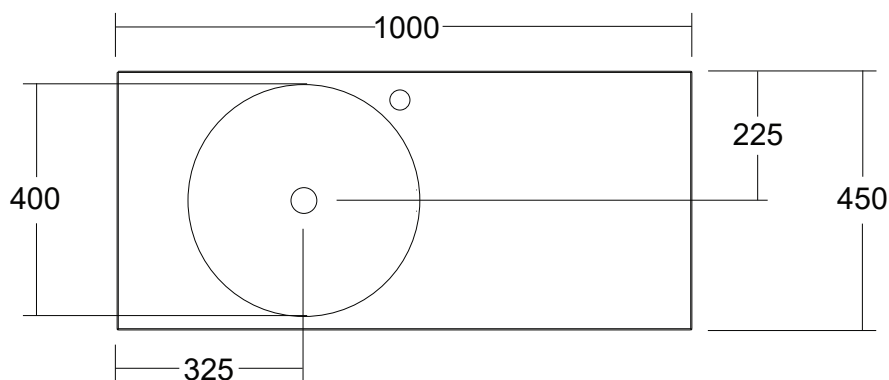

Neo 1000 Offset Wall Hung Basin

SPECIFICATIONS

Recommended Use	Domestic, Hotel & Commercial
Material	Solid Surface
Finish	Matt
Colour	White
Basin Type	Wall Hung
Basin Configuration	Left or Right Hand Bowl
Capacity	8 Litres
Weight	20 kg
Fixing	Bolted/screwed to wall by licensed trades person. Supplied with fixing bolts. Installer to determine appropriate wall fixing.
Tap Hole Availability	0 or 1 tap hole (tapware not included) Left hand bowl, right hand tap hole Right hand bowl, right hand tap hole
Overflow	Yes
Plug & Waste	Supplied with 32-40mm Chrome Pop-up Waste
Options	White Solid Surface Waste Cap Softskin colours available

WARRANTY

Warranty - Domestic Use	15 Years
Please refer to warranty page for full terms and conditions	

Dimensions are nominal measurements only.

Disclaimer: Products in this specification manual must by regulation be installed by licensed and registered trade people. The manufacturer/distributor reserves the right to vary specifications or delete models from their range without prior notification. Dimensions are nominal measurements only. Dimensions and set-outs listed are correct at time of publication however the manufacturer/distributor takes no responsibility for printing errors.

Published 03/08/2022