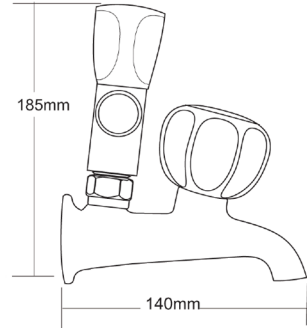

### TECHNICAL DETAILS

10 Year Warranty

Solid Metal Handles

European Non-Rising Headworks

Watermark/Codemark Certified

WELS Rating: Low/Unequal 2 Star; 11L/min

Line Drawing Representative of Product Dimensions  
See Image at left for actual Handle Style