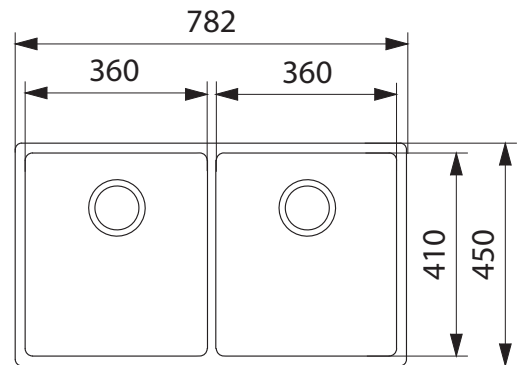

# TECHNICAL DATASHEET

BOW BXX 220-36/36

Product Category	Sinks
Finish	Stainless Steel
Installation	Inset/Undermount/ Flushmount
Range	BOW
Model	BXX 220-36/36
Warranty	50 Years

## PRODUCT INFORMATION

Dimensions	782 x 450mm
Cabinet Base	800mm
Bowl Size	360 x 410 x 200mm/28L (x2)
Bowl Radius	12mm
Cut-Out Size	Template
Cut-Out Template	Yes
Waste Outlet	Semi Integrated Waste
Overflow	No
Tap Holes	No
Remote Waste	No
Included Accessories	<b>1</b> <b>2</b> <b>3</b>