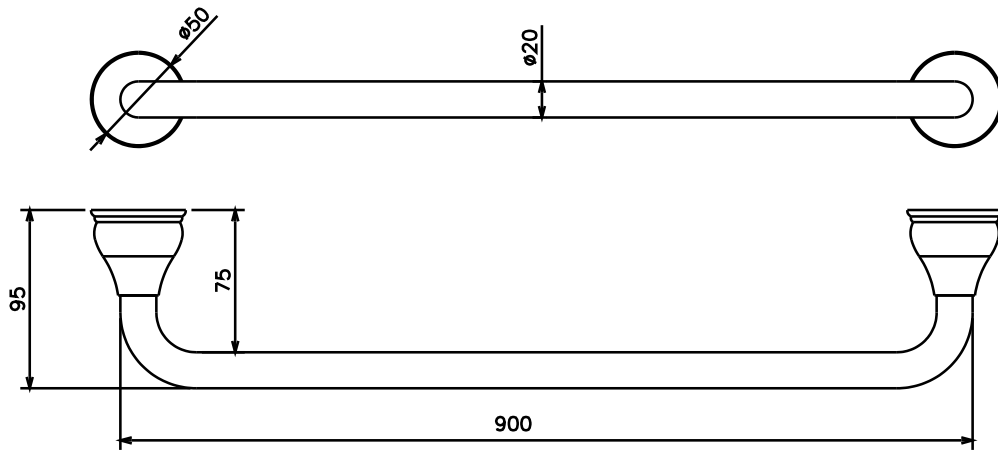

Milli Monument Edit Single Towel Rail 900mm Chrome

2265323

SPECIFICATIONS

Recommended Use	Domestic, Hotel & Commercial
Colour	Chrome
Material	Brass

WARRANTY

Replacement Only - Domestic Use 15 Years

Please refer to Warranty Page for full Terms and Conditions