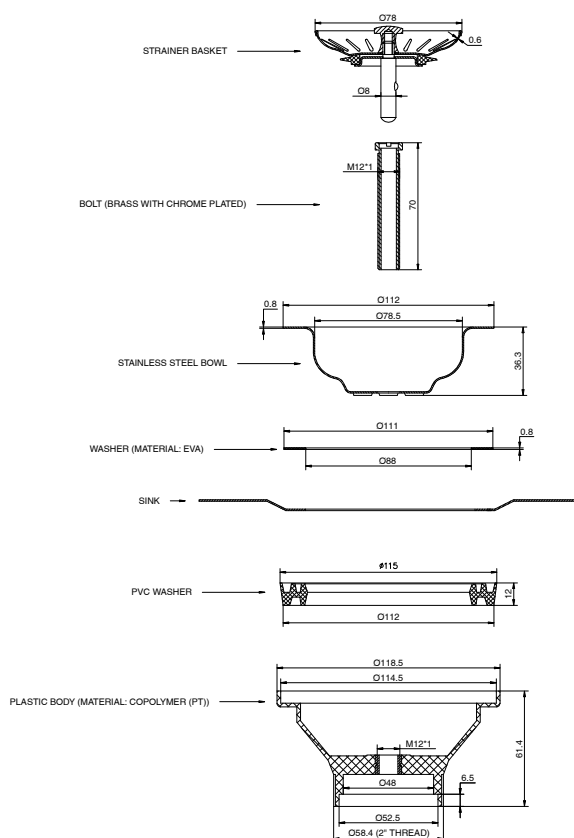

Memo Basket Plug & Waste 90mm x 50mm (Suits All Sinks) Black

9511258

SPECIFICATIONS

Recommended Use	Domestic, Hotel & Commercial
Material	Stainless Steel (304 Grade)
Colour	Black
Finish	Satin
Size	90mm x 50mm
Suitable for	This waste is suitable for a variety of different sink materials, including fireclay, granite, and stainless steel

WARRANTY

Replacement Only - Domestic Use	12 Months

Please refer to Warranty Page for full Terms and Conditions

Dimensions are nominal measurements only.

CLEANING RECOMMENDATIONS:

We recommend using a soft cloth or moist sponge with soapy water or mild detergent. Rinse with clean water, towel dry after cleaning. Clean regularly to protect surface finish. Do not use chemical or abrasive cleaners, avoid using a scrubbing brush or scourer sponge to clean. A soft brush can be used for hard to reach places. Damage caused by any improper treatment is not covered by the product warranty. Refer to Warranty Conditions.

Disclaimer: Products in this specification manual must by regulation be installed by licensed and registered trade people. The manufacturer/distributor reserves the right to vary specifications or delete models from their range without prior notification. Dimensions are nominal measurements only. Dimensions and set-outs listed are correct at time of publication however the manufacturer/distributor takes no responsibility for printing errors.

Published 07/06/2023

To see the complete Memo range go to
www.reece.com.au