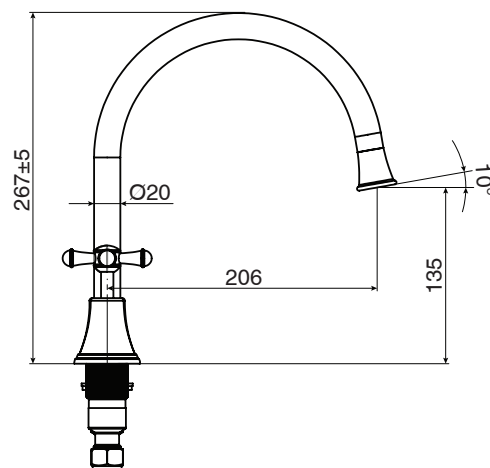

Posh

Posh Canterbury Hob Spa Set (4*)

SPECIFICATIONS	
Recommended Use	Domestic, hotel and commercial
Colour	Chrome
Colour Availability	Chrome, Brass Gold
Material	Brass - DR
Recommended Pressure Range	150 - 500 kPa
Max Continuous Working Pressure	500 kPa
Max Continuous Working Temperature	80 deg C
Suitable for Storage Tank Hot Water	Yes
Suitable for Continuous Flow Hot Water	Yes
Suitable for Gravity Feed Hot Water	No
WARRANTY	
Warranty - Domestic Use	10 Years
Spare Parts & Labour	12 Months
<i>Please refer to Warranty Page for full Terms and Conditions</i>	

Disclaimer: Products in this specification manual must by regulation be installed by licensed and registered trade people. The manufacturer/distributor reserves the right to vary specifications or delete models from their range without prior notification. Dimensions are nominal measurements only. Dimensions and set-outs listed are correct at time of publication however the manufacturer/distributor takes no responsibility for printing errors.