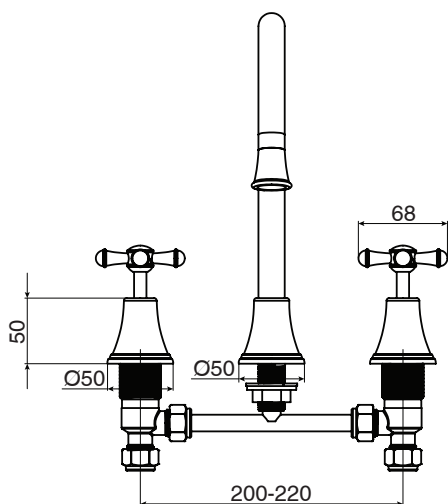

Posh

Posh Canterbury Hob Spa Set (4*)

SPECIFICATIONS	
Recommended Use	Domestic, hotel and commercial
Colour	Chrome
Colour Availability	Chrome, Brass Gold
Material	Brass - DR
Recommended Pressure Range	150 - 500 kPa
Max Continuous Working Pressure	500 kPa
Max Continuous Working Temperature	80 deg C
Suitable for Storage Tank Hot Water	Yes
Suitable for Continuous Flow Hot Water	Yes
Suitable for Gravity Feed Hot Water	No
WARRANTY	
Warranty - Domestic Use	10 Years
Spare Parts & Labour	12 Months
<i>Please refer to Warranty Page for full Terms and Conditions</i>	