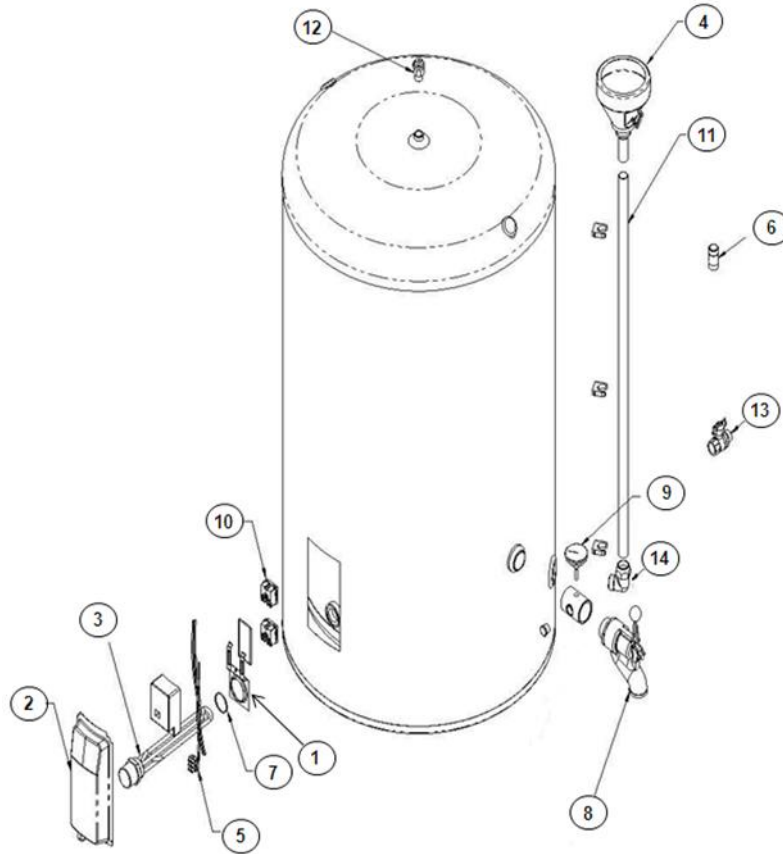

Rheem LP Dairy

LP Copper - Dairy DB series

Ite	Part No.	Description	Item	Part No.	Description
1	11599	Thermostat clamp	N/S	315782	Ferrule insert - sight glass
2	314165	Thermostat cover deep (pre March 2003)		310155	Crox nut 1" sight glass
	316466	Thermostat cover slim (post March 2003)		315036	O-ring - sight glass
3	319105	Element 3/6kW nickel plated (old 15180)		316197	O-Ring & Tap Washer
4	14924	Funnel		15176	Dairy kitset contains:-
5	014916	Wiring loom		14933	1 x socket tap
6	10151	Nipple 3/4"x 2"			1 x Plug 1/2 " BSP
7	10908	Element O-ring			1 x Tube spill extn
8	90343	Tap 40mm			1 x Funnel
9	14935	Thermometer			1 x Nipple 3/4 " x 2" barrel
10	315948	Thermostat kit (wiring loom & diagram)			1 x Thermometer
11	14907	Sight glass tube 250L - 955mm			1 x Valve ball 3/4 " BSP
	14909	Sight glass tube 350L - 1235mm			1 x Valve vacuum relief
	14910	Sight glass tube 450L & 600L			
12	315784	Vacuum relief valve AVH50			
13	10170	Ball valve 3/4"			
14	314942	Elbow brass 1"			