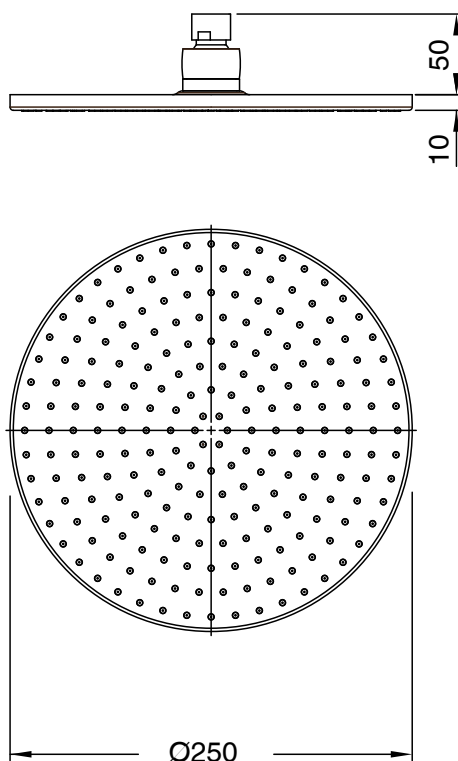

SUSSEX

Sussex Pure Shower Head 250mm PVD Brushed Bronze (3 Star)

9511160

SPECIFICATIONS

Recommended Use	Residential;Commercial
Colour Finish	Brushed Bronze
Primary Material	DR Brass
Recommended Pressure Range	150 - 500 kPa as per AS3500
Max Continuous Working Temperature (deg C)	65
Min Continuous Working Temperature (deg C)	1

WARRANTY

Residential Use (Years)	40
Commercial Use (Years)	10

Please refer to Sussex Warranty page for full Terms and Conditions

Dimensions are nominal measurements only.

CLEANING RECOMMENDATIONS:

We recommend the use of soapy water or approved cleaners. This product should not be cleaned with abrasive materials. Damage caused by any improper treatment is not covered by the product warranty. Refer to Warranty Conditions

Disclaimer: Products in this specification manual must by regulation be installed by licensed and registered trade people. The manufacturer/distributor reserves the right to vary specifications or delete models from their range without prior notification. Dimensions are nominal measurements only. Dimensions and set-outs listed are correct at time of publication however the manufacturer/distributor takes no responsibility for printing errors.

Published 31/03/2026

To see the complete Sussex range go to www.reece.com.au