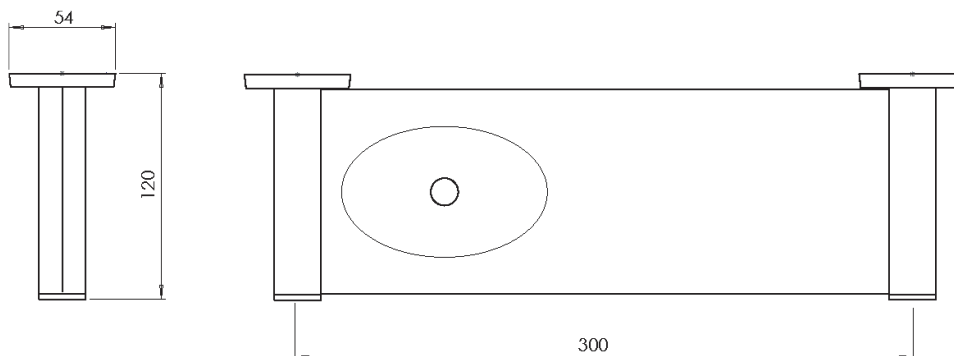

Phoenix Gen X Metal Shower Shelf Chrome

274289

SPECIFICATIONS	
Recommended Use	Domestic;Hotel;Commercial
Colour Finish	Polished Chrome
Primary Material	Brass
WARRANTY	
Replacement Only - Domestic Use (Years)	7
Parts Replacement Only (Years)	1
<i>Please refer to Warranty Page for full Terms and Conditions</i>	