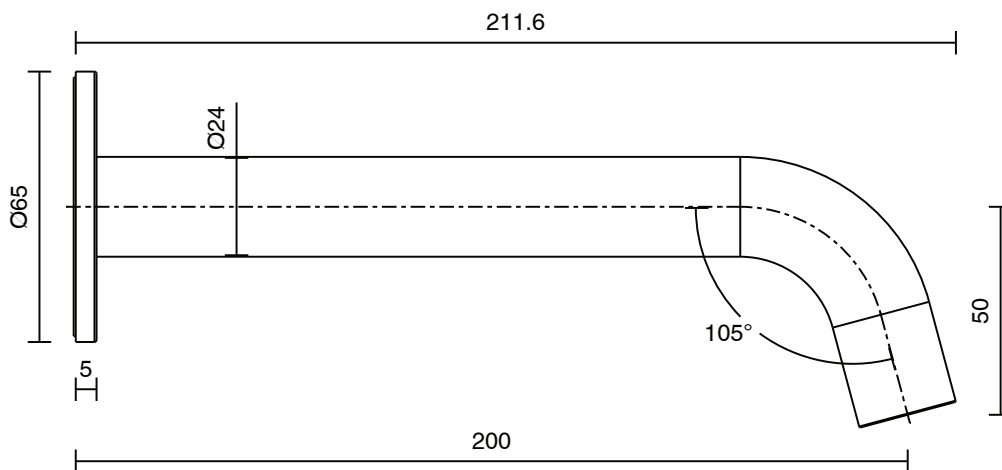

WARRANTY

Warranty - Domestic Use	10 Years
Spare Parts & Labour	12 Months

Please refer to Warranty Page for full Terms and Conditions