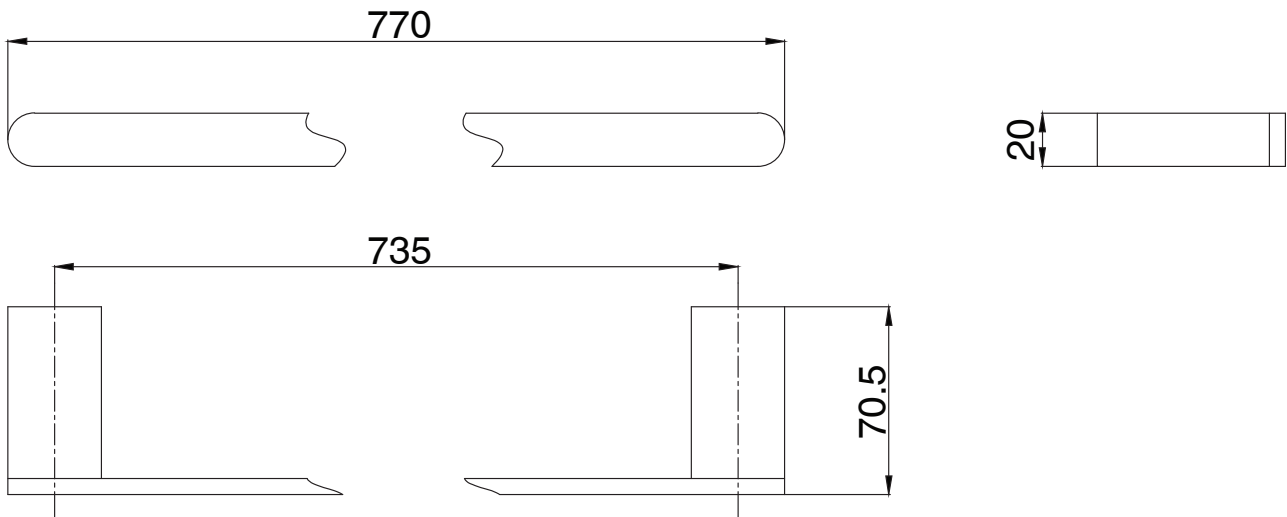

Mizu Soothe Single Towel Rail 750mm Brushed Nickel

2265117

SPECIFICATIONS	
Recommended Use	Domestic;Hotel;Commercial
Colour Finish	Brushed Nickel
Primary Material	Zinc
WARRANTY	
Replacement Only - Domestic Use (Years)	10
Parts Replacement Only (Years)	1
<i>Please refer to Warranty Page for full Terms and Conditions</i>	