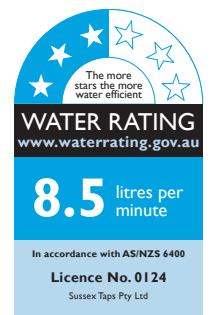

SUSSEX

Sussex Pure Hi-Rise Shower Square with 250mm Shower Head Matte Black (3 Star)

4202249

SPECIFICATIONS	
Recommended Use	Residential;Commercial
Colour Finish	Matte Black
Primary Material	DR Brass
Recommended Pressure Range	150 - 500 kPa as per AS3500
Max Continuous Working Temperature (deg C)	65
Min Continuous Working Temperature (deg C)	1
WARRANTY	
Residential Use (Years)	40
Commercial Use (Years)	10
<i>Please refer to Sussex Warranty page for full Terms and Conditions</i>	