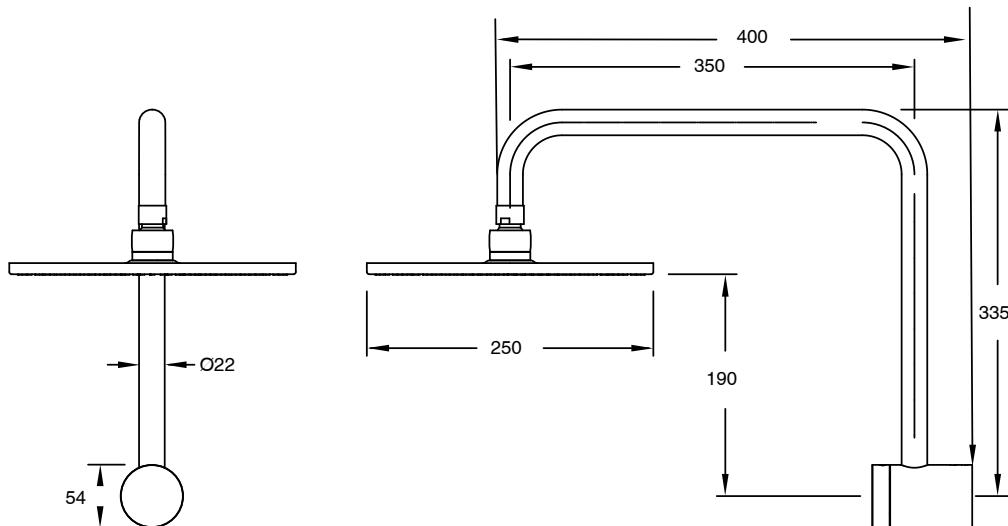

SUSSEX

Sussex Pure Hi-Rise Shower Square with 250mm Shower Head Matte Black (3 Star)

4202249

SPECIFICATIONS	
Recommended Use	Residential;Commercial
Colour Finish	Matte Black
Primary Material	DR Brass
Recommended Pressure Range	150 - 500 kPa as per AS3500
Max Continuous Working Temperature (deg C)	65
Min Continuous Working Temperature (deg C)	1
WARRANTY	
Residential Use (Years)	40
Commercial Use (Years)	10
<i>Please refer to Sussex Warranty page for full Terms and Conditions</i>	

Disclaimer: Products in this specification manual must by regulation be installed by licensed and registered trade people. The manufacturer/distributor reserves the right to vary specifications or delete models from their range without prior notification. Dimensions are nominal measurements only. Dimensions and set-outs listed are correct at time of publication however the manufacturer/distributor takes no responsibility for printing errors.