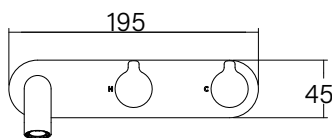

**Faucet Strommen Vara Wall Basin / Bath Hostess System Tap Right Hand 200mm Kit
Discovery Bronze (6 Star) Lead Free
40002**

SPECIFICATIONS

Recommended Use	Domestic; Commercial; Hotel
Colour Finish	Discovery Bronze
Primary Material	DR Brass
Recommended Pressure Range	300 - 500 kPa
Max Continuous Working Temperature (deg C)	65
Min Continuous Working Temperature (deg C)	5
Hot Water Unit Suitability	Storage Tank, Continuous Flow

WARRANTY

Warranty - Domestic Use (Years)	40
Spare Parts & Labour (Years)	10

Please refer to Warranty Page for full Terms and Conditions

Dimensions are nominal measurements only.

CLEANING RECOMMENDATIONS:

We recommend the use of soapy water or approved cleaners. This product should not be cleaned with abrasive materials. Damage caused by any improper treatment is not covered by the product warranty. Refer to Warranty Conditions

Disclaimer: Products in this specification manual must by regulation be installed by licensed and registered trade people. The manufacturer/distributor reserves the right to vary specifications or delete models from their range without prior notification. Dimensions are nominal measurements only. Dimensions and set-outs listed are correct at time of publication however the manufacturer/distributor takes no responsibility for printing errors.

Published 11/02/2026

To see the complete Faucet Strommen Vara range go to www.reece.com.au