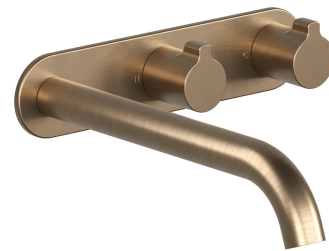

**Faucet Strommen Vara Wall Basin / Bath Hostess System Tap Right Hand 200mm Kit
Discovery Bronze (6 Star) Lead Free
40002**

SPECIFICATIONS

Recommended Use	Domestic; Commercial; Hotel
Colour Finish	Discovery Bronze
Primary Material	DR Brass
Recommended Pressure Range	300 - 500 kPa
Max Continuous Working Temperature (deg C)	65
Min Continuous Working Temperature (deg C)	5
Hot Water Unit Suitability	Storage Tank, Continuous Flow

WARRANTY

Warranty - Domestic Use (Years)	40
Spare Parts & Labour (Years)	10

Please refer to Warranty Page for full Terms and Conditions

Dimensions are nominal measurements only.

CLEANING RECOMMENDATIONS:

We recommend the use of soapy water or approved cleaners. This product should not be cleaned with abrasive materials. Damage caused by any improper treatment is not covered by the product warranty. Refer to Warranty Conditions

Disclaimer: Products in this specification manual must by regulation be installed by licensed and registered trade people. The manufacturer/distributor reserves the right to vary specifications or delete models from their range without prior notification. Dimensions are nominal measurements only. Dimensions and set-outs listed are correct at time of publication however the manufacturer/distributor takes no responsibility for printing errors.

Published 11/02/2026

To see the complete Faucet Strommen Vara range go to www.reece.com.au