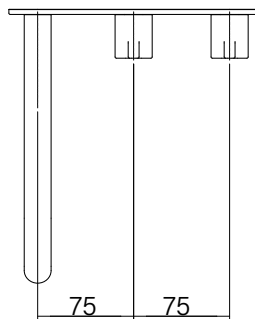

**Faucet Strommen Vara Wall Basin / Bath Hostess System Tap Right Hand 200mm Kit
Discovery Bronze (6 Star) Lead Free
40002**

SPECIFICATIONS

Recommended Use	Domestic; Commercial; Hotel
Colour Finish	Discovery Bronze
Primary Material	DR Brass
Recommended Pressure Range	300 - 500 kPa
Max Continuous Working Temperature (deg C)	65
Min Continuous Working Temperature (deg C)	5
Hot Water Unit Suitability	Storage Tank, Continuous Flow

WARRANTY

Warranty - Domestic Use (Years)	40
Spare Parts & Labour (Years)	10

Please refer to Warranty Page for full Terms and Conditions

Dimensions are nominal measurements only.

CLEANING RECOMMENDATIONS:

We recommend the use of soapy water or approved cleaners. This product should not be cleaned with abrasive materials. Damage caused by any improper treatment is not covered by the product warranty. Refer to Warranty Conditions

Disclaimer: Products in this specification manual must by regulation be installed by licensed and registered trade people. The manufacturer/distributor reserves the right to vary specifications or delete models from their range without prior notification. Dimensions are nominal measurements only. Dimensions and set-outs listed are correct at time of publication however the manufacturer/distributor takes no responsibility for printing errors.

Published 11/02/2026

To see the complete Faucet Strommen Vara range go to www.reece.com.au