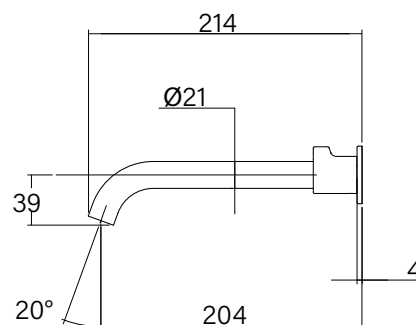

**Faucet Strommen Vara Wall Basin / Bath Hostess System Tap Right Hand 200mm Kit
Discovery Bronze (6 Star) Lead Free
40002**

SPECIFICATIONS

Recommended Use	Domestic; Commercial; Hotel
Colour Finish	Discovery Bronze
Primary Material	DR Brass
Recommended Pressure Range	300 - 500 kPa
Max Continuous Working Temperature (deg C)	65
Min Continuous Working Temperature (deg C)	5
Hot Water Unit Suitability	Storage Tank, Continuous Flow

WARRANTY

Warranty - Domestic Use (Years)	40
Spare Parts & Labour (Years)	10

Please refer to Warranty Page for full Terms and Conditions

Dimensions are nominal measurements only.

CLEANING RECOMMENDATIONS:

We recommend the use of soapy water or approved cleaners. This product should not be cleaned with abrasive materials. Damage caused by any improper treatment is not covered by the product warranty. Refer to Warranty Conditions

Disclaimer: Products in this specification manual must by regulation be installed by licensed and registered trade people. The manufacturer/distributor reserves the right to vary specifications or delete models from their range without prior notification. Dimensions are nominal measurements only. Dimensions and set-outs listed are correct at time of publication however the manufacturer/distributor takes no responsibility for printing errors.

Published 11/02/2026

To see the complete Faucet Strommen Vara range go to www.reece.com.au