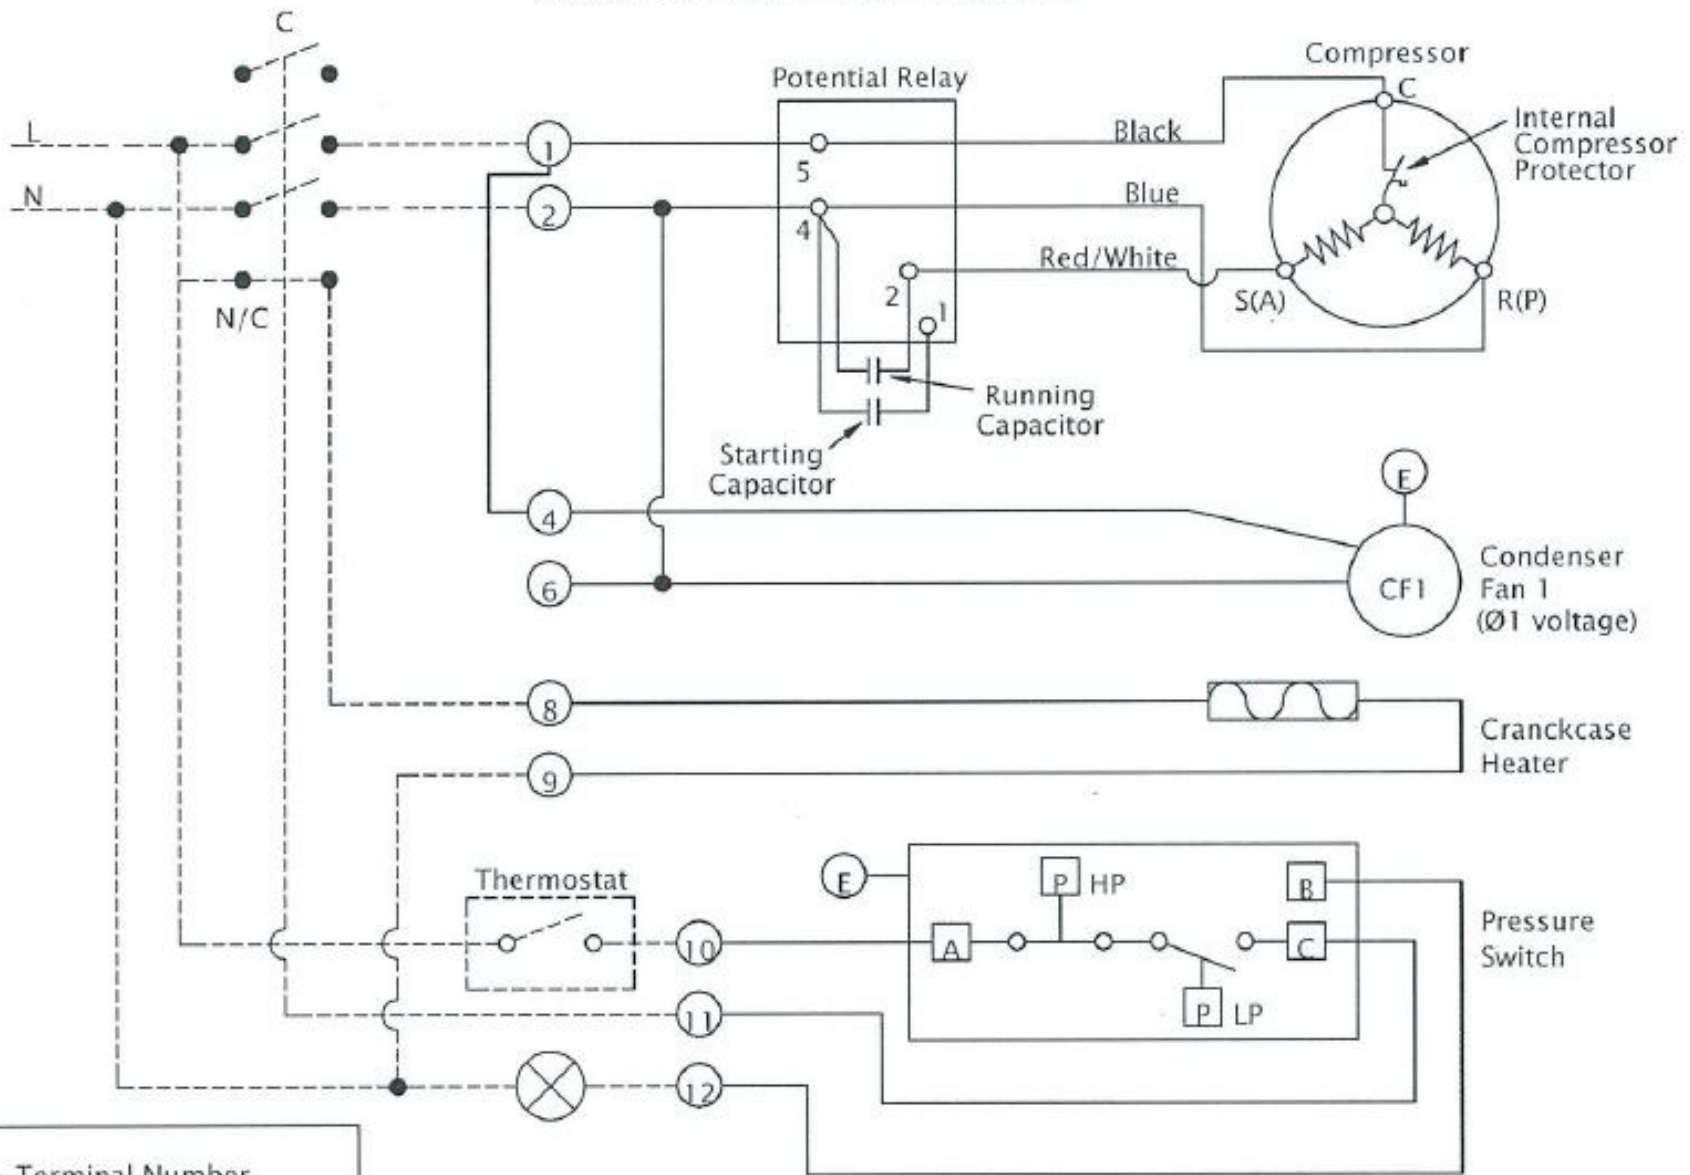

MODEL FH SINGLE FAN (CSR)

- - Terminal Number
- - Suggested Field Wiring
- C - Contactor
- ⊗ - Fault Lamp

Note :
 Crankcase heater is self regulating so switching off during compressor operation is not mandatory. Condenser fan supply with 1 phase voltage.