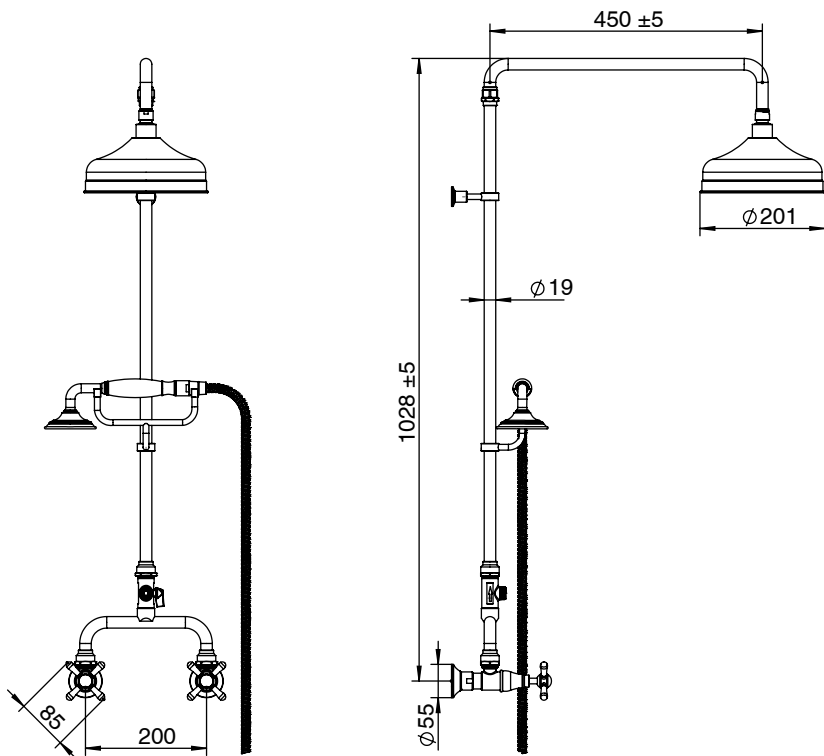

Milli Monument Edit Exposed Twin Telephone Shower Set Cross Handles Matte Black (3 Star)

4204493

SPECIFICATIONS

Recommended Use	Domestic, Hotel & Commercial
Colour	Matte Black
Finish	Matte
Material	DR Brass
Recommended Pressure Range	150 - 500 kPa
Maximum Continuous Working Temperature	80 deg C
Suitable for Storage Tank Hot Water	Yes
Suitable for Continuous Flow Hot Water	Yes
Suitable for Gravity Feed Hot Water	No

WARRANTY

Warranty - Domestic Use	15 Years
Spare Parts & Labour	12 Months

Please refer to Warranty Page for full Terms and Conditions

Dimensions are nominal measurements only.

CLEANING RECOMMENDATIONS:

We recommend the use of soapy water or approved cleaners. This product should not be cleaned with abrasive materials. Damage caused by any improper treatment is not covered by the product warranty. Refer to Warranty Conditions

Disclaimer: Products in this specification manual must by regulation be installed by licensed and registered trade people. The manufacturer/distributor reserves the right to vary specifications or delete models from their range without prior notification. Dimensions are nominal measurements only. Dimensions and set-outs listed are correct at time of publication however the manufacturer/distributor takes no responsibility for printing errors.

Published 05/10/2022

To see the complete Milli range go to www.reece.com.au