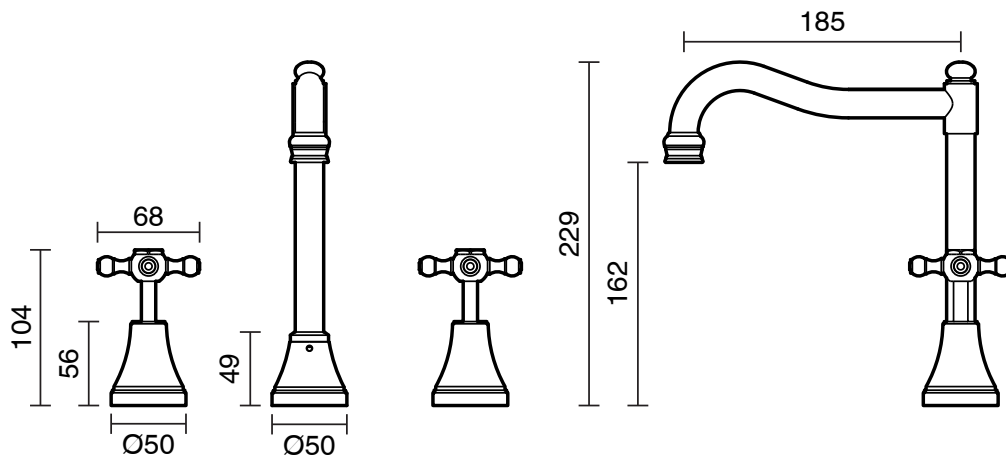

KADO

Kado Era Swivel Hob English Sink Set Cross Handles Chrome (5 Star)

2263710

SPECIFICATIONS

Recommended Use	Domestic, Hotel & Commercial
Colour	Chrome
Finish	Polished
Material	DR Brass
Recommended Pressure Range	150 - 500 kPa
Maximum Continuous Working Temperature	80 deg C
Suitable for Storage Tank Hot Water	Yes
Suitable for Continuous Flow Hot Water	Yes
Suitable for Gravity Feed Hot Water	No

WARRANTY

Warranty - Domestic Use	10 Years
Spare Parts & Labour	12 Months

Please refer to Warranty Page for full Terms and Conditions

Dimensions are nominal measurements only.

CLEANING RECOMMENDATIONS:

We recommend the use of soapy water or approved cleaners. This product should not be cleaned with abrasive materials. Damage caused by any improper treatment is not covered by the product warranty. Refer to Warranty Conditions

Disclaimer: Products in this specification manual must by regulation be installed by licensed and registered trade people. The manufacturer/distributor reserves the right to vary specifications or delete models from their range without prior notification. Dimensions are nominal measurements only. Dimensions and set-outs listed are correct at time of publication however the manufacturer/distributor takes no responsibility for printing errors.

Published 12/10/2023

To see the complete Kado range go to www.reece.com.au