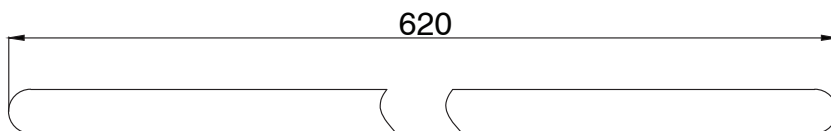

mizu

Mizu Soothe Double Towel Rail 600mm Brushed Gunmetal

2265129

SPECIFICATIONS

Recommended Use	Domestic;Hotel;Commercial
Colour Finish	Brushed Gunmetal
Primary Material	Zinc

WARRANTY

Replacement Only - Domestic Use (Years)	10

Parts Replacement Only (Years)	1

Please refer to Warranty Page for full Terms and Conditions

Dimensions are nominal measurements only.

CLEANING RECOMMENDATIONS:

We recommend the use of soapy water or approved cleaners. This product should not be cleaned with abrasive materials. Damage caused by any improper treatment is not covered by the product warranty. Refer to Warranty Conditions

Disclaimer: Products in this specification manual must by regulation be installed by licensed and registered trade people. The manufacturer/distributor reserves the right to vary specifications or delete models from their range without prior notification. Dimensions are nominal measurements only. Dimensions and set-outs listed are correct at time of publication however the manufacturer/distributor takes no responsibility for printing errors.

Published 25/11/2024

To see the complete Mizu range go to
www.reece.com.au