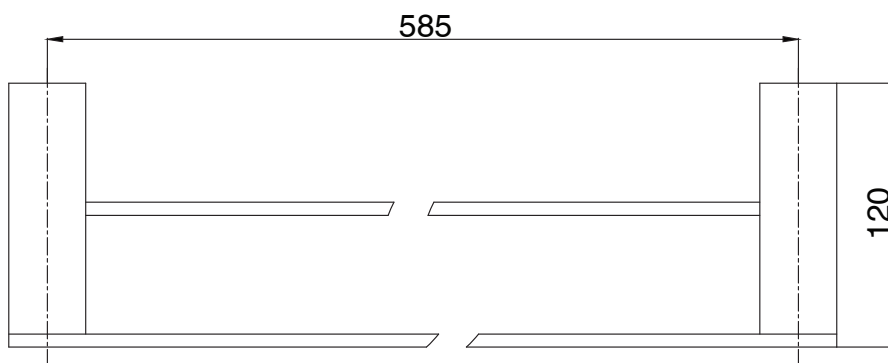

mizu

Mizu Soothe Double Towel Rail 600mm Brushed Gunmetal

2265129

SPECIFICATIONS

Recommended Use	Domestic;Hotel;Commercial
Colour Finish	Brushed Gunmetal
Primary Material	Zinc

WARRANTY

Replacement Only - Domestic Use (Years)	10

Parts Replacement Only (Years)	1

Please refer to Warranty Page for full Terms and Conditions

Dimensions are nominal measurements only.

CLEANING RECOMMENDATIONS:

We recommend the use of soapy water or approved cleaners. This product should not be cleaned with abrasive materials. Damage caused by any improper treatment is not covered by the product warranty. Refer to Warranty Conditions

Disclaimer: Products in this specification manual must by regulation be installed by licensed and registered trade people. The manufacturer/distributor reserves the right to vary specifications or delete models from their range without prior notification. Dimensions are nominal measurements only. Dimensions and set-outs listed are correct at time of publication however the manufacturer/distributor takes no responsibility for printing errors.

Published 25/11/2024

To see the complete Mizu range go to
www.reece.com.au