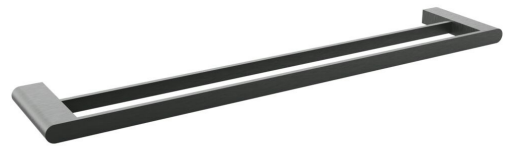

mizu

Mizu Soothe Double Towel Rail 600mm Brushed Gunmetal

2265129

SPECIFICATIONS

Recommended Use	Domestic;Hotel;Commercial
Colour Finish	Brushed Gunmetal
Primary Material	Zinc

WARRANTY

Replacement Only - Domestic Use (Years)	10

Parts Replacement Only (Years)	1

Please refer to Warranty Page for full Terms and Conditions

Dimensions are nominal measurements only.

CLEANING RECOMMENDATIONS:

We recommend the use of soapy water or approved cleaners. This product should not be cleaned with abrasive materials. Damage caused by any improper treatment is not covered by the product warranty. Refer to Warranty Conditions

Disclaimer: Products in this specification manual must by regulation be installed by licensed and registered trade people. The manufacturer/distributor reserves the right to vary specifications or delete models from their range without prior notification. Dimensions are nominal measurements only. Dimensions and set-outs listed are correct at time of publication however the manufacturer/distributor takes no responsibility for printing errors.

Published 25/11/2024

To see the complete Mizu range go to
www.reece.com.au