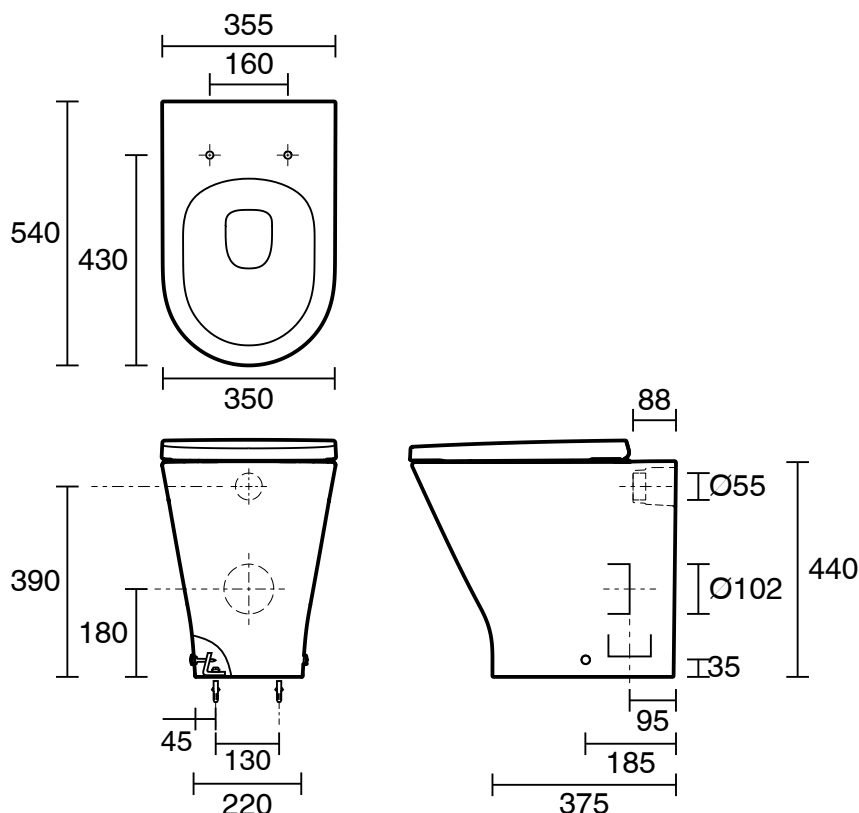

Roca The Gap Round Back to Wall Rimless Overheight Pan with Soft Close Quick Release Thick Seat White (4 Star)

10041

SPECIFICATIONS

Recommended Use	Domestic, Hotel & Commercial
Pan Colour	White
Pan Material	Vitreous China
Toilet Seat Material	Supralit
Weight of Pan	28.5 kg
Rim Configuration	Rimless
Pan Outlet Type	Universal S & P
Fixing Bolts	Included

WARRANTY

Warranty - Domestic Use	15 Years
Spare Parts & Labour	12 Months

Please refer to Warranty Page for full Terms and Conditions

Dimensions are nominal measurements only.

CLEANING RECOMMENDATIONS:

We recommend the use of soapy water or approved cleaners. This product should not be cleaned with abrasive materials. Damage caused by any improper treatment is not covered by the product warranty. Refer to Warranty Conditions

Disclaimer: Products in this specification manual must by regulation be installed by licensed and registered trade people. The manufacturer/distributor reserves the right to vary specifications or delete models from their range without prior notification. Dimensions are nominal measurements only. Dimensions and set-outs listed are correct at time of publication however the manufacturer/distributor takes no responsibility for printing errors.

Published 19/07/2024