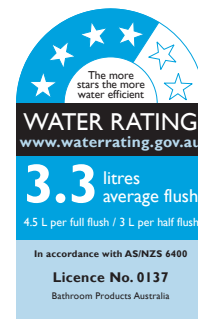

To see the complete Roca range go to www.reece.com.au/bathrooms