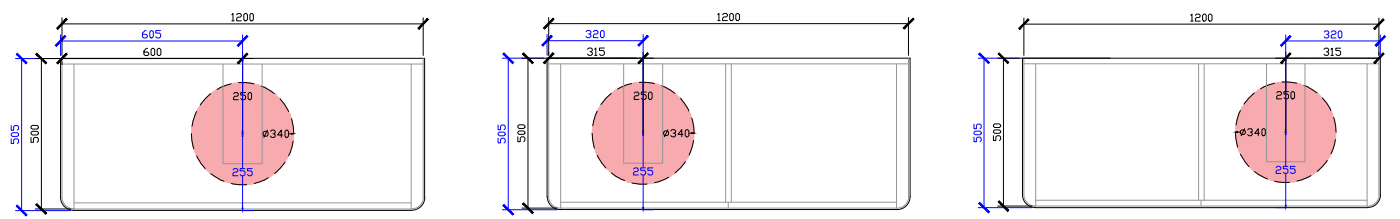

Published 16/02/2024

Cloud I Semi Inset Vanity with Legs

STANDARD SIZES

600mm

**DOOR WITH INTERNAL FIXED SHELF
 **NOT SUITABLE FOR WALL TO WALL

1000mm

INTERNAL VIEW for all sizes

SIDE VIEW for all sizes

801-1000mm

1001-1200mm

- **DOOR WITH INTERNAL FIXED SHELF
- **NOT SUITABLE FOR WALL TO WALL
- **FOR CUSTOM MEASUREMENTS - PLEASE CONTACT ZUSTER DIRECTLY

SIDE VIEW for all sizes

Cloud I Semi Inset Vanity with Legs

CUSTOM DEPTH

1201-1500mm

1501-1800mm

1801-2000mm

Cloud I Semi Inset Vanity with Legs

ROCA INSPIRA SOFT SQUARE SEMI-INSET & ROCA INSPIRA ROUND SEMI-INSET
340DIA CORIAN CUTOUT

600W: CENTRAL ONLY

*CORIAN TOP EXTENDS 5MM ON LEFT, RIGHT AND FRONT FOR BULLNOSE EDGE DETAIL

1000W: CENTRAL | OFFSET LEFT & RIGHT

1200W: CENTRAL | OFFSET LEFT & RIGHT

1500W: CENTRAL & DOUBLE BASIN | OFFSET LEFT & RIGHT

Cloud I Semi Inset Vanity with Legs

ROCA INSPIRA SOFT SQUARE SEMI-INSET & ROCA INSPIRA ROUND SEMI-INSET
340DIA CORIAN CUTOUT