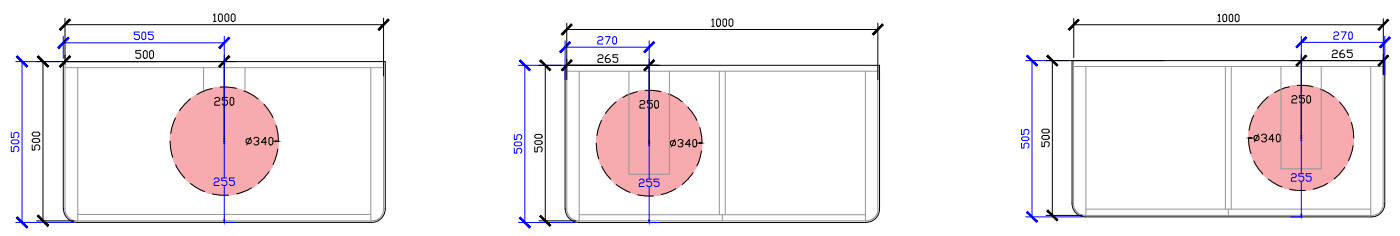

Published 16/02/2024

Cloud I Semi Inset Vanity with Legs

STANDARD SIZES

600mm

**DOOR WITH INTERNAL FIXED SHELF
 **NOT SUITABLE FOR WALL TO WALL

1000mm

INTERNAL VIEW for all sizes

SIDE VIEW for all sizes

801-1000mm

1001-1200mm

- **DOOR WITH INTERNAL FIXED SHELF
- **NOT SUITABLE FOR WALL TO WALL
- **FOR CUSTOM MEASUREMENTS - PLEASE CONTACT ZUSTER DIRECTLY

SIDE VIEW for all sizes

Cloud I Semi Inset Vanity with Legs

CUSTOM DEPTH

1201-1500mm

1501-1800mm

1801-2000mm

Cloud I Semi Inset Vanity with Legs

ROCA INSPIRA SOFT SQUARE SEMI-INSET & ROCA INSPIRA ROUND SEMI-INSET
340DIA CORIAN CUTOUT

600W: CENTRAL ONLY

*CORIAN TOP EXTENDS 5MM ON LEFT, RIGHT AND FRONT FOR BULLNOSE EDGE DETAIL

1000W: CENTRAL | OFFSET LEFT & RIGHT

1200W: CENTRAL | OFFSET LEFT & RIGHT

1500W: CENTRAL & DOUBLE BASIN | OFFSET LEFT & RIGHT

Cloud I Semi Inset Vanity with Legs

ROCA INSPIRA SOFT SQUARE SEMI-INSET & ROCA INSPIRA ROUND SEMI-INSET
340DIA CORIAN CUTOUT