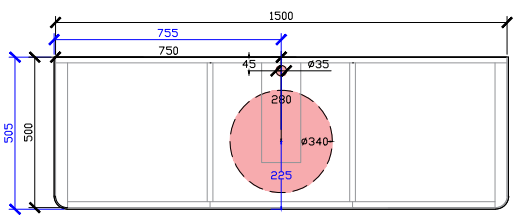

Published 16/02/2024

Cloud I Semi Inset Vanity with Legs

STANDARD SIZES

600mm

**DOOR WITH INTERNAL FIXED SHELF
 **NOT SUITABLE FOR WALL TO WALL

1000mm

INTERNAL VIEW for all sizes

SIDE VIEW for all sizes

1800W: CENTRAL & DOUBLE BASIN | OFFSET LEFT & RIGHT

*CORIAN TOP EXTENDS 5MM ON LEFT, RIGHT AND FRONT FOR BULLNOSE EDGE DETAIL

Cloud I Semi Inset Vanity with Legs

ROCA INSPIRA SOFT SQUARE SEMI-INSET & ROCA INSPIRA ROUND SEMI-INSET
340DIA CORIAN CUTOUT + TAPHOLE 35DIA

600W: CENTRAL ONLY

*CORIAN TOP EXTENDS 5MM ON LEFT, RIGHT AND FRONT FOR BULLNOSE EDGE DETAIL

1000W: CENTRAL | OFFSET LEFT & RIGHT

1200W: CENTRAL | OFFSET LEFT & RIGHT

1500W: CENTRAL & DOUBLE BASIN | OFFSET LEFT & RIGHT

Cloud I Semi Inset Vanity with Legs

ROCA INSPIRA SOFT SQUARE SEMI-INSET & ROCA INSPIRA ROUND SEMI-INSET
340DIA CORIAN CUTOUT + TAPHOLE 35DIA

1800W: CENTRAL & DOUBLE BASIN | OFFSET LEFT & RIGHT

*CORIAN TOP EXTENDS 5MM ON LEFT, RIGHT AND FRONT FOR BULLNOSE EDGE DETAIL