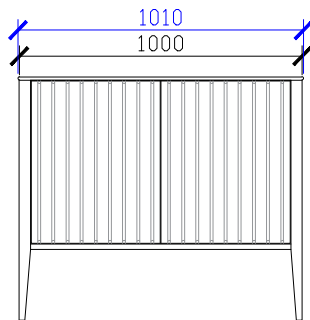

CUSTOM SIZES

	CL1-SEM601-800	CL1-SEM801-1000	CL1-SEM1001-1200	CL1-SEM1201-1500	CL1-SEM1501-1800	CL1-SEM1801-2000
Width (mm)	601-800	801-1000	1001-1200	1201-1500	1501-1800	1801-2000
Depth (mm)	400-550	400-550	400-550	400-550	400-550	400-550
Height (mm)	800-900	800-900	800-900	800-900	800-900	800-900
Number of Doors	2	2	2	2	3	3
Basin Options	1	1	1	1	1-2	1-2

Published 16/02/2024

Cloud I Semi Inset Vanity with Legs

STANDARD SIZES

600mm

**DOOR WITH INTERNAL FIXED SHELF
 **NOT SUITABLE FOR WALL TO WALL

1000mm

INTERNAL VIEW for all sizes

SIDE VIEW for all sizes

1200mm

Cloud I Semi Inset Vanity with Legs

STANDARD SIZES

1500mm

1800mm

Cloud I Semi Inset Vanity with Legs

CUSTOM SIZES

601-800mm

801-1000mm

1001-1200mm

- **DOOR WITH INTERNAL FIXED SHELF
- **NOT SUITABLE FOR WALL TO WALL
- **FOR CUSTOM MEASUREMENTS - PLEASE CONTACT ZUSTER DIRECTLY

SIDE VIEW for all sizes

Cloud I Semi Inset Vanity with Legs