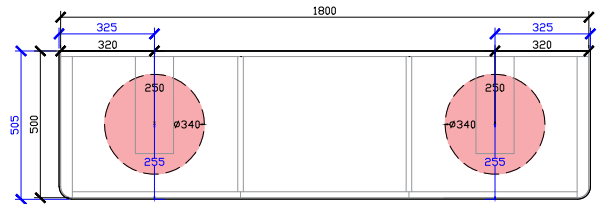

801-1000mm

1001-1200mm

- **DOOR WITH INTERNAL FIXED SHELF
- **NOT SUITABLE FOR WALL TO WALL
- **FOR CUSTOM MEASUREMENTS - PLEASE CONTACT ZUSTER DIRECTLY

SIDE VIEW for all sizes

Cloud I Semi Inset Vanity with Legs

CUSTOM DEPTH

1201-1500mm

1501-1800mm

1801-2000mm

Cloud I Semi Inset Vanity with Legs

ROCA INSPIRA SOFT SQUARE SEMI-INSET & ROCA INSPIRA ROUND SEMI-INSET
340DIA CORIAN CUTOUT

600W: CENTRAL ONLY

*CORIAN TOP EXTENDS 5MM ON LEFT, RIGHT AND FRONT FOR BULLNOSE EDGE DETAIL

1000W: CENTRAL | OFFSET LEFT & RIGHT

1200W: CENTRAL | OFFSET LEFT & RIGHT

1500W: CENTRAL & DOUBLE BASIN | OFFSET LEFT & RIGHT

Cloud I Semi Inset Vanity with Legs

ROCA INSPIRA SOFT SQUARE SEMI-INSET & ROCA INSPIRA ROUND SEMI-INSET
340DIA CORIAN CUTOUT

1800W: CENTRAL & DOUBLE BASIN | OFFSET LEFT & RIGHT

*CORIAN TOP EXTENDS 5MM ON LEFT, RIGHT AND FRONT FOR BULLNOSE EDGE DETAIL

Cloud I Semi Inset Vanity with Legs

ROCA INSPIRA SOFT SQUARE SEMI-INSET & ROCA INSPIRA ROUND SEMI-INSET
340DIA CORIAN CUTOUT + TAPHOLE 35DIA