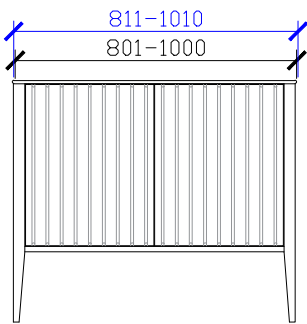

Published 16/02/2024

Cloud I Semi Inset Vanity with Legs

STANDARD SIZES

600mm

**DOOR WITH INTERNAL FIXED SHELF
 **NOT SUITABLE FOR WALL TO WALL

1000mm

INTERNAL VIEW for all sizes

SIDE VIEW for all sizes

1200mm

Cloud I Semi Inset Vanity with Legs

STANDARD SIZES

1500mm

1800mm

Cloud I Semi Inset Vanity with Legs

CUSTOM SIZES

601-800mm

801-1000mm

1001-1200mm

- **DOOR WITH INTERNAL FIXED SHELF
- **NOT SUITABLE FOR WALL TO WALL
- **FOR CUSTOM MEASUREMENTS - PLEASE CONTACT ZUSTER DIRECTLY

SIDE VIEW for all sizes

Cloud I Semi Inset Vanity with Legs