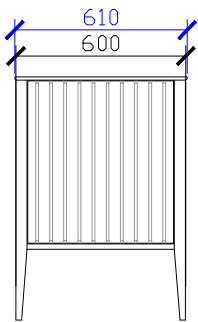

CUSTOM SIZES

	CL1-SEM601-800	CL1-SEM801-1000	CL1-SEM1001-1200	CL1-SEM1201-1500	CL1-SEM1501-1800	CL1-SEM1801-2000
Width (mm)	601-800	801-1000	1001-1200	1201-1500	1501-1800	1801-2000
Depth (mm)	400-550	400-550	400-550	400-550	400-550	400-550
Height (mm)	800-900	800-900	800-900	800-900	800-900	800-900
Number of Doors	2	2	2	2	3	3
Basin Options	1	1	1	1	1-2	1-2

Published 16/02/2024

Cloud I Semi Inset Vanity with Legs

STANDARD SIZES

600mm

**DOOR WITH INTERNAL FIXED SHELF
 **NOT SUITABLE FOR WALL TO WALL

1000mm

INTERNAL VIEW for all sizes

SIDE VIEW for all sizes

1200mm

Cloud I Semi Inset Vanity with Legs

STANDARD SIZES

1500mm

1800mm

Cloud I Semi Inset Vanity with Legs

CUSTOM SIZES

601-800mm