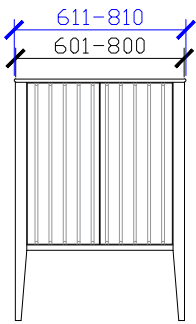

Published 16/02/2024

Cloud I Semi Inset Vanity with Legs

STANDARD SIZES

600mm

**DOOR WITH INTERNAL FIXED SHELF
 **NOT SUITABLE FOR WALL TO WALL

1000mm

INTERNAL VIEW for all sizes

SIDE VIEW for all sizes

1200mm

Cloud I Semi Inset Vanity with Legs

STANDARD SIZES

1500mm

1800mm

Cloud I Semi Inset Vanity with Legs

CUSTOM SIZES

601-800mm

801-1000mm

1001-1200mm

- **DOOR WITH INTERNAL FIXED SHELF
- **NOT SUITABLE FOR WALL TO WALL
- **FOR CUSTOM MEASUREMENTS - PLEASE CONTACT ZUSTER DIRECTLY

SIDE VIEW for all sizes

Cloud I Semi Inset Vanity with Legs