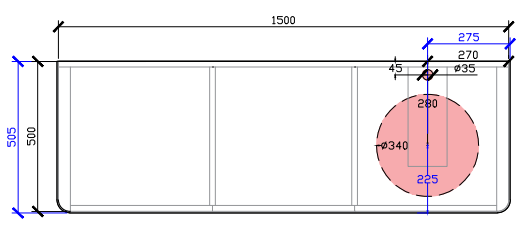

Published 16/02/2024

Cloud I Semi Inset Vanity with Legs

STANDARD SIZES

600mm

**DOOR WITH INTERNAL FIXED SHELF
 **NOT SUITABLE FOR WALL TO WALL

1000mm

INTERNAL VIEW for all sizes

SIDE VIEW for all sizes

801-1000mm

1001-1200mm

- **DOOR WITH INTERNAL FIXED SHELF
- **NOT SUITABLE FOR WALL TO WALL
- **FOR CUSTOM MEASUREMENTS - PLEASE CONTACT ZUSTER DIRECTLY

SIDE VIEW for all sizes

Cloud I Semi Inset Vanity with Legs

1800W: CENTRAL & DOUBLE BASIN | OFFSET LEFT & RIGHT

*CORIAN TOP EXTENDS 5MM ON LEFT, RIGHT AND FRONT FOR BULLNOSE EDGE DETAIL

Cloud I Semi Inset Vanity with Legs

ROCA INSPIRA SOFT SQUARE SEMI-INSET & ROCA INSPIRA ROUND SEMI-INSET
340DIA CORIAN CUTOUT + TAPHOLE 35DIA

600W: CENTRAL ONLY

*CORIAN TOP EXTENDS 5MM ON LEFT, RIGHT AND FRONT FOR BULLNOSE EDGE DETAIL

1000W: CENTRAL | OFFSET LEFT & RIGHT

1200W: CENTRAL | OFFSET LEFT & RIGHT

1500W: CENTRAL & DOUBLE BASIN | OFFSET LEFT & RIGHT