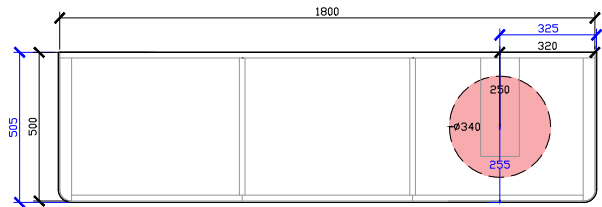

801-1000mm

1001-1200mm

- **DOOR WITH INTERNAL FIXED SHELF
- **NOT SUITABLE FOR WALL TO WALL
- **FOR CUSTOM MEASUREMENTS - PLEASE CONTACT ZUSTER DIRECTLY

SIDE VIEW for all sizes

Cloud I Semi Inset Vanity with Legs

CUSTOM DEPTH

1201-1500mm

1501-1800mm

1801-2000mm

Cloud I Semi Inset Vanity with Legs

ROCA INSPIRA SOFT SQUARE SEMI-INSET & ROCA INSPIRA ROUND SEMI-INSET
340DIA CORIAN CUTOUT

600W: CENTRAL ONLY

*CORIAN TOP EXTENDS 5MM ON LEFT, RIGHT AND FRONT FOR BULLNOSE EDGE DETAIL

1000W: CENTRAL | OFFSET LEFT & RIGHT

1200W: CENTRAL | OFFSET LEFT & RIGHT

1500W: CENTRAL & DOUBLE BASIN | OFFSET LEFT & RIGHT

Cloud I Semi Inset Vanity with Legs

ROCA INSPIRA SOFT SQUARE SEMI-INSET & ROCA INSPIRA ROUND SEMI-INSET
340DIA CORIAN CUTOUT

1800W: CENTRAL & DOUBLE BASIN | OFFSET LEFT & RIGHT

*CORIAN TOP EXTENDS 5MM ON LEFT, RIGHT AND FRONT FOR BULLNOSE EDGE DETAIL

Cloud I Semi Inset Vanity with Legs

ROCA INSPIRA SOFT SQUARE SEMI-INSET & ROCA INSPIRA ROUND SEMI-INSET
340DIA CORIAN CUTOUT + TAPHOLE 35DIA