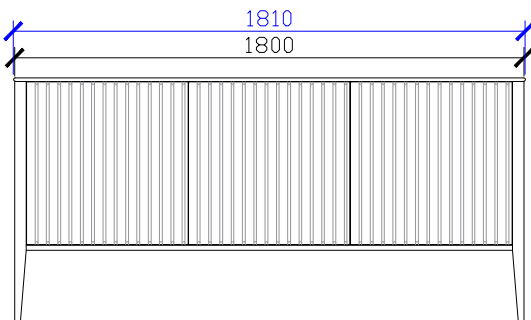

Published 16/02/2024

Cloud I Semi Inset Vanity with Legs

STANDARD SIZES

600mm

**DOOR WITH INTERNAL FIXED SHELF
 **NOT SUITABLE FOR WALL TO WALL

1000mm

INTERNAL VIEW for all sizes

SIDE VIEW for all sizes

1200mm

Cloud I Semi Inset Vanity with Legs

STANDARD SIZES

1500mm

1800mm

Cloud I Semi Inset Vanity with Legs

CUSTOM SIZES

601-800mm

801-1000mm

1001-1200mm

- **DOOR WITH INTERNAL FIXED SHELF
- **NOT SUITABLE FOR WALL TO WALL
- **FOR CUSTOM MEASUREMENTS - PLEASE CONTACT ZUSTER DIRECTLY

SIDE VIEW for all sizes

Cloud I Semi Inset Vanity with Legs