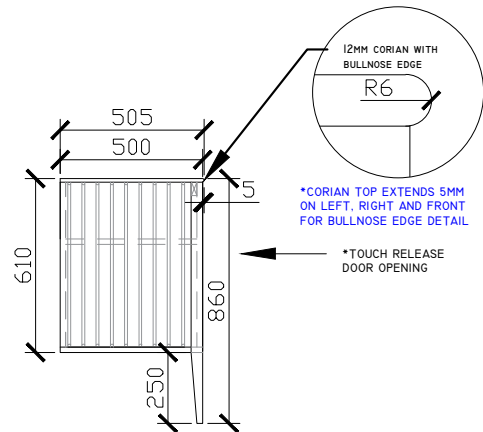

CUSTOM SIZES

	CL1-SEM601-800	CL1-SEM801-1000	CL1-SEM1001-1200	CL1-SEM1201-1500	CL1-SEM1501-1800	CL1-SEM1801-2000
Width (mm)	601-800	801-1000	1001-1200	1201-1500	1501-1800	1801-2000
Depth (mm)	400-550	400-550	400-550	400-550	400-550	400-550
Height (mm)	800-900	800-900	800-900	800-900	800-900	800-900
Number of Doors	2	2	2	2	3	3
Basin Options	1	1	1	1	1-2	1-2

Published 16/02/2024

Cloud I Semi Inset Vanity with Legs

STANDARD SIZES

600mm

**DOOR WITH INTERNAL FIXED SHELF
 **NOT SUITABLE FOR WALL TO WALL

1000mm

INTERNAL VIEW for all sizes

SIDE VIEW for all sizes

1200mm

Cloud I Semi Inset Vanity with Legs

STANDARD SIZES

1500mm

1800mm

Cloud I Semi Inset Vanity with Legs

CUSTOM SIZES

601-800mm