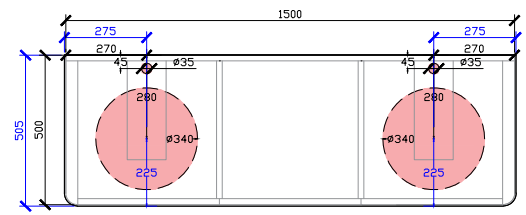

Published 16/02/2024

Cloud I Semi Inset Vanity with Legs

STANDARD SIZES

600mm

**DOOR WITH INTERNAL FIXED SHELF
 **NOT SUITABLE FOR WALL TO WALL

1000mm

INTERNAL VIEW for all sizes

SIDE VIEW for all sizes

801-1000mm

1001-1200mm

- **DOOR WITH INTERNAL FIXED SHELF
- **NOT SUITABLE FOR WALL TO WALL
- **FOR CUSTOM MEASUREMENTS - PLEASE CONTACT ZUSTER DIRECTLY

SIDE VIEW for all sizes

Cloud I Semi Inset Vanity with Legs

1800W: CENTRAL & DOUBLE BASIN | OFFSET LEFT & RIGHT

*CORIAN TOP EXTENDS 5MM ON LEFT, RIGHT AND FRONT FOR BULLNOSE EDGE DETAIL

Cloud I Semi Inset Vanity with Legs

ROCA INSPIRA SOFT SQUARE SEMI-INSET & ROCA INSPIRA ROUND SEMI-INSET
340DIA CORIAN CUTOUT + TAPHOLE 35DIA

600W: CENTRAL ONLY

*CORIAN TOP EXTENDS 5MM ON LEFT, RIGHT AND FRONT FOR BULLNOSE EDGE DETAIL

1000W: CENTRAL | OFFSET LEFT & RIGHT

1200W: CENTRAL | OFFSET LEFT & RIGHT

1500W: CENTRAL & DOUBLE BASIN | OFFSET LEFT & RIGHT