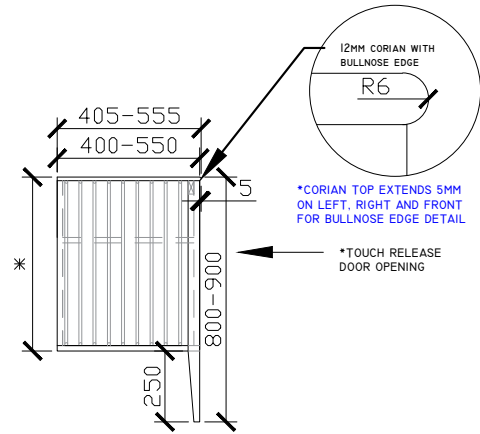

Published 16/02/2024

Cloud I Semi Inset Vanity with Legs

STANDARD SIZES

600mm

**DOOR WITH INTERNAL FIXED SHELF
 **NOT SUITABLE FOR WALL TO WALL

1000mm

INTERNAL VIEW for all sizes

SIDE VIEW for all sizes

1200mm

Cloud I Semi Inset Vanity with Legs

STANDARD SIZES

1500mm

1800mm

Cloud I Semi Inset Vanity with Legs

CUSTOM SIZES

601-800mm

801-1000mm

1001-1200mm

- **DOOR WITH INTERNAL FIXED SHELF
- **NOT SUITABLE FOR WALL TO WALL
- **FOR CUSTOM MEASUREMENTS - PLEASE CONTACT ZUSTER DIRECTLY

SIDE VIEW for all sizes

Cloud I Semi Inset Vanity with Legs