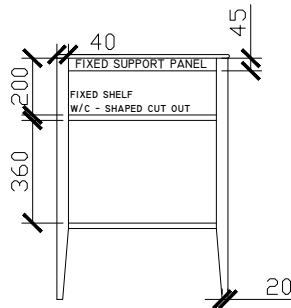

CUSTOM SIZES

	CL1-SEM601-800	CL1-SEM801-1000	CL1-SEM1001-1200	CL1-SEM1201-1500	CL1-SEM1501-1800	CL1-SEM1801-2000
Width (mm)	601-800	801-1000	1001-1200	1201-1500	1501-1800	1801-2000
Depth (mm)	400-550	400-550	400-550	400-550	400-550	400-550
Height (mm)	800-900	800-900	800-900	800-900	800-900	800-900
Number of Doors	2	2	2	2	3	3
Basin Options	1	1	1	1	1-2	1-2

Published 16/02/2024

Cloud I Semi Inset Vanity with Legs

STANDARD SIZES

600mm

**DOOR WITH INTERNAL FIXED SHELF
 **NOT SUITABLE FOR WALL TO WALL

1000mm

INTERNAL VIEW for all sizes

SIDE VIEW for all sizes