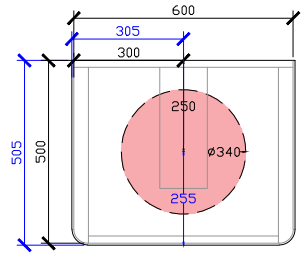

Published 16/02/2024

Cloud I Semi Inset Vanity with Legs

STANDARD SIZES

600mm

**DOOR WITH INTERNAL FIXED SHELF
 **NOT SUITABLE FOR WALL TO WALL

1000mm

INTERNAL VIEW for all sizes

SIDE VIEW for all sizes

1200mm

Cloud I Semi Inset Vanity with Legs

STANDARD SIZES

1500mm

1800mm

Cloud I Semi Inset Vanity with Legs

CUSTOM SIZES

601-800mm

801-1000mm

1001-1200mm

- **DOOR WITH INTERNAL FIXED SHELF
- **NOT SUITABLE FOR WALL TO WALL
- **FOR CUSTOM MEASUREMENTS - PLEASE CONTACT ZUSTER DIRECTLY

SIDE VIEW for all sizes

Cloud I Semi Inset Vanity with Legs

CUSTOM DEPTH

1201-1500mm

1501-1800mm

1801-2000mm

Cloud I Semi Inset Vanity with Legs

ROCA INSPIRA SOFT SQUARE SEMI-INSET & ROCA INSPIRA ROUND SEMI-INSET
340DIA CORIAN CUTOUT

600W: CENTRAL ONLY

*CORIAN TOP EXTENDS 5MM ON LEFT, RIGHT AND FRONT FOR BULLNOSE EDGE DETAIL