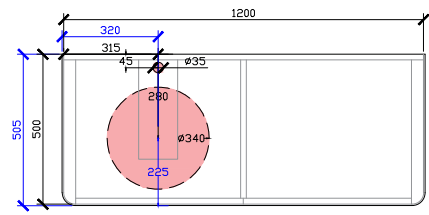

Published 16/02/2024

Cloud I Semi Inset Vanity with Legs

STANDARD SIZES

600mm

**DOOR WITH INTERNAL FIXED SHELF
 **NOT SUITABLE FOR WALL TO WALL

1000mm

INTERNAL VIEW for all sizes

SIDE VIEW for all sizes

801-1000mm

1001-1200mm

- **DOOR WITH INTERNAL FIXED SHELF
- **NOT SUITABLE FOR WALL TO WALL
- **FOR CUSTOM MEASUREMENTS - PLEASE CONTACT ZUSTER DIRECTLY

SIDE VIEW for all sizes

Cloud I Semi Inset Vanity with Legs

1800W: CENTRAL & DOUBLE BASIN | OFFSET LEFT & RIGHT

*CORIAN TOP EXTENDS 5MM ON LEFT, RIGHT AND FRONT FOR BULLNOSE EDGE DETAIL

Cloud I Semi Inset Vanity with Legs

ROCA INSPIRA SOFT SQUARE SEMI-INSET & ROCA INSPIRA ROUND SEMI-INSET
340DIA CORIAN CUTOUT + TAPHOLE 35DIA

600W: CENTRAL ONLY

*CORIAN TOP EXTENDS 5MM ON LEFT, RIGHT AND FRONT FOR BULLNOSE EDGE DETAIL

1000W: CENTRAL | OFFSET LEFT & RIGHT

1200W: CENTRAL | OFFSET LEFT & RIGHT

1500W: CENTRAL & DOUBLE BASIN | OFFSET LEFT & RIGHT