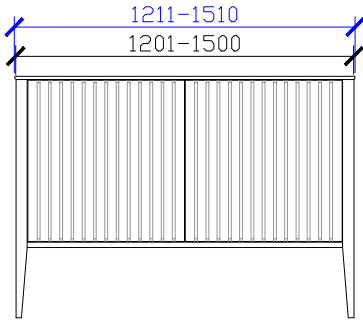

Published 16/02/2024

Cloud I Semi Inset Vanity with Legs

STANDARD SIZES

600mm

**DOOR WITH INTERNAL FIXED SHELF
 **NOT SUITABLE FOR WALL TO WALL

1000mm

INTERNAL VIEW for all sizes

SIDE VIEW for all sizes

1200mm

Cloud I Semi Inset Vanity with Legs

STANDARD SIZES

1500mm

1800mm

Cloud I Semi Inset Vanity with Legs

CUSTOM SIZES

601-800mm

801-1000mm

1001-1200mm

- **DOOR WITH INTERNAL FIXED SHELF
- **NOT SUITABLE FOR WALL TO WALL
- **FOR CUSTOM MEASUREMENTS - PLEASE CONTACT ZUSTER DIRECTLY

SIDE VIEW for all sizes

Cloud I Semi Inset Vanity with Legs

CUSTOM DEPTH

1201-1500mm

1501-1800mm

1801-2000mm

Cloud I Semi Inset Vanity with Legs

ROCA INSPIRA SOFT SQUARE SEMI-INSET & ROCA INSPIRA ROUND SEMI-INSET
340DIA CORIAN CUTOUT

600W: CENTRAL ONLY

*CORIAN TOP EXTENDS 5MM ON LEFT, RIGHT AND FRONT FOR BULLNOSE EDGE DETAIL