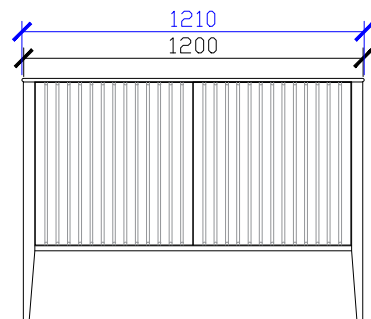

Published 16/02/2024

Cloud I Semi Inset Vanity with Legs

STANDARD SIZES

600mm

**DOOR WITH INTERNAL FIXED SHELF
 **NOT SUITABLE FOR WALL TO WALL

1000mm

INTERNAL VIEW for all sizes

SIDE VIEW for all sizes

1200mm

Cloud I Semi Inset Vanity with Legs

STANDARD SIZES

1500mm

1800mm

Cloud I Semi Inset Vanity with Legs

CUSTOM SIZES

601-800mm