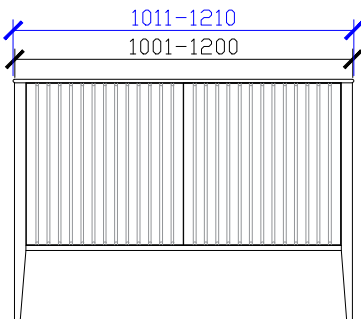

Published 16/02/2024

Cloud I Semi Inset Vanity with Legs

STANDARD SIZES

600mm

**DOOR WITH INTERNAL FIXED SHELF
 **NOT SUITABLE FOR WALL TO WALL

1000mm

INTERNAL VIEW for all sizes

SIDE VIEW for all sizes

1200mm

Cloud I Semi Inset Vanity with Legs

STANDARD SIZES

1500mm

1800mm

Cloud I Semi Inset Vanity with Legs

CUSTOM SIZES

601-800mm

801-1000mm

1001-1200mm

- **DOOR WITH INTERNAL FIXED SHELF
- **NOT SUITABLE FOR WALL TO WALL
- **FOR CUSTOM MEASUREMENTS - PLEASE CONTACT ZUSTER DIRECTLY

SIDE VIEW for all sizes

Cloud I Semi Inset Vanity with Legs