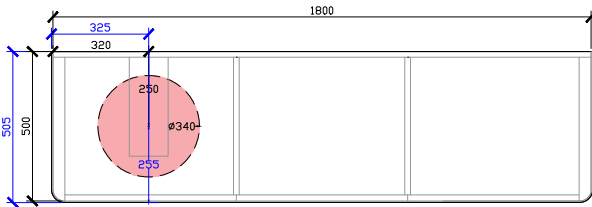

Published 16/02/2024

Cloud I Semi Inset Vanity with Legs

STANDARD SIZES

600mm

**DOOR WITH INTERNAL FIXED SHELF
 **NOT SUITABLE FOR WALL TO WALL

1000mm

INTERNAL VIEW for all sizes

SIDE VIEW for all sizes

CUSTOM DEPTH

1201-1500mm

1501-1800mm

1801-2000mm

Cloud I Semi Inset Vanity with Legs

ROCA INSPIRA SOFT SQUARE SEMI-INSET & ROCA INSPIRA ROUND SEMI-INSET
340DIA CORIAN CUTOUT

600W: CENTRAL ONLY

*CORIAN TOP EXTENDS 5MM ON LEFT, RIGHT AND FRONT FOR BULLNOSE EDGE DETAIL

1000W: CENTRAL | OFFSET LEFT & RIGHT

1200W: CENTRAL | OFFSET LEFT & RIGHT

1500W: CENTRAL & DOUBLE BASIN | OFFSET LEFT & RIGHT

Cloud I Semi Inset Vanity with Legs

ROCA INSPIRA SOFT SQUARE SEMI-INSET & ROCA INSPIRA ROUND SEMI-INSET
340DIA CORIAN CUTOUT

1800W: CENTRAL & DOUBLE BASIN | OFFSET LEFT & RIGHT

*CORIAN TOP EXTENDS 5MM ON LEFT, RIGHT AND FRONT FOR BULLNOSE EDGE DETAIL

Cloud I Semi Inset Vanity with Legs

ROCA INSPIRA SOFT SQUARE SEMI-INSET & ROCA INSPIRA ROUND SEMI-INSET
340DIA CORIAN CUTOUT + TAPHOLE 35DIA