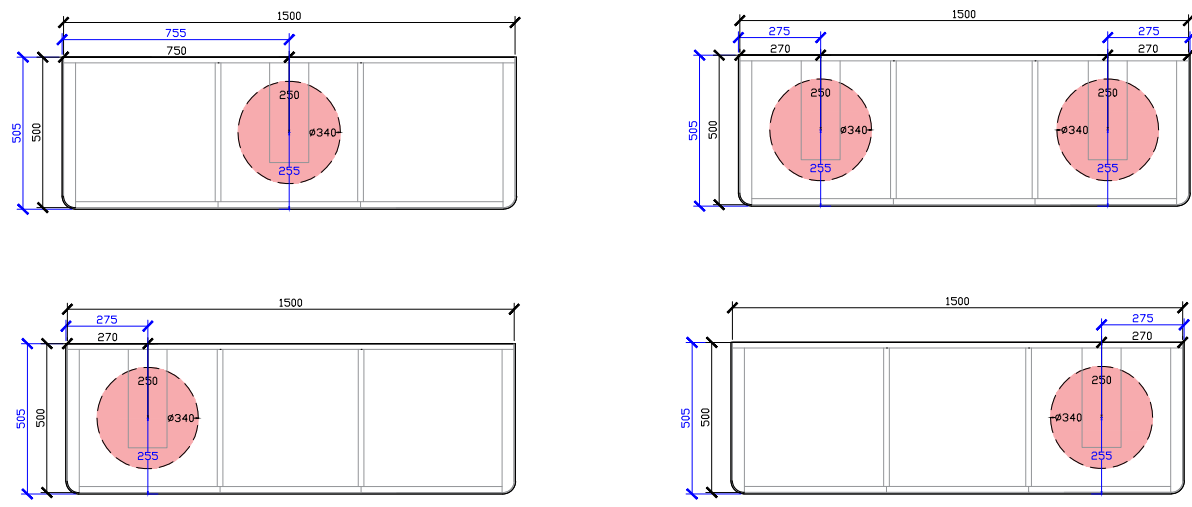

1500W: CENTRAL & DOUBLE BASIN | OFFSET LEFT & RIGHT