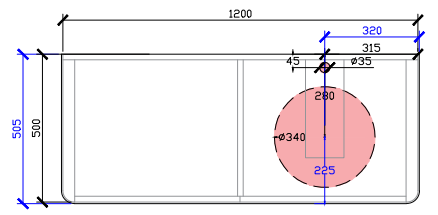

Published 16/02/2024

Cloud I Semi Inset Vanity with Legs

STANDARD SIZES

600mm

**DOOR WITH INTERNAL FIXED SHELF
 **NOT SUITABLE FOR WALL TO WALL

1000mm

INTERNAL VIEW for all sizes

SIDE VIEW for all sizes

1800W: CENTRAL & DOUBLE BASIN | OFFSET LEFT & RIGHT

*CORIAN TOP EXTENDS 5MM ON LEFT, RIGHT AND FRONT FOR BULLNOSE EDGE DETAIL

Cloud I Semi Inset Vanity with Legs

ROCA INSPIRA SOFT SQUARE SEMI-INSET & ROCA INSPIRA ROUND SEMI-INSET
340DIA CORIAN CUTOUT + TAPHOLE 35DIA

600W: CENTRAL ONLY

*CORIAN TOP EXTENDS 5MM ON LEFT, RIGHT AND FRONT FOR BULLNOSE EDGE DETAIL

1000W: CENTRAL | OFFSET LEFT & RIGHT

1200W: CENTRAL | OFFSET LEFT & RIGHT

1500W: CENTRAL & DOUBLE BASIN | OFFSET LEFT & RIGHT

Cloud I Semi Inset Vanity with Legs

ROCA INSPIRA SOFT SQUARE SEMI-INSET & ROCA INSPIRA ROUND SEMI-INSET
340DIA CORIAN CUTOUT + TAPHOLE 35DIA

1800W: CENTRAL & DOUBLE BASIN | OFFSET LEFT & RIGHT

*CORIAN TOP EXTENDS 5MM ON LEFT, RIGHT AND FRONT FOR BULLNOSE EDGE DETAIL