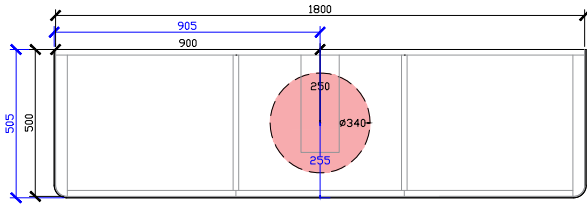

Cloud I Semi Inset Vanity with Legs

ROCA INSPIRA SOFT SQUARE SEMI-INSET & ROCA INSPIRA ROUND SEMI-INSET
340DIA CORIAN CUTOUT

1800W: CENTRAL & DOUBLE BASIN | OFFSET LEFT & RIGHT

*CORIAN TOP EXTENDS 5MM ON LEFT, RIGHT AND FRONT FOR BULLNOSE EDGE DETAIL