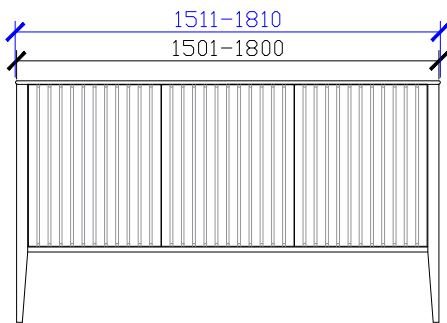

1501-1800mm