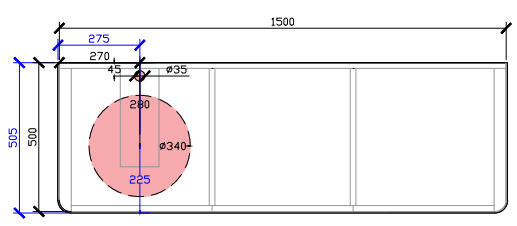

Published 16/02/2024

Cloud I Semi Inset Vanity with Legs

STANDARD SIZES

600mm

**DOOR WITH INTERNAL FIXED SHELF
 **NOT SUITABLE FOR WALL TO WALL

1000mm

INTERNAL VIEW for all sizes

SIDE VIEW for all sizes

1800W: CENTRAL & DOUBLE BASIN | OFFSET LEFT & RIGHT

*CORIAN TOP EXTENDS 5MM ON LEFT, RIGHT AND FRONT FOR BULLNOSE EDGE DETAIL

Cloud I Semi Inset Vanity with Legs

ROCA INSPIRA SOFT SQUARE SEMI-INSET & ROCA INSPIRA ROUND SEMI-INSET
340DIA CORIAN CUTOUT + TAPHOLE 35DIA

600W: CENTRAL ONLY

*CORIAN TOP EXTENDS 5MM ON LEFT, RIGHT AND FRONT FOR BULLNOSE EDGE DETAIL

1000W: CENTRAL | OFFSET LEFT & RIGHT

1200W: CENTRAL | OFFSET LEFT & RIGHT

1500W: CENTRAL & DOUBLE BASIN | OFFSET LEFT & RIGHT

Cloud I Semi Inset Vanity with Legs

ROCA INSPIRA SOFT SQUARE SEMI-INSET & ROCA INSPIRA ROUND SEMI-INSET
340DIA CORIAN CUTOUT + TAPHOLE 35DIA

1800W: CENTRAL & DOUBLE BASIN | OFFSET LEFT & RIGHT

*CORIAN TOP EXTENDS 5MM ON LEFT, RIGHT AND FRONT FOR BULLNOSE EDGE DETAIL