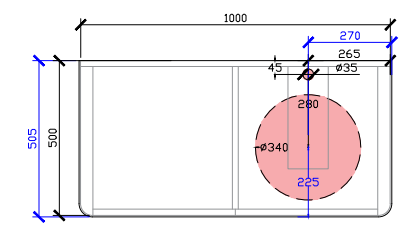

Published 16/02/2024

Cloud I Semi Inset Vanity with Legs

STANDARD SIZES

600mm

**DOOR WITH INTERNAL FIXED SHELF
 **NOT SUITABLE FOR WALL TO WALL

1000mm

INTERNAL VIEW for all sizes

SIDE VIEW for all sizes

801-1000mm

1001-1200mm

- **DOOR WITH INTERNAL FIXED SHELF
- **NOT SUITABLE FOR WALL TO WALL
- **FOR CUSTOM MEASUREMENTS - PLEASE CONTACT ZUSTER DIRECTLY

SIDE VIEW for all sizes

Cloud I Semi Inset Vanity with Legs

1800W: CENTRAL & DOUBLE BASIN | OFFSET LEFT & RIGHT

*CORIAN TOP EXTENDS 5MM ON LEFT, RIGHT AND FRONT FOR BULLNOSE EDGE DETAIL

Cloud I Semi Inset Vanity with Legs

ROCA INSPIRA SOFT SQUARE SEMI-INSET & ROCA INSPIRA ROUND SEMI-INSET
340DIA CORIAN CUTOUT + TAPHOLE 35DIA

600W: CENTRAL ONLY

*CORIAN TOP EXTENDS 5MM ON LEFT, RIGHT AND FRONT FOR BULLNOSE EDGE DETAIL

1000W: CENTRAL | OFFSET LEFT & RIGHT

1200W: CENTRAL | OFFSET LEFT & RIGHT

1500W: CENTRAL & DOUBLE BASIN | OFFSET LEFT & RIGHT