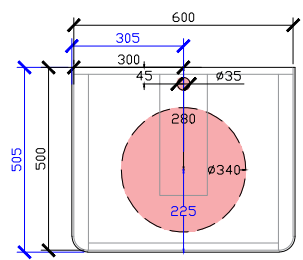

Published 16/02/2024

Cloud I Semi Inset Vanity with Legs

STANDARD SIZES

600mm

**DOOR WITH INTERNAL FIXED SHELF
 **NOT SUITABLE FOR WALL TO WALL

1000mm

INTERNAL VIEW for all sizes

SIDE VIEW for all sizes

CUSTOM DEPTH

1201-1500mm

1501-1800mm

1801-2000mm

Cloud I Semi Inset Vanity with Legs

ROCA INSPIRA SOFT SQUARE SEMI-INSET & ROCA INSPIRA ROUND SEMI-INSET
340DIA CORIAN CUTOUT

600W: CENTRAL ONLY

*CORIAN TOP EXTENDS 5MM ON LEFT, RIGHT AND FRONT FOR BULLNOSE EDGE DETAIL

1800W: CENTRAL & DOUBLE BASIN | OFFSET LEFT & RIGHT

*CORIAN TOP EXTENDS 5MM ON LEFT, RIGHT AND FRONT FOR BULLNOSE EDGE DETAIL

Cloud I Semi Inset Vanity with Legs

ROCA INSPIRA SOFT SQUARE SEMI-INSET & ROCA INSPIRA ROUND SEMI-INSET
340DIA CORIAN CUTOUT + TAPHOLE 35DIA

600W: CENTRAL ONLY

*CORIAN TOP EXTENDS 5MM ON LEFT, RIGHT AND FRONT FOR BULLNOSE EDGE DETAIL

1000W: CENTRAL | OFFSET LEFT & RIGHT

1200W: CENTRAL | OFFSET LEFT & RIGHT

1500W: CENTRAL & DOUBLE BASIN | OFFSET LEFT & RIGHT