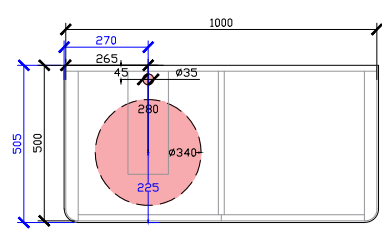

Published 16/02/2024

Cloud I Semi Inset Vanity with Legs

STANDARD SIZES

600mm

**DOOR WITH INTERNAL FIXED SHELF
 **NOT SUITABLE FOR WALL TO WALL

1000mm

INTERNAL VIEW for all sizes

SIDE VIEW for all sizes

CUSTOM DEPTH

1201-1500mm

1501-1800mm

1801-2000mm

Cloud I Semi Inset Vanity with Legs

ROCA INSPIRA SOFT SQUARE SEMI-INSET & ROCA INSPIRA ROUND SEMI-INSET
340DIA CORIAN CUTOUT

600W: CENTRAL ONLY

*CORIAN TOP EXTENDS 5MM ON LEFT, RIGHT AND FRONT FOR BULLNOSE EDGE DETAIL

1800W: CENTRAL & DOUBLE BASIN | OFFSET LEFT & RIGHT

*CORIAN TOP EXTENDS 5MM ON LEFT, RIGHT AND FRONT FOR BULLNOSE EDGE DETAIL

Cloud I Semi Inset Vanity with Legs

ROCA INSPIRA SOFT SQUARE SEMI-INSET & ROCA INSPIRA ROUND SEMI-INSET
340DIA CORIAN CUTOUT + TAPHOLE 35DIA

600W: CENTRAL ONLY

*CORIAN TOP EXTENDS 5MM ON LEFT, RIGHT AND FRONT FOR BULLNOSE EDGE DETAIL

1000W: CENTRAL | OFFSET LEFT & RIGHT

1200W: CENTRAL | OFFSET LEFT & RIGHT

1500W: CENTRAL & DOUBLE BASIN | OFFSET LEFT & RIGHT