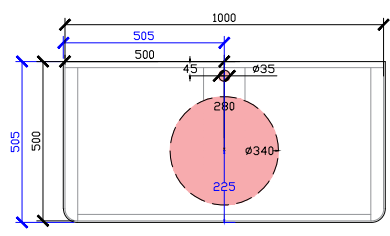

Published 16/02/2024

Cloud I Semi Inset Vanity with Legs

STANDARD SIZES

600mm

**DOOR WITH INTERNAL FIXED SHELF
 **NOT SUITABLE FOR WALL TO WALL

1000mm

INTERNAL VIEW for all sizes

SIDE VIEW for all sizes

801-1000mm

1001-1200mm

- **DOOR WITH INTERNAL FIXED SHELF
- **NOT SUITABLE FOR WALL TO WALL
- **FOR CUSTOM MEASUREMENTS - PLEASE CONTACT ZUSTER DIRECTLY

SIDE VIEW for all sizes

Cloud I Semi Inset Vanity with Legs

1800W: CENTRAL & DOUBLE BASIN | OFFSET LEFT & RIGHT

*CORIAN TOP EXTENDS 5MM ON LEFT, RIGHT AND FRONT FOR BULLNOSE EDGE DETAIL

Cloud I Semi Inset Vanity with Legs

ROCA INSPIRA SOFT SQUARE SEMI-INSET & ROCA INSPIRA ROUND SEMI-INSET
340DIA CORIAN CUTOUT + TAPHOLE 35DIA

600W: CENTRAL ONLY

*CORIAN TOP EXTENDS 5MM ON LEFT, RIGHT AND FRONT FOR BULLNOSE EDGE DETAIL

1000W: CENTRAL | OFFSET LEFT & RIGHT

1200W: CENTRAL | OFFSET LEFT & RIGHT

1500W: CENTRAL & DOUBLE BASIN | OFFSET LEFT & RIGHT