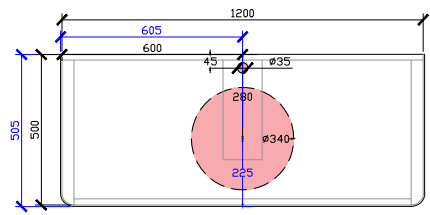

Published 16/02/2024

Cloud I Semi Inset Vanity with Legs

STANDARD SIZES

600mm

**DOOR WITH INTERNAL FIXED SHELF
 **NOT SUITABLE FOR WALL TO WALL

1000mm

INTERNAL VIEW for all sizes

SIDE VIEW for all sizes

1800W: CENTRAL & DOUBLE BASIN | OFFSET LEFT & RIGHT

*CORIAN TOP EXTENDS 5MM ON LEFT, RIGHT AND FRONT FOR BULLNOSE EDGE DETAIL

Cloud I Semi Inset Vanity with Legs

ROCA INSPIRA SOFT SQUARE SEMI-INSET & ROCA INSPIRA ROUND SEMI-INSET
340DIA CORIAN CUTOUT + TAPHOLE 35DIA

600W: CENTRAL ONLY

*CORIAN TOP EXTENDS 5MM ON LEFT, RIGHT AND FRONT FOR BULLNOSE EDGE DETAIL

1000W: CENTRAL | OFFSET LEFT & RIGHT

1200W: CENTRAL | OFFSET LEFT & RIGHT

1500W: CENTRAL & DOUBLE BASIN | OFFSET LEFT & RIGHT

Cloud I Semi Inset Vanity with Legs

ROCA INSPIRA SOFT SQUARE SEMI-INSET & ROCA INSPIRA ROUND SEMI-INSET
340DIA CORIAN CUTOUT + TAPHOLE 35DIA

1800W: CENTRAL & DOUBLE BASIN | OFFSET LEFT & RIGHT

*CORIAN TOP EXTENDS 5MM ON LEFT, RIGHT AND FRONT FOR BULLNOSE EDGE DETAIL