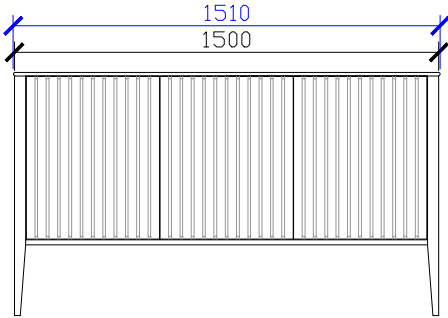

Published 16/02/2024

Cloud I Semi Inset Vanity with Legs

STANDARD SIZES

600mm

**DOOR WITH INTERNAL FIXED SHELF
 **NOT SUITABLE FOR WALL TO WALL

1000mm

INTERNAL VIEW for all sizes

SIDE VIEW for all sizes

1200mm

Cloud I Semi Inset Vanity with Legs

STANDARD SIZES

1500mm

1800mm

Cloud I Semi Inset Vanity with Legs

CUSTOM SIZES

601-800mm

801-1000mm

1001-1200mm

- **DOOR WITH INTERNAL FIXED SHELF
- **NOT SUITABLE FOR WALL TO WALL
- **FOR CUSTOM MEASUREMENTS - PLEASE CONTACT ZUSTER DIRECTLY

SIDE VIEW for all sizes

Cloud I Semi Inset Vanity with Legs