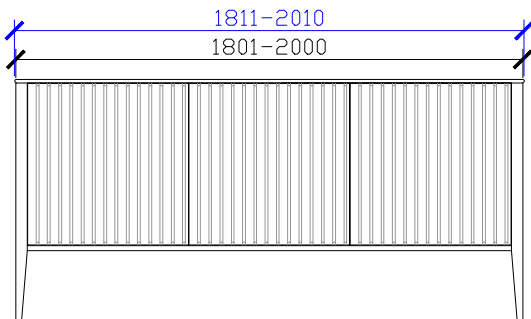

CUSTOM DEPTH

1201-1500mm

1501-1800mm

1801-2000mm

Cloud I Semi Inset Vanity with Legs

ROCA INSPIRA SOFT SQUARE SEMI-INSET & ROCA INSPIRA ROUND SEMI-INSET
340DIA CORIAN CUTOUT

600W: CENTRAL ONLY

*CORIAN TOP EXTENDS 5MM ON LEFT, RIGHT AND FRONT FOR BULLNOSE EDGE DETAIL