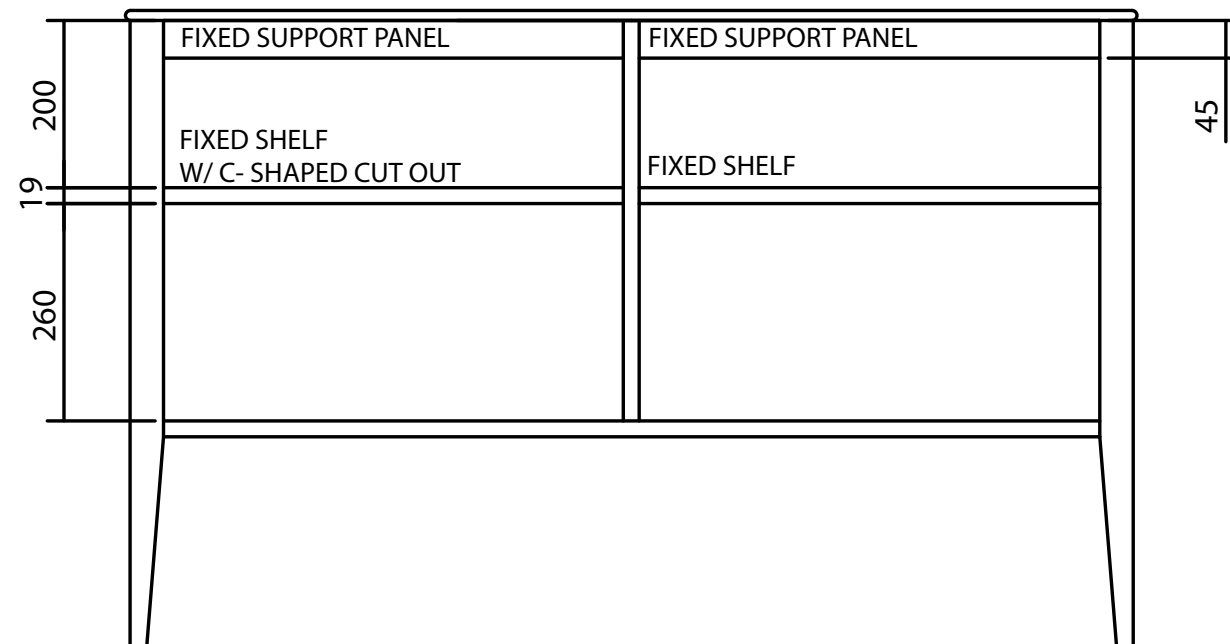

*CORIAN TOP EXTENDS 5MM ON
LEFT, RIGHT AND FRONT FOR
BULLNOSE EDGE DETAIL

*TOUCH RELEASE
DOOR OPENING

**DOOR WITH INTERNAL FIXED SHELF
**NOT SUITABLE FOR WALL TO WALL