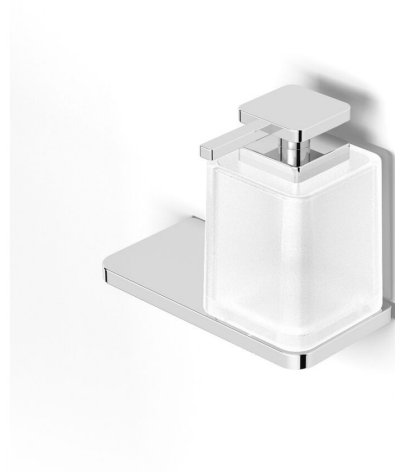

Milli Glance Wall Mounted Soap Dispenser with Shelf Chrome

9504292

SPECIFICATIONS

Recommended Use	Domestic, Hotel & Commercial
Colour	Chrome / Glass

WARRANTY

Replacement Only - Domestic Use 15 Years

Please refer to Warranty Page for full Terms and Conditions