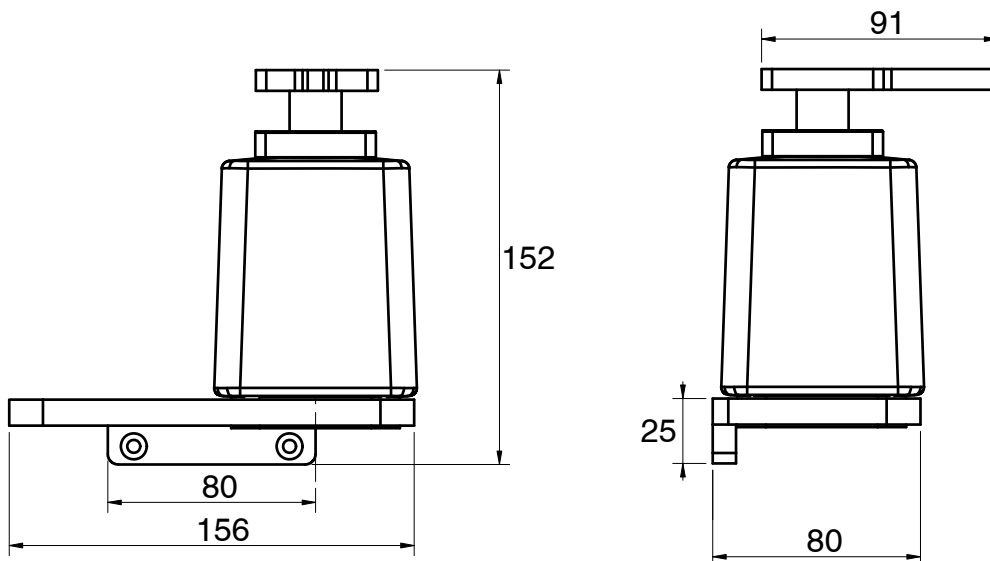

Milli Glance Wall Mounted Soap Dispenser with Shelf Chrome

9504292

SPECIFICATIONS

Recommended Use	Domestic, Hotel & Commercial
Colour	Chrome / Glass

WARRANTY

Replacement Only - Domestic Use 15 Years

Please refer to Warranty Page for full Terms and Conditions

Disclaimer: Products in this specification manual must by regulation be installed by licensed and registered trade people. The manufacturer/distributor reserves the right to vary specifications or delete models from their range without prior notification. Dimensions are nominal measurements only. Dimensions and set-outs listed are correct at time of publication however the manufacturer/distributor takes no responsibility for printing errors.