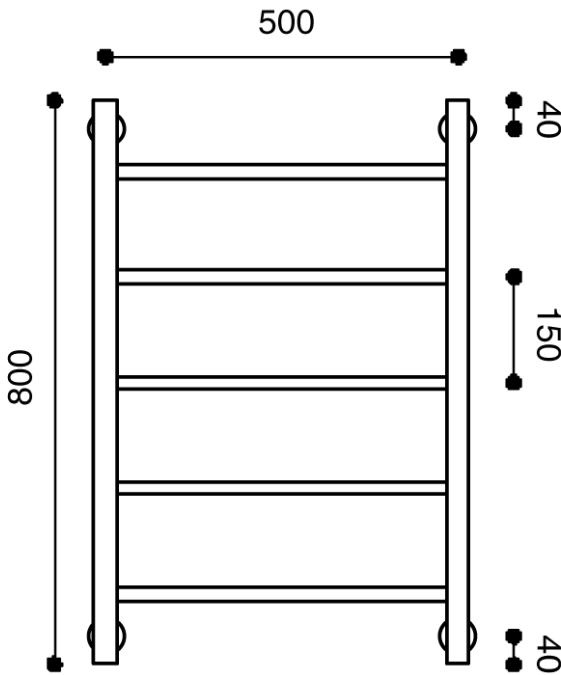

Milli Mood Edit Heated Towel Rail 500 x 800mm Brushed Gold

2299636

SPECIFICATIONS

Recommended Use	Domestic, Hotel & Commercial
Colour	Brushed Gold
Material	Copper Tube with Brass Fittings
Electrical Connection	Plug-in or Hardwired
Electrical Connection Position	Bottom Left or Right
Heating Method	Water Filled
Power Wattage	70 W
Voltage	240v
IP Rating	IPX3 Plug In. IPX5 Hardwired.

WARRANTY

Warranty - Domestic Use	10 Years
Spare Parts & Labour	12 Months

Please refer to Warranty Page for full Terms and Conditions

Dimensions are nominal measurements only.

CLEANING RECOMMENDATIONS:

We recommend the use of a soft dry cloth. This product should not be cleaned with abrasive materials or cleaning agents. Damage caused by improper treatment is not covered by the product warranty - refer to warranty conditions.

Disclaimer: Products in this specification manual must by regulation be installed by licensed and registered trade people. The manufacturer/distributor reserves the right to vary specifications or delete models from their range without prior notification. Dimensions are nominal measurements only. Dimensions and set-outs listed are correct at time of publication however the manufacturer/distributor takes no responsibility for printing errors.

Published 24/02/2022

To see the complete Milli range go to www.reece.com.au/bathrooms