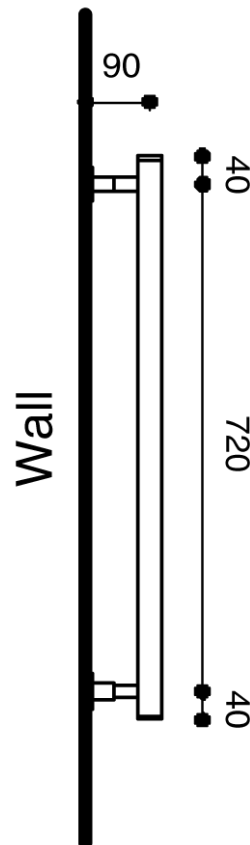

Milli Mood Edit Heated Towel Rail 500 x 800mm Brushed Gold

2299636

SPECIFICATIONS

Recommended Use	Domestic, Hotel & Commercial
Colour	Brushed Gold
Material	Copper Tube with Brass Fittings
Electrical Connection	Plug-in or Hardwired
Electrical Connection Position	Bottom Left or Right
Heating Method	Water Filled
Power Wattage	70 W
Voltage	240v
IP Rating	IPX3 Plug In. IPX5 Hardwired.

WARRANTY

Warranty - Domestic Use	10 Years
Spare Parts & Labour	12 Months

Please refer to Warranty Page for full Terms and Conditions

Dimensions are nominal measurements only.

CLEANING RECOMMENDATIONS:

We recommend the use of a soft dry cloth. This product should not be cleaned with abrasive materials or cleaning agents. Damage caused by improper treatment is not covered by the product warranty - refer to warranty conditions.

Disclaimer: Products in this specification manual must by regulation be installed by licensed and registered trade people. The manufacturer/distributor reserves the right to vary specifications or delete models from their range without prior notification. Dimensions are nominal measurements only. Dimensions and set-outs listed are correct at time of publication however the manufacturer/distributor takes no responsibility for printing errors.

Published 24/02/2022

To see the complete Milli range go to www.reece.com.au/bathrooms