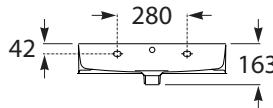

Wall Basin 800 x 490