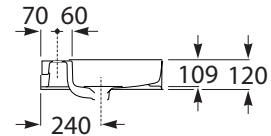

Roca Inspira Wall Basin White

SPECIFICATIONS

Recommended Use	Domestic, Hotel & Commercial
Material	Fine ceramic
Colour	White
Bowl Capacity	Wall Basin 600 x 490 - 11.85 Litres Wall Basin 800 x 490 - 13.25 Litres Wall Basin 1000 x 490 - 14.10 Litres
Weight	Wall Basin 600 x 490 - 15.33 kg Wall Basin 800 x 490 - 20.42 kg Wall Basin 1000 x 490 - 26.95 kg
Fixing	Bolted to wall using Fixing Bolts (supplied)
Taphole Configuration	1 Taphole
Overflow Configuration	Rear Overflow
Plug & Waste	32x40mm overflow (not supplied)
Tapware	Sold Separately

WARRANTY

Warranty - Domestic Use	15 Years
Parts & Labour	12 Months

Please refer to Warranty Page for full Terms and Conditions

Wall Basin 600 x 490

Wall Basin 800 x 490

Wall Basin 1200 x 490

Dimensions are nominal measurements only.

Disclaimer: Products in this specification manual must by regulation be installed by licensed and registered trade people. The manufacturer/distributor reserves the right to vary specifications or delete models from their range without prior notification. Dimensions are nominal measurements only. Dimensions and set-outs listed are correct at time of publication however the manufacturer/distributor takes no responsibility for printing errors.