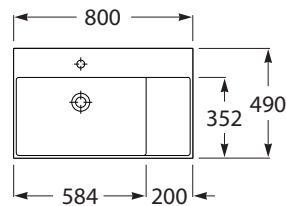

Roca Inspira Wall Basin White

SPECIFICATIONS

Recommended Use	Domestic, Hotel & Commercial
Material	Fine ceramic
Colour	White
Bowl Capacity	Wall Basin 600 x 490 - 11.85 Litres Wall Basin 800 x 490 - 13.25 Litres Wall Basin 1000 x 490 - 14.10 Litres
Weight	Wall Basin 600 x 490 - 15.33 kg Wall Basin 800 x 490 - 20.42 kg Wall Basin 1000 x 490 - 26.95 kg
Fixing	Bolted to wall using Fixing Bolts (supplied)
Taphole Configuration	1 Taphole
Overflow Configuration	Rear Overflow
Plug & Waste	32x40mm overflow (not supplied)
Tapware	Sold Separately

WARRANTY

Warranty - Domestic Use	15 Years
Parts & Labour	12 Months

Please refer to Warranty Page for full Terms and Conditions

Wall Basin 600 x 490

Wall Basin 800 x 490

Wall Basin 1200 x 490

Dimensions are nominal measurements only.