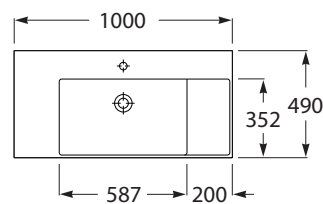

Roca Inspira Wall Basin White

SPECIFICATIONS

Recommended Use	Domestic, Hotel & Commercial
Material	Fine ceramic
Colour	White
Bowl Capacity	Wall Basin 600 x 490 - 11.85 Litres Wall Basin 800 x 490 - 13.25 Litres Wall Basin 1000 x 490 - 14.10 Litres
Weight	Wall Basin 600 x 490 - 15.33 kg Wall Basin 800 x 490 - 20.42 kg Wall Basin 1000 x 490 - 26.95 kg
Fixing	Bolted to wall using Fixing Bolts (supplied)
Taphole Configuration	1 Taphole
Overflow Configuration	Rear Overflow
Plug & Waste	32x40mm overflow (not supplied)
Tapware	Sold Separately

WARRANTY

Warranty - Domestic Use	15 Years
Parts & Labour	12 Months

Please refer to Warranty Page for full Terms and Conditions

Wall Basin 600 x 490

Wall Basin 800 x 490

Wall Basin 1200 x 490

Dimensions are nominal measurements only.