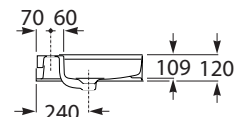

Roca Inspira Wall Basin White

SPECIFICATIONS

Recommended Use	Domestic, Hotel & Commercial
Material	Fine ceramic
Colour	White
Bowl Capacity	Wall Basin 600 x 490 - 11.85 Litres Wall Basin 800 x 490 - 13.25 Litres Wall Basin 1000 x 490 - 14.10 Litres
Weight	Wall Basin 600 x 490 - 15.33 kg Wall Basin 800 x 490 - 20.42 kg Wall Basin 1000 x 490 - 26.95 kg
Fixing	Bolted to wall using Fixing Bolts (supplied)
Taphole Configuration	1 Taphole
Overflow Configuration	Rear Overflow
Plug & Waste	32x40mm overflow (not supplied)
Tapware	Sold Separately

WARRANTY

Warranty - Domestic Use	15 Years
Parts & Labour	12 Months

Please refer to Warranty Page for full Terms and Conditions

Wall Basin 600 x 490

Wall Basin 800 x 490

Wall Basin 1200 x 490

Dimensions are nominal measurements only.

Disclaimer: Products in this specification manual must by regulation be installed by licensed and registered trade people. The manufacturer/distributor reserves the right to vary specifications or delete models from their range without prior notification. Dimensions are nominal measurements only. Dimensions and set-outs listed are correct at time of publication however the manufacturer/distributor takes no responsibility for printing errors.