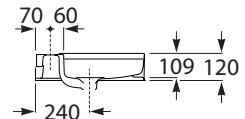

Roca Inspira Wall Basin White

SPECIFICATIONS

Recommended Use	Domestic, Hotel & Commercial
Material	Fine ceramic
Colour	White
Bowl Capacity	Wall Basin 600 x 490 - 11.85 Litres Wall Basin 800 x 490 - 13.25 Litres Wall Basin 1000 x 490 - 14.10 Litres
Weight	Wall Basin 600 x 490 - 15.33 kg Wall Basin 800 x 490 - 20.42 kg Wall Basin 1000 x 490 - 26.95 kg
Fixing	Bolted to wall using Fixing Bolts (supplied)
Taphole Configuration	1 Taphole
Overflow Configuration	Rear Overflow
Plug & Waste	32x40mm overflow (not supplied)
Tapware	Sold Separately

WARRANTY

Warranty - Domestic Use	15 Years
Parts & Labour	12 Months

Please refer to Warranty Page for full Terms and Conditions

Wall Basin 600 x 490

Wall Basin 800 x 490

Wall Basin 1200 x 490

Dimensions are nominal measurements only.

Disclaimer: Products in this specification manual must by regulation be installed by licensed and registered trade people. The manufacturer/distributor reserves the right to vary specifications or delete models from their range without prior notification. Dimensions are nominal measurements only. Dimensions and set-outs listed are correct at time of publication however the manufacturer/distributor takes no responsibility for printing errors.