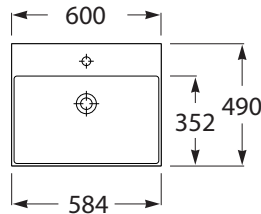

Roca Inspira Wall Basin White

SPECIFICATIONS

Recommended Use	Domestic, Hotel & Commercial
Material	Fine ceramic
Colour	White
Bowl Capacity	Wall Basin 600 x 490 - 11.85 Litres Wall Basin 800 x 490 - 13.25 Litres Wall Basin 1000 x 490 - 14.10 Litres
Weight	Wall Basin 600 x 490 - 15.33 kg Wall Basin 800 x 490 - 20.42 kg Wall Basin 1000 x 490 - 26.95 kg
Fixing	Bolted to wall using Fixing Bolts (supplied)
Taphole Configuration	1 Taphole
Overflow Configuration	Rear Overflow
Plug & Waste	32x40mm overflow (not supplied)
Tapware	Sold Separately

WARRANTY

Warranty - Domestic Use	15 Years
Parts & Labour	12 Months

Please refer to Warranty Page for full Terms and Conditions

Wall Basin 600 x 490

Wall Basin 800 x 490

Wall Basin 1200 x 490

Dimensions are nominal measurements only.