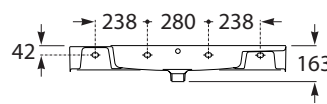

Roca Inspira Wall Basin White

SPECIFICATIONS

Recommended Use	Domestic, Hotel & Commercial
Material	Fine ceramic
Colour	White
Bowl Capacity	Wall Basin 600 x 490 - 11.85 Litres Wall Basin 800 x 490 - 13.25 Litres Wall Basin 1000 x 490 - 14.10 Litres
Weight	Wall Basin 600 x 490 - 15.33 kg Wall Basin 800 x 490 - 20.42 kg Wall Basin 1000 x 490 - 26.95 kg
Fixing	Bolted to wall using Fixing Bolts (supplied)
Taphole Configuration	1 Taphole
Overflow Configuration	Rear Overflow
Plug & Waste	32x40mm overflow (not supplied)
Tapware	Sold Separately

WARRANTY

Warranty - Domestic Use	15 Years
Parts & Labour	12 Months

Please refer to Warranty Page for full Terms and Conditions

Wall Basin 600 x 490

Wall Basin 800 x 490

Wall Basin 1200 x 490

Dimensions are nominal measurements only.

Disclaimer: Products in this specification manual must by regulation be installed by licensed and registered trade people. The manufacturer/distributor reserves the right to vary specifications or delete models from their range without prior notification. Dimensions are nominal measurements only. Dimensions and set-outs listed are correct at time of publication however the manufacturer/distributor takes no responsibility for printing errors.