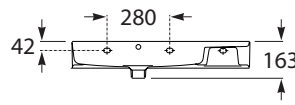

Roca Inspira Wall Basin White

SPECIFICATIONS

Recommended Use	Domestic, Hotel & Commercial
Material	Fine ceramic
Colour	White
Bowl Capacity	Wall Basin 600 x 490 - 11.85 Litres Wall Basin 800 x 490 - 13.25 Litres Wall Basin 1000 x 490 - 14.10 Litres
Weight	Wall Basin 600 x 490 - 15.33 kg Wall Basin 800 x 490 - 20.42 kg Wall Basin 1000 x 490 - 26.95 kg
Fixing	Bolted to wall using Fixing Bolts (supplied)
Taphole Configuration	1 Taphole
Overflow Configuration	Rear Overflow
Plug & Waste	32x40mm overflow (not supplied)
Tapware	Sold Separately

WARRANTY

Warranty - Domestic Use	15 Years
Parts & Labour	12 Months

Please refer to Warranty Page for full Terms and Conditions

Wall Basin 600 x 490

Wall Basin 800 x 490

Wall Basin 1200 x 490

Dimensions are nominal measurements only.

Disclaimer: Products in this specification manual must by regulation be installed by licensed and registered trade people. The manufacturer/distributor reserves the right to vary specifications or delete models from their range without prior notification. Dimensions are nominal measurements only. Dimensions and set-outs listed are correct at time of publication however the manufacturer/distributor takes no responsibility for printing errors.