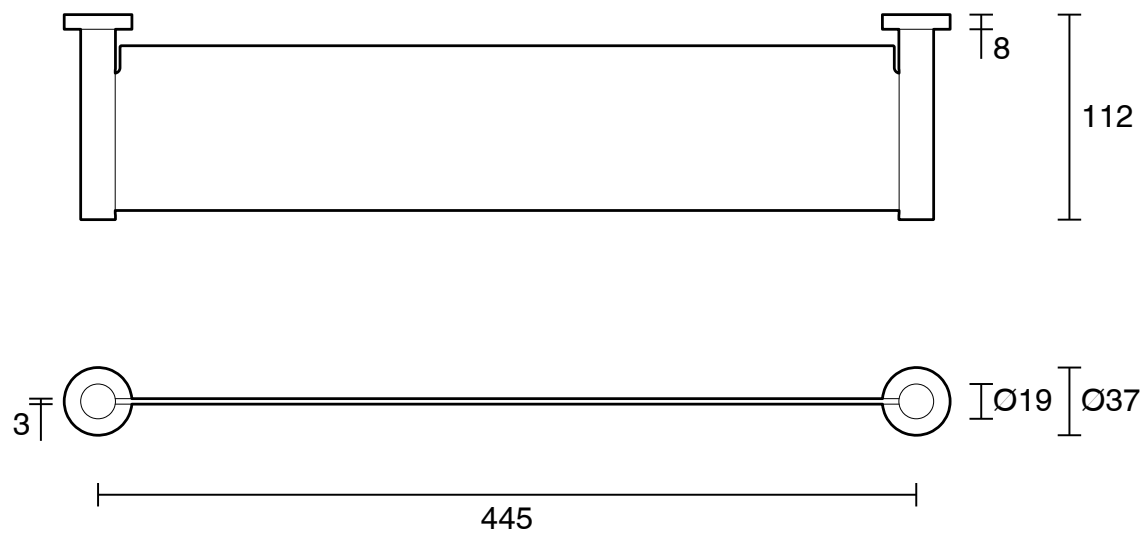

SUSSEX

Sussex Pure Metal Vanity Shelf PVD Brushed Gunmetal

2266311

SPECIFICATIONS	
Recommended Use	Residential;Commercial
Colour Finish	Brushed Smoke Gunmetal
Primary Material	Brass
WARRANTY	
Residential Use (Years)	40
Commercial Use (Years)	10
<i>Please refer to Sussex Warranty page for full Terms and Conditions</i>	