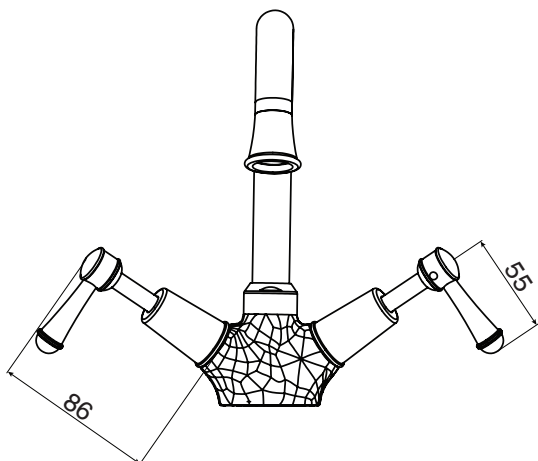

Posh

Posh Canterbury Basin Twinner Lever (4*)

SPECIFICATIONS

Recommended Use	Domestic, hotel and commercial
Colour	Chrome
Colour Availability	Chrome, Brass Gold
Material	Brass - DR
Recommended Pressure Range	150 - 500 kPa
Max Continuous Working Pressure	500 kPa
Max Continuous Working Temperature	80 deg C
Suitable for Storage Tank Hot Water	Yes
Suitable for Continuous Flow Hot Water	Yes
Suitable for Gravity Feed Hot Water	No

WARRANTY

Warranty - Domestic Use	10 Years
Spare Parts & Labour	12 Months

Please refer to Warranty Page for full Terms and Conditions

Dimensions are nominal measurements only.

CLEANING RECOMMENDATIONS:

We recommend the use of soapy water or approved cleaners. This product should not be cleaned with abrasive materials. Damage caused by any improper treatment is not covered by the product warranty. Refer to Warranty Conditions

Disclaimer: Products in this specification manual must by regulation be installed by licensed and registered trade people. The manufacturer/distributor reserves the right to vary specifications or delete models from their range without prior notification. Dimensions are nominal measurements only. Dimensions and set-outs listed are correct at time of publication however the manufacturer/distributor takes no responsibility for printing errors.

Published 01/05/2018

To see the complete Posh range go to www.reece.com.au/bathrooms