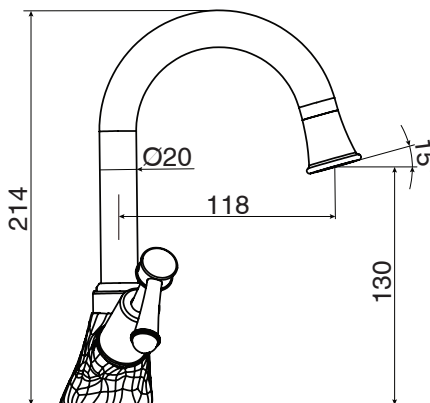

Posh

Posh Canterbury Basin Twinner Lever (4*)

SPECIFICATIONS

Recommended Use	Domestic, hotel and commercial
Colour	Chrome
Colour Availability	Chrome, Brass Gold
Material	Brass - DR
Recommended Pressure Range	150 - 500 kPa
Max Continuous Working Pressure	500 kPa
Max Continuous Working Temperature	80 deg C
Suitable for Storage Tank Hot Water	Yes
Suitable for Continuous Flow Hot Water	Yes
Suitable for Gravity Feed Hot Water	No

WARRANTY

Warranty - Domestic Use	10 Years
Spare Parts & Labour	12 Months

Please refer to Warranty Page for full Terms and Conditions

Dimensions are nominal measurements only.

CLEANING RECOMMENDATIONS:

We recommend the use of soapy water or approved cleaners. This product should not be cleaned with abrasive materials. Damage caused by any improper treatment is not covered by the product warranty. Refer to Warranty Conditions

Disclaimer: Products in this specification manual must by regulation be installed by licensed and registered trade people. The manufacturer/distributor reserves the right to vary specifications or delete models from their range without prior notification. Dimensions are nominal measurements only. Dimensions and set-outs listed are correct at time of publication however the manufacturer/distributor takes no responsibility for printing errors.

Published 01/05/2018

To see the complete Posh range go to www.reece.com.au/bathrooms