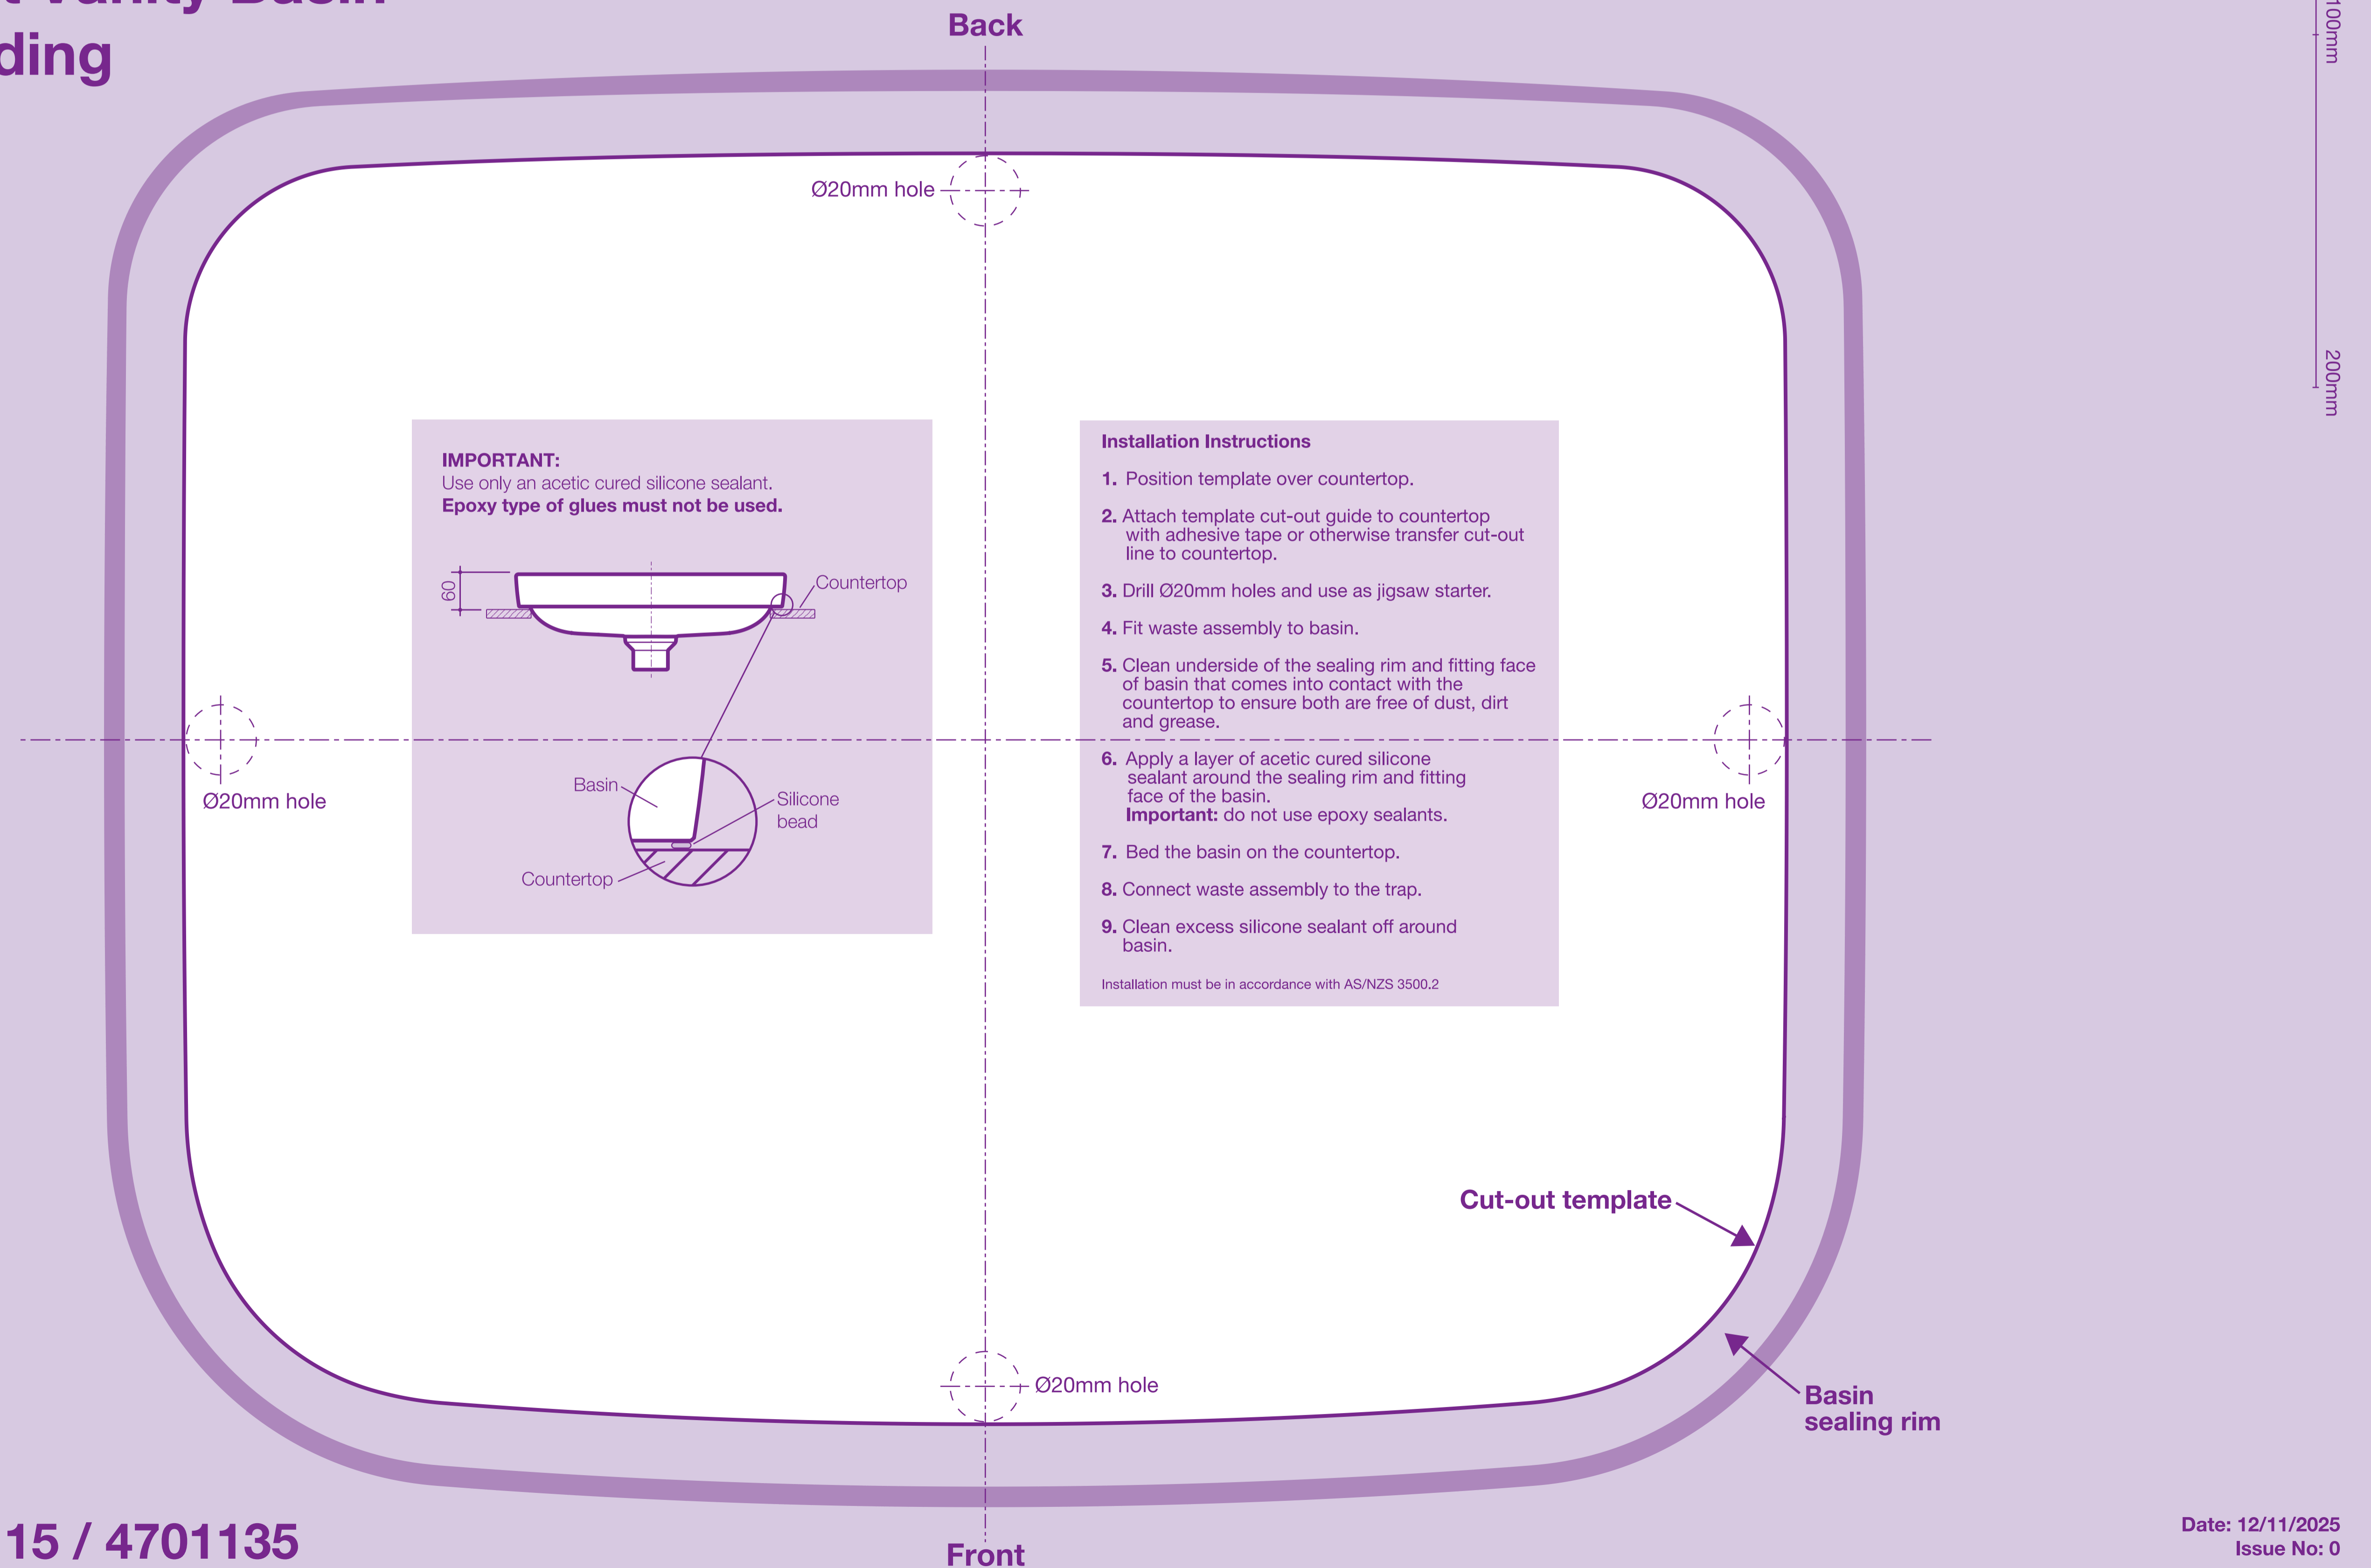

CAROMA

Forma II 500

Ceramic Inset Vanity Basin with Tap Landing

200mm 100mm 0
Scale

4701105 / 4701115 / 4701135

Date: 12/11/2025
Issue No: 0