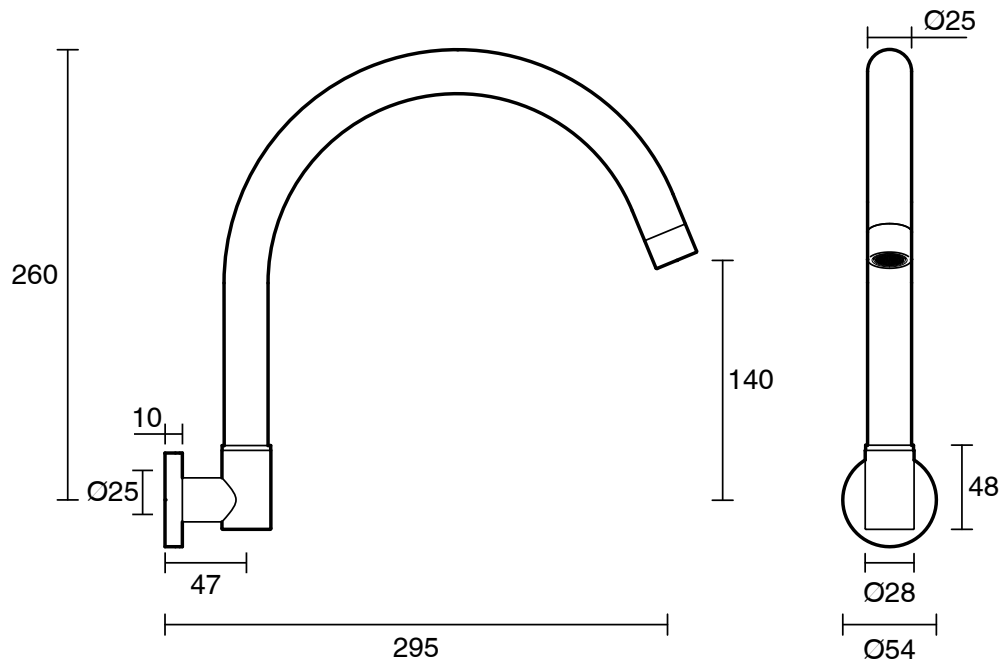

S U S S E X

Sussex Scala Wall Spa Outlet Curved LUX PVD Brushed Pure Gold

2267097

SPECIFICATIONS

Recommended Use	Domestic;Hotel;Commercial
Colour Finish	Brushed Pure Gold
Primary Material	Brass
Recommended Pressure Range	150 - 500 kPa as per AS3500
Max Continuous Working Temperature (deg C)	65
Min Continuous Working Temperature (deg C)	5
Hot Water Unit Suitability	Gravity Feed;Storage Tank;Continuous Flow

WARRANTY

Warranty - Domestic Use (Years)	15
Spare Parts & Labour (Years)	15

Please refer to Warranty Page for full Terms and Conditions

Dimensions are nominal measurements only.

CLEANING RECOMMENDATIONS:

We recommend the use of soapy water or approved cleaners. This product should not be cleaned with abrasive materials. Damage caused by any improper treatment is not covered by the product warranty. Refer to Warranty Conditions

Disclaimer: Products in this specification manual must by regulation be installed by licensed and registered trade people. The manufacturer/distributor reserves the right to vary specifications or delete models from their range without prior notification. Dimensions are nominal measurements only. Dimensions and set-outs listed are correct at time of publication however the manufacturer/distributor takes no responsibility for printing errors.

Published 17/03/2025

To see the complete Sussex range go to www.reece.com.au